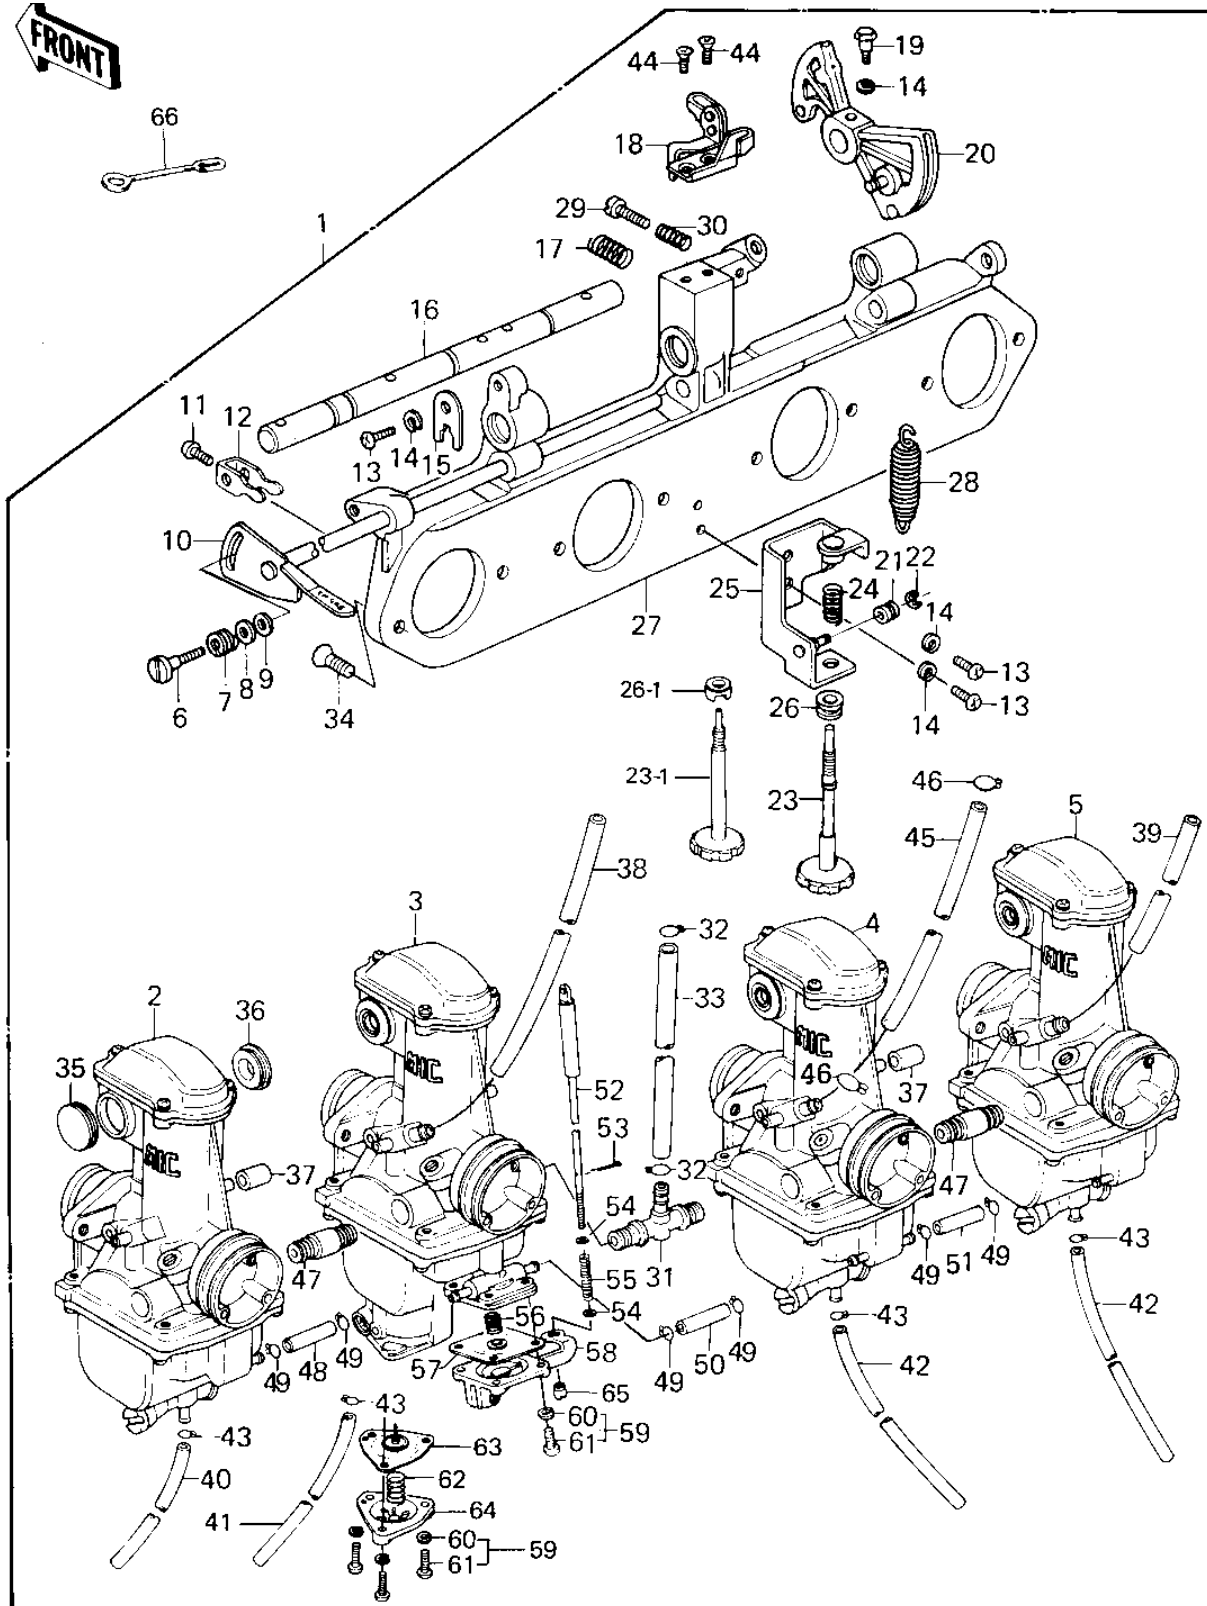

1979 Police 1000 PARTS DIAGRAM

CARBURETOR ASSY ('79-'81 C2/C3/C4)