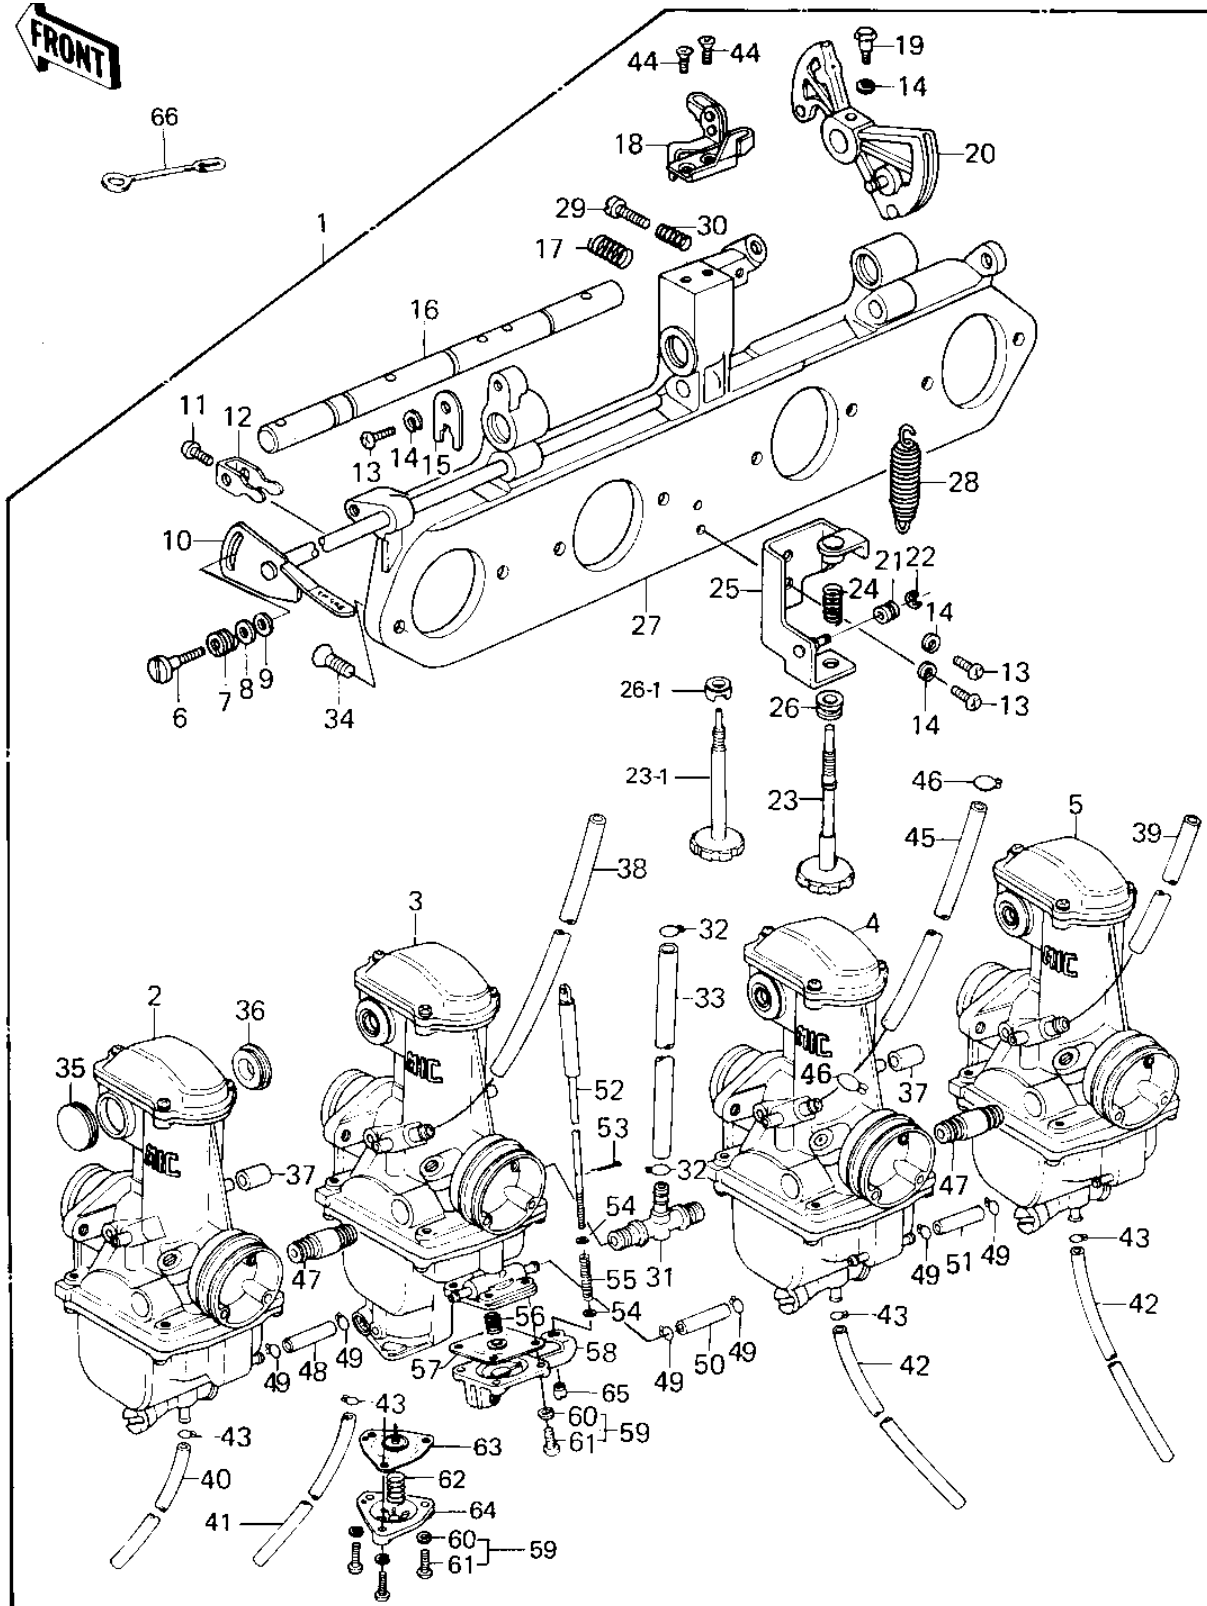

1980 Police 1000 PARTS DIAGRAM

CARBURETOR ASSY ('79-'81 C2/C3/C4)