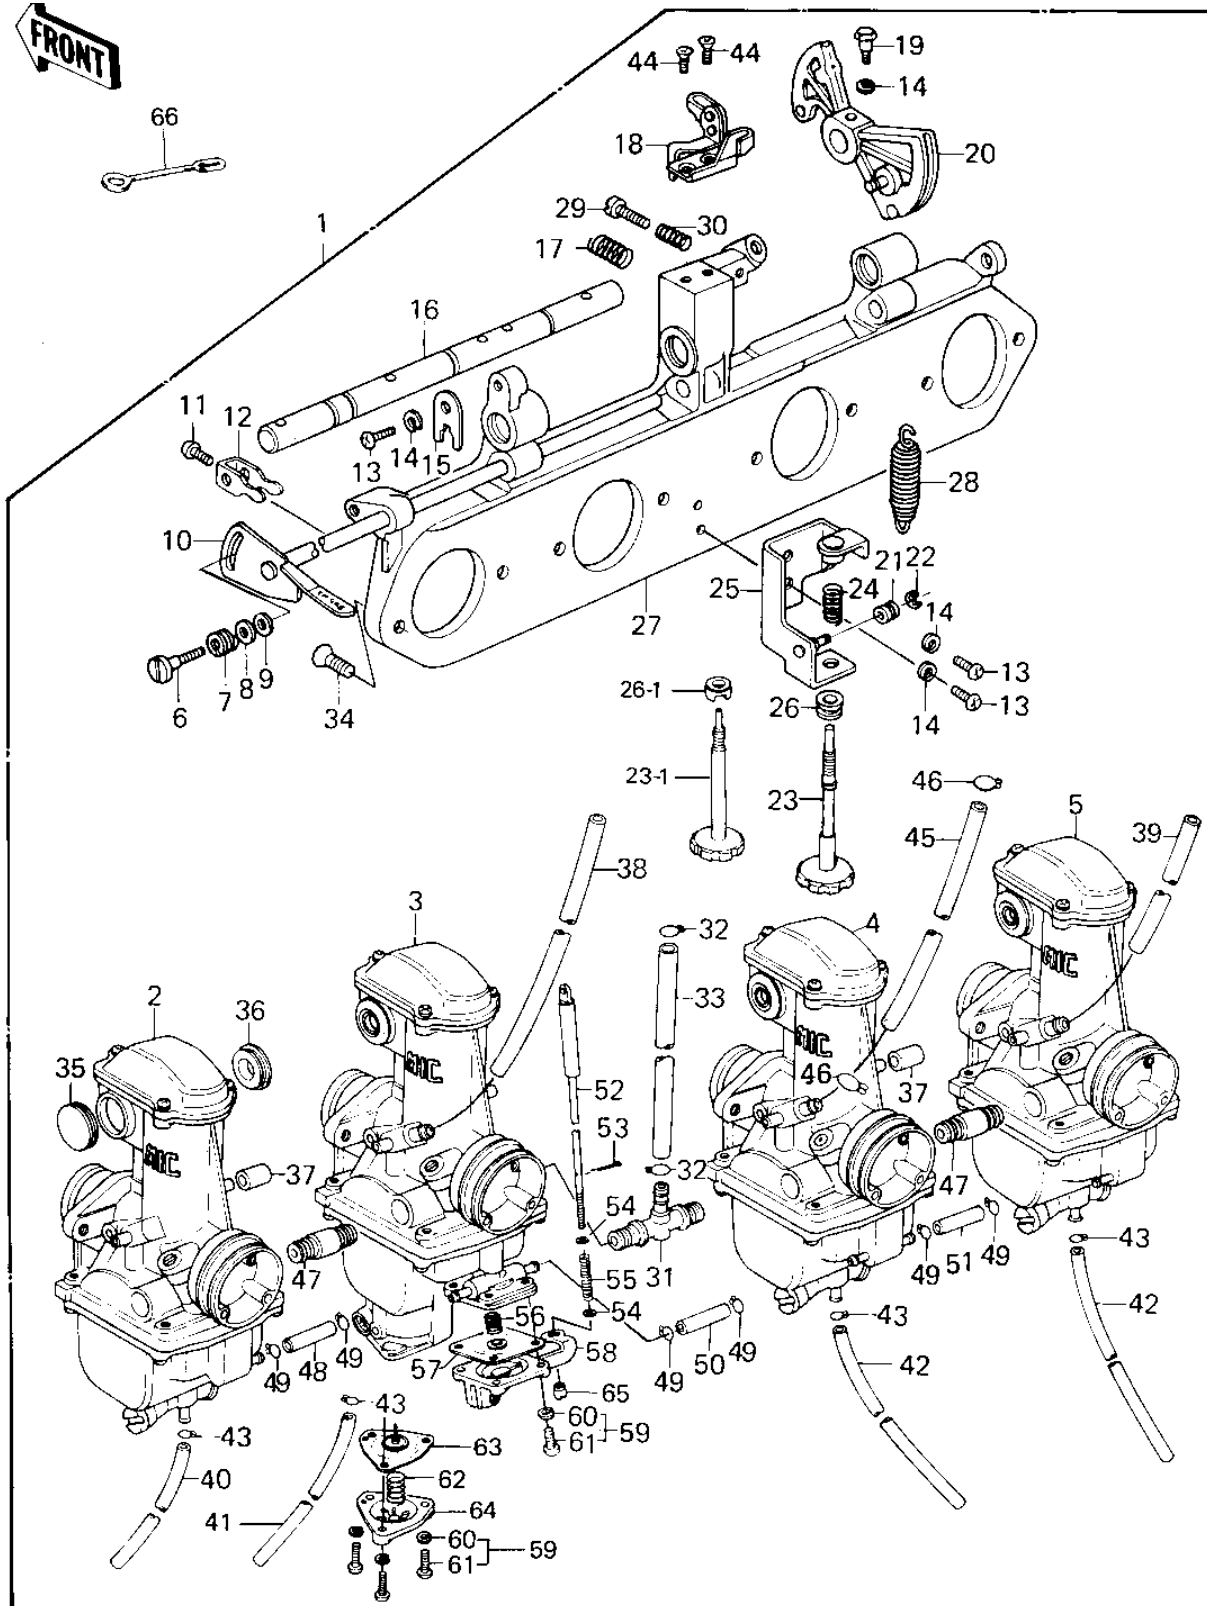

1981 Police 1000 PARTS DIAGRAM

CARBURETOR ASSY ('79-'81 C2/C3/C4)