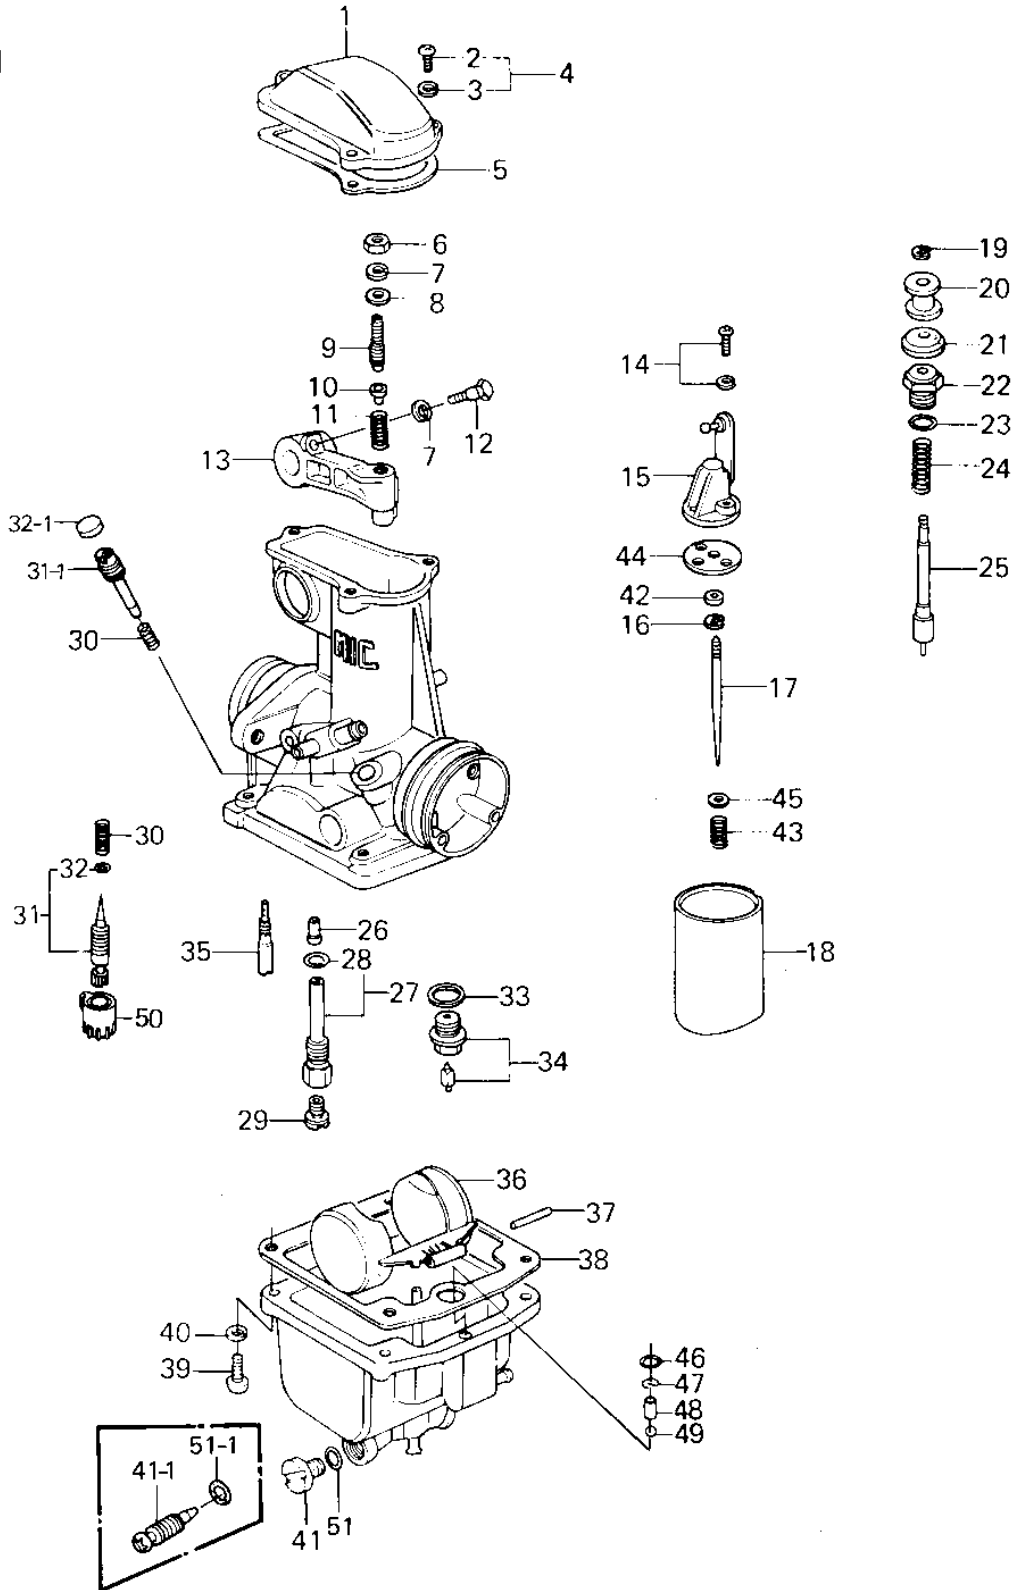

# 1979 Police 1000 PARTS DIAGRAM

CARBURETOR PARTS ('79-'81 C2/C3/C4)

## CARBURETOR PARTS ('79-'81 G2/G3/G4)

ITEM NAME	PART NUMBER	QUANTITY
TOP,MIXING CHAMBER (Ref # 1)	16005-027	4
SCREW-PAN-CROS (Ref # 2)	220B0414	12
WASHER SPRING 4MM (Ref # 3)	461F0400	12
SCREW-PAN-WS-CROS (Ref # 4)	223B0414	12
GASKET,CHAMBER TOP (Ref # 5)	16019-031	4
NUT,5MM (Ref # 6)	16003-013	4
NUT 5MM (Ref # 6)	312B0500	4
WASHER SPRING 5MM (Ref # 7)	461F0500	8
WASHER,PLAIN (Ref # 8)	16039-016	4
SCREW,SLOTTED (Ref # 9)	16046-012	4
SEAT,SPRING (Ref # 10)	16057-002	4
SPRING (Ref # 11)	16040-026	4
BOLT,HEX HEAD,5X14 (Ref # 12)	16067-006	4
LEVER,THROTTLE (Ref # 13)	39075-1001	4
SCREW,PAN HEAD,3X14 (Ref # 14)	16033-031	8
BRACKET,THROTTLE VLV (Ref # 15)	11034-1238	4
CIRCLIP (Ref # 16)	16008-010	4
JET NEEDLE,5CN18 (Ref # 17)	16009-1030	4
VALVE,THROTTLE,CAZ.0 (Ref # 18)	16025-1014	4
CIRCLIP (Ref # 19)	16076-003	4
COLLAR (Ref # 20)	16073-014	4
CAP,STARTER PLUNGER (Ref # 21)	16039-015	4
CAP,STARTER PLUNGER (Ref # 22)	16012-015	4
"O" RING,9MM (Ref # 23)	670B1509	4
SPRING,STARTER PLUG (Ref # 24)	16013-008	4
PLUNGER,STARTER (Ref # 25)	16016-021	4
NEEDLE JET,AO-6 (Ref # 26)	16017-1033	4
PIPE,BLEED (Ref # 27)	49122-1004	4
"O" RING,MAIN JET CO (Ref # 28)	16038-016	4