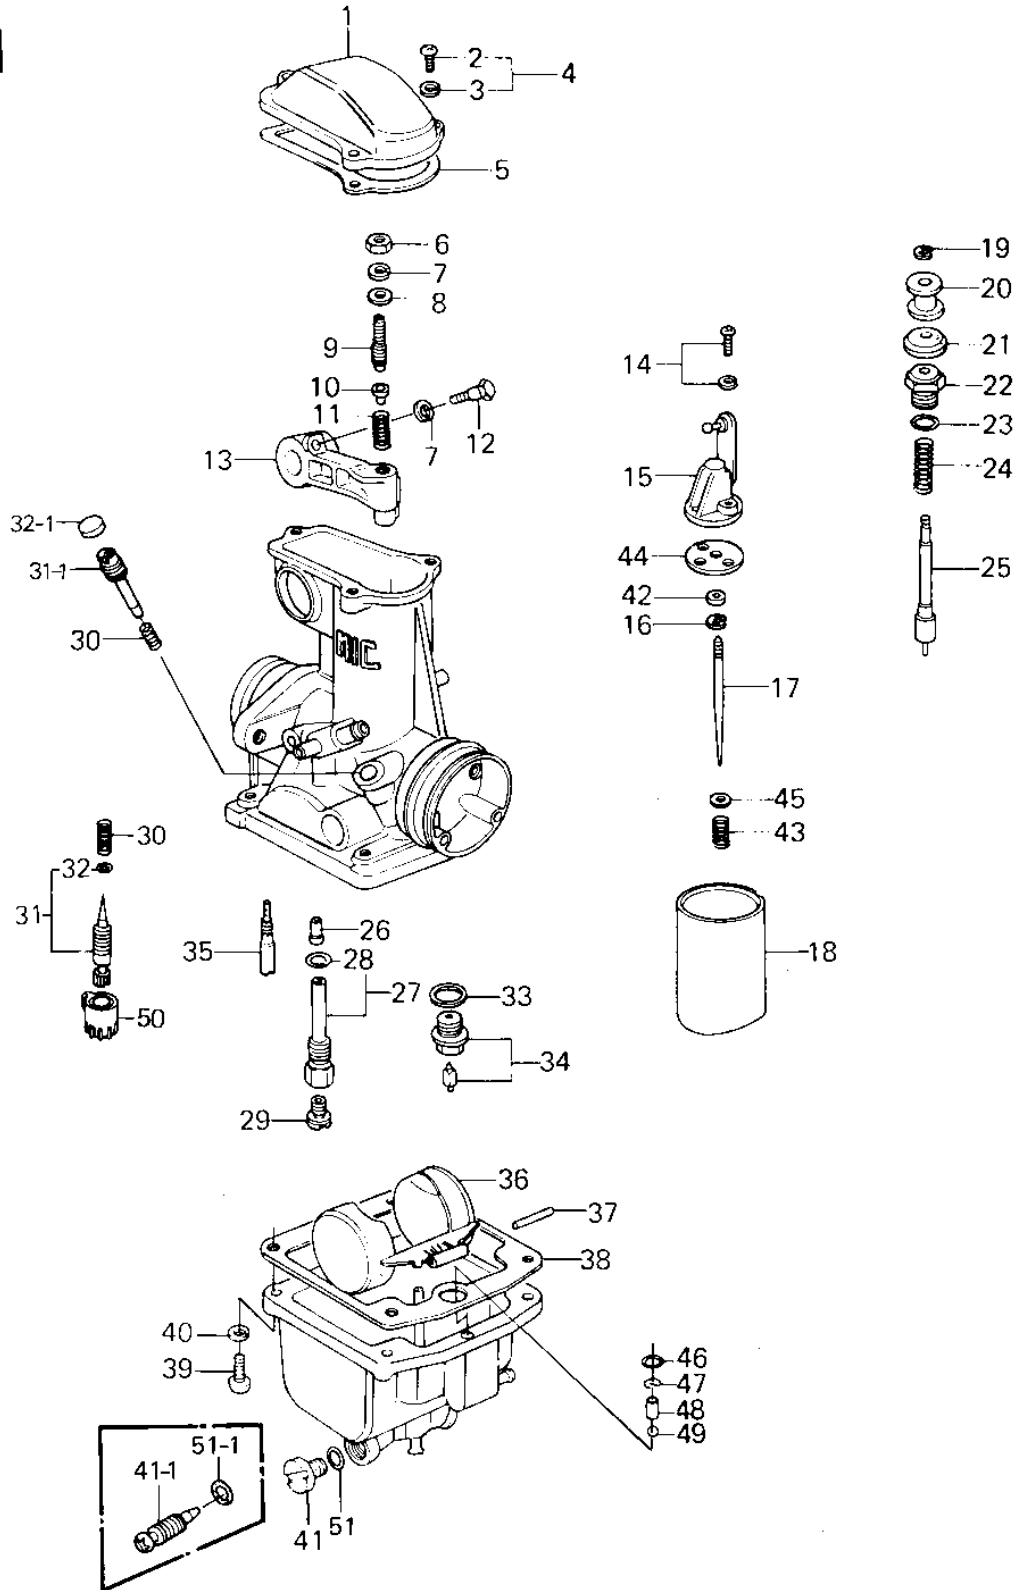

1979 Police 1000 PARTS DIAGRAM

CARBURETOR PARTS ('79-'81 C2/C3/C4)

1979 Police 1000 PARTS LIST

CARBURETOR PARTS ('79-'81 G2/G3/G4)

ITEM NAME	PART NUMBER	QUANTITY
TOP,MIXING CHAMBER (Ref # 1)	16005-027	4
SCREW-PAN-CROS (Ref # 2)	220B0414	12
WASHER SPRING 4MM (Ref # 3)	461F0400	12
SCREW-PAN-WS-CROS (Ref # 4)	223B0414	12
GASKET,CHAMBER TOP (Ref # 5)	16019-031	4
NUT,5MM (Ref # 6)	16003-013	4
NUT 5MM (Ref # 6)	312B0500	4
WASHER SPRING 5MM (Ref # 7)	461F0500	8
WASHER,PLAIN (Ref # 8)	16039-016	4
SCREW,SLOTTED (Ref # 9)	16046-012	4
SEAT,SPRING (Ref # 10)	16057-002	4
SPRING (Ref # 11)	16040-026	4
BOLT,HEX HEAD,5X14 (Ref # 12)	16067-006	4
LEVER,THROTTLE (Ref # 13)	39075-1001	4
SCREW,PAN HEAD,3X14 (Ref # 14)	16033-031	8
BRACKET,THROTTLE VLV (Ref # 15)	11034-1238	4
CIRCLIP (Ref # 16)	16008-010	4
JET NEEDLE,5CN18 (Ref # 17)	16009-1030	4
VALVE,THROTTLE,CAZ.0 (Ref # 18)	16025-1014	4
CIRCLIP (Ref # 19)	16076-003	4
COLLAR (Ref # 20)	16073-014	4
CAP,STARTER PLUNGER (Ref # 21)	16039-015	4
CAP,STARTER PLUNGER (Ref # 22)	16012-015	4
"O" RING,9MM (Ref # 23)	670B1509	4
SPRING,STARTER PLUG (Ref # 24)	16013-008	4
PLUNGER,STARTER (Ref # 25)	16016-021	4
NEEDLE JET,AO-6 (Ref # 26)	16017-1033	4
PIPE,BLEED (Ref # 27)	49122-1004	4
"O" RING,MAIN JET CO (Ref # 28)	16038-016	4