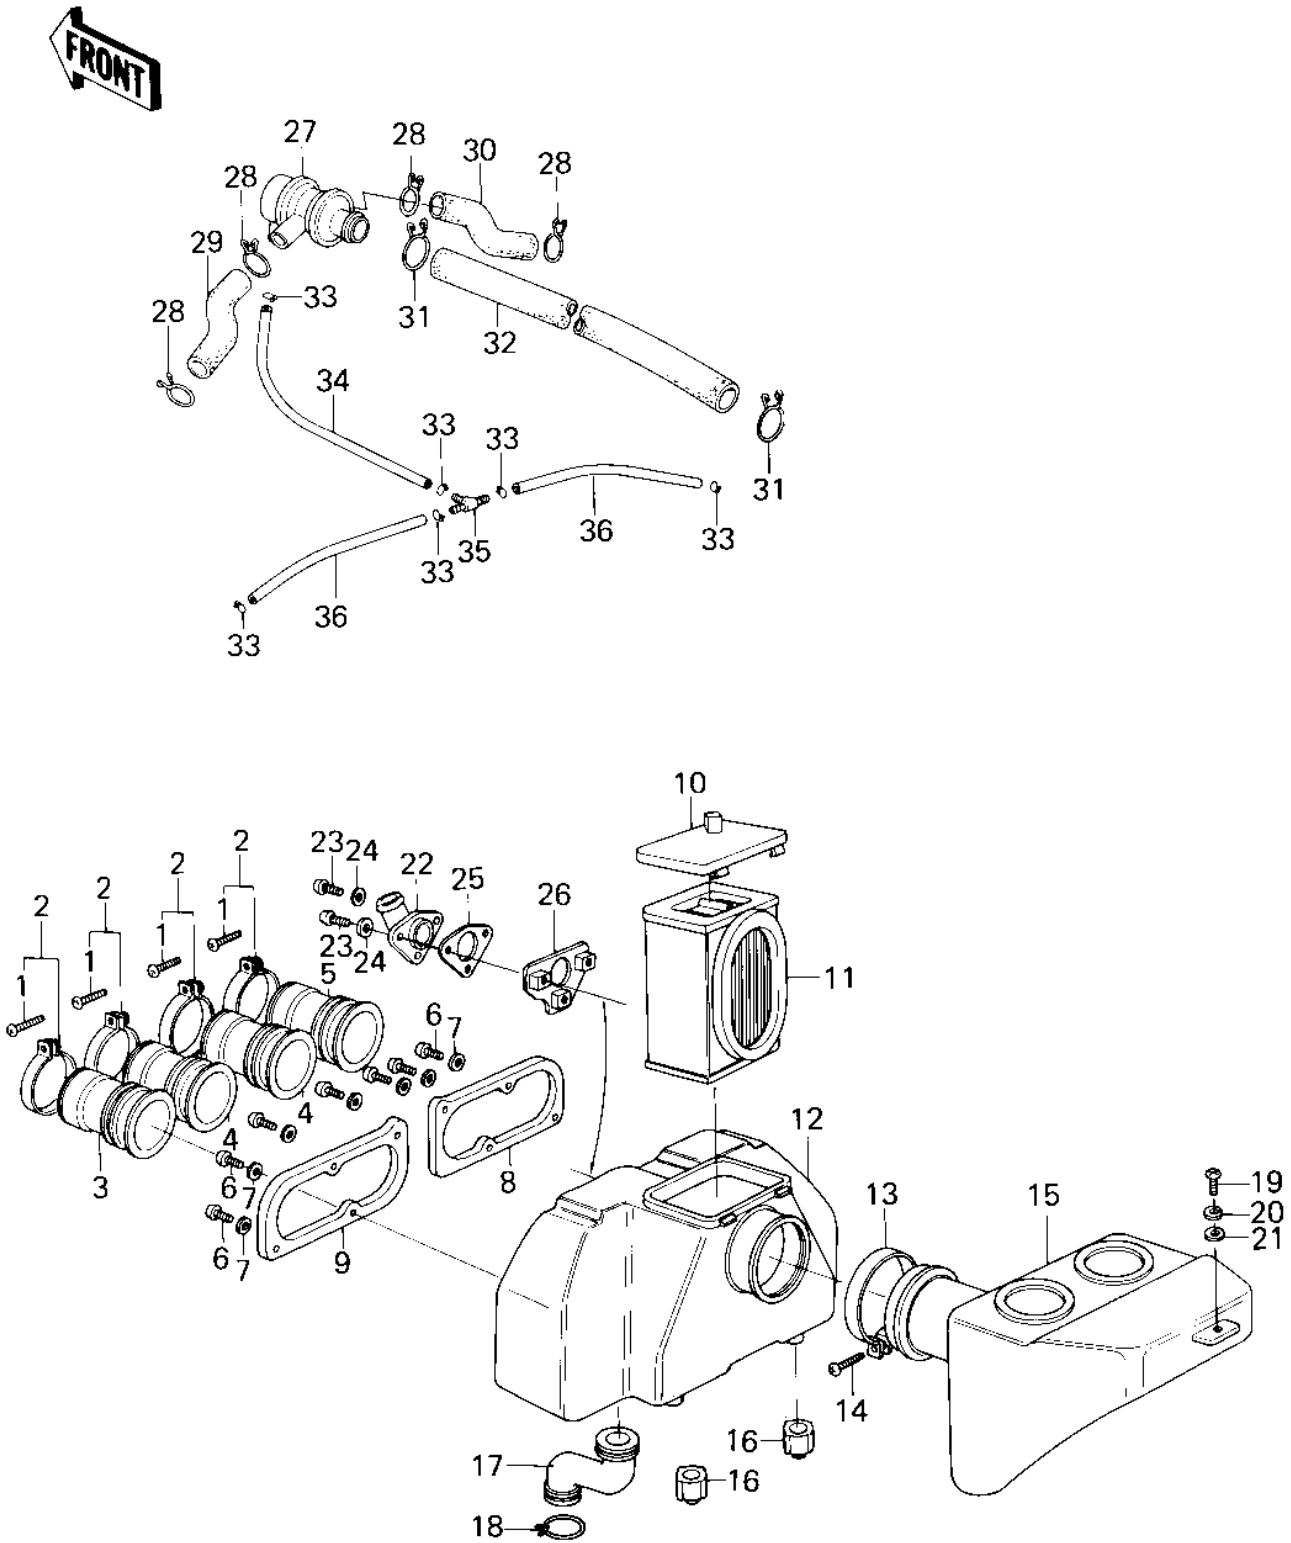

# 1980 Police 1000 PARTS DIAGRAM

AIR CLEANER ('79-'81 C2/C3/C4)

# 1980 Police 1000 PARTS LIST

AIR CLEANER ('79-'81 C2/C3/C4)

ITEM NAME	PART NUMBER	QUANTITY
SCREW,PAN HEAD (Ref # 1)	92011-037	4
CLAMP-INLET PIPE (Ref # 2)	92037-061	4
DUCT,AIR CLEANER,#1 (Ref # 3)	14073-1022	1
DUCT,AIR CLEANER,#2, (Ref # 4)	14073-1023	2
DUCT,AIR CLEANER,#4 (Ref # 5)	14073-1024	1
SCREW-PAN-CROS (Ref # 6)	220C0412	8
WASHER,PLAIN,4M/M (Ref # 7)	92022-1041	8
PLATE,CARBURETOR HOL (Ref # 8)	11040-003	1
PLATE,CARBURETOR HOL (Ref # 9)	11040-002	1
CAP,AIR CLEANER (Ref # 10)	11012-075	1
ELEMENT,AIR CLNR (Ref # 11)	11013-063	1
BODY,AIR CLEANER (Ref # 12)	11011-1012	1
CLAMP (Ref # 13)	92037-106	1
BOLT,5X50 (Ref # 14)	92011-036	1
SILENCER (Ref # 15)	39161-1001	1
CAP,DRAIN (Ref # 16)	11012-1083	2
TUBE,DRAIN (Ref # 17)	92059-124	1
CLAMP BREATHER PIPE (Ref # 18)	92037-028	1
SCREW PAN HEAD 6X16 (Ref # 19)	220B0616	1
WASHER SPRING 6MM (Ref # 20)	461F0600	1
WASHER PLAIN 6MM (Ref # 21)	410B0600	1
FITTING (Ref # 22)	92005-1007	1
SCREW PAN HEAD 6X16 (Ref # 23)	220B0616	3
WASHER PLAIN 6MM (Ref # 24)	410B0600	3
GASKET (Ref # 25)	11009-1054	1
HOLDER (Ref # 26)	13091-1020	1
VALVE ASSY,AIR SWITC (Ref # 27)	16126-1014	1
CLAMP,BREATHER TUBE (Ref # 28)	92037-213	4
TUBE (Ref # 29)	92059-1065	1

# 1980 Police 1000 PARTS LIST

AIR CLEANER ('79-'81 C2/C3/C4)

ITEM NAME	PART NUMBER	QUANTITY
TUBE (Ref # 30)	92059-1066	1
CLAMP (Ref # 31)	92037-1076	2
TUBE,19 X25 X330M/M (Ref # 32)	92059-1067	1
CLAMP-PIPE (Ref # 33)	92037-072	6
TUBE,VACUUM,LONG (Ref # 34)	92059-1162	1
FITTING,TUBE (Ref # 35)	92005-1017	1
TUBE,VACUUM,LONG (Ref # 36)	92059-1162	2