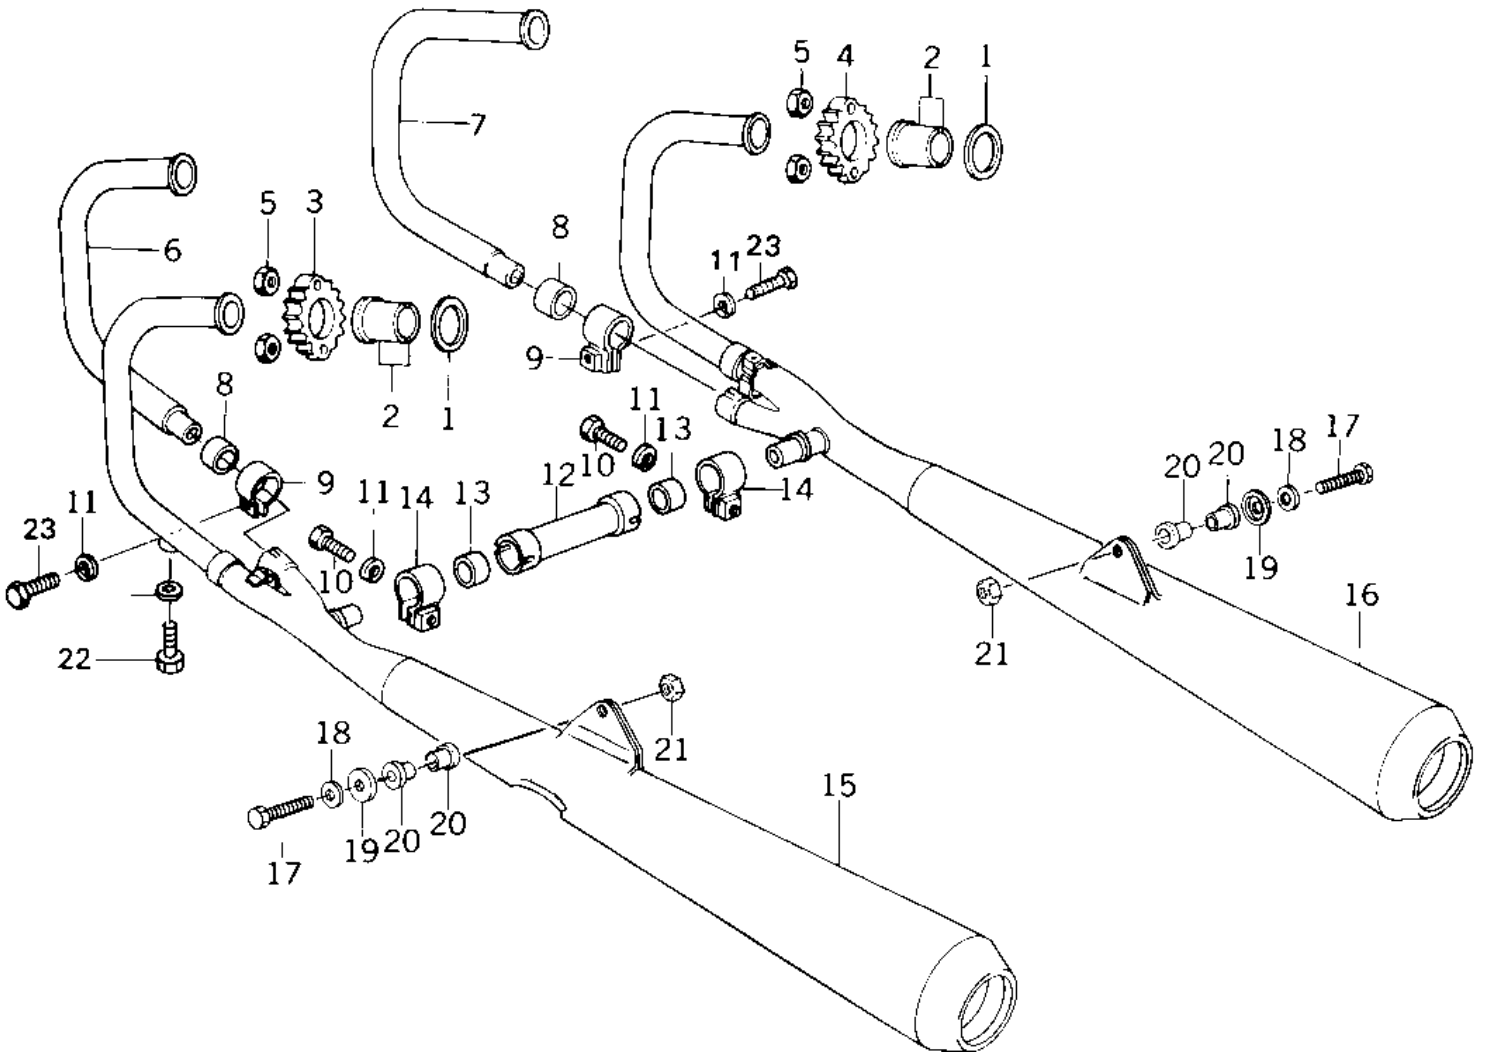

# 1979 Police 1000 PARTS DIAGRAM

MUFFLERS ('79-'81 C2/C3/C4)

# 1979 Police 1000 PARTS LIST

## MUFFLERS ('79-'81 C2/C3/C4)

ITEM NAME	PART NUMBER	QUANTITY
GASKET,EXHAUST PIPE (Ref # 1)	11009-1906	4
INSERT,EXHAUST PIPE (Ref # 2)	92027-170	8
HOLDER,EXHAUST PIPE, (Ref # 3)	18069-1005	2
HOLDER,EXHAUST PIPE, (Ref # 4)	18069-1004	2
NUT,LOCK,8MM (Ref # 5)	92017-013	8
PIPE,EXHAUST,L.H INN (Ref # 6)	18049-1018	1
PIPE,EXHAUST,R.H INN (Ref # 7)	18049-1019	1
GASKET,MANIFOLD EXHA (Ref # 8)	11060-1068	2
CLAMP,MUFFLER (Ref # 9)	92037-1258	2
BOLT-SMALL-UPSET 8X2 (Ref # 10)	115G0825	2
WASHER SPRING 8MM (Ref # 11)	461F0800	4
PIPE,MUFFLER CONNECT (Ref # 12)	18039-025	1
GASKET,EXHAUST PIPE (Ref # 13)	11009-1718	2
CLAMP,CONNECTING PIP (Ref # 14)	92037-1221	2
MUFFLER,L.H. (Ref # 15)	18001-4001	1
MUFFLER,R.H. (Ref # 16)	18001-4002	1
BOLT-HEX HEAD,10X60 (Ref # 17)	113N1060	2
WASHER PLAIN 10MM (Ref # 18)	410B1000	2
WASHER,PLAIN (Ref # 19)	92022-328	2
BUSHING,MUFFLER FITT (Ref # 20)	92092-010	4
NUT,LOCK,10MM (Ref # 21)	92019-021	2
BOLT (6X10) (Ref # 22)	110R0610	4
BOLT,8X30 (Ref # 23)	92001-1379	2