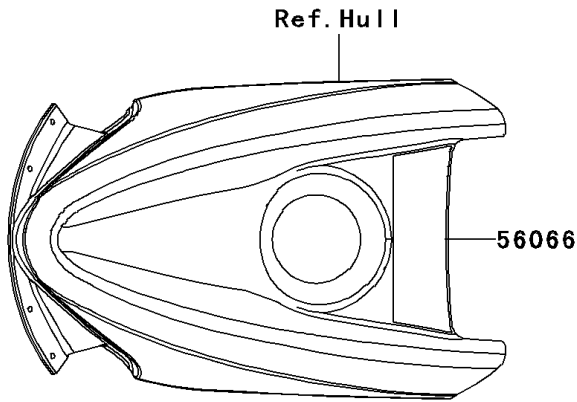

2004 800 SX-R PARTS DIAGRAM

Decals(Green)(A2)

F3880A

2004 800 SX-R PARTS LIST

Decals(Green)(A2)

ITEM NAME	PART NUMBER	QUANTITY
MARK,KAWASAKI (Ref # 56052)	56052-3807	1
MARK,ENGINE HOOD,KAWASAKI (Ref # 56052A)	56052-3823	1
MARK,DECK,SX-R 800 (Ref # 56052B)	56052-3824	2
PATTERN,NOSE COVER (Ref # 56066)	56066-3723	1
PATTERN,ENGINE HOOD,UPP,LH (Ref # 56066A)	56066-3794	1
PATTERN,ENGINE HOOD,UPP,RH (Ref # 56066B)	56066-3795	1
PATTERN,ENGINE HOOD,LWR,LH (Ref # 56066C)	56066-3796	1
PATTERN,ENGINE HOOD,LWR,RH (Ref # 56066D)	56066-3797	1
PATTERN,DECK,LH (Ref # 56066E)	56066-3798	1
PATTERN,DECK,RH (Ref # 56066F)	56066-3799	1
PATTERN,HULL,LH (Ref # 56066G)	56066-3800	1
PATTERN,HULL,RH (Ref # 56066H)	56066-3801	1