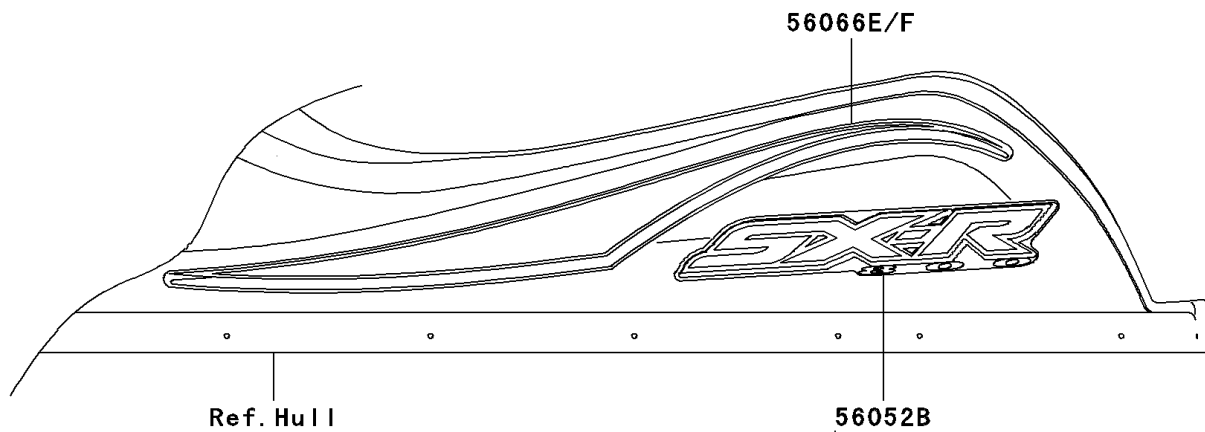

2004 800 SX-R PARTS DIAGRAM

Decals(Green)(A2)

F3880A

2004 800 SX-R PARTS LIST

Decals(Green)(A2)

ITEM NAME	PART NUMBER	QUANTITY
MARK,KAWASAKI (Ref # 56052)	56052-3807	1
MARK,ENGINE HOOD,KAWASAKI (Ref # 56052A)	56052-3823	1
MARK,DECK,SX-R 800 (Ref # 56052B)	56052-3824	2
PATTERN,NOSE COVER (Ref # 56066)	56066-3723	1
PATTERN,ENGINE HOOD,UPP,LH (Ref # 56066A)	56066-3794	1
PATTERN,ENGINE HOOD,UPP,RH (Ref # 56066B)	56066-3795	1
PATTERN,ENGINE HOOD,LWR,LH (Ref # 56066C)	56066-3796	1
PATTERN,ENGINE HOOD,LWR,RH (Ref # 56066D)	56066-3797	1
PATTERN,DECK,LH (Ref # 56066E)	56066-3798	1
PATTERN,DECK,RH (Ref # 56066F)	56066-3799	1
PATTERN,HULL,LH (Ref # 56066G)	56066-3800	1
PATTERN,HULL,RH (Ref # 56066H)	56066-3801	1