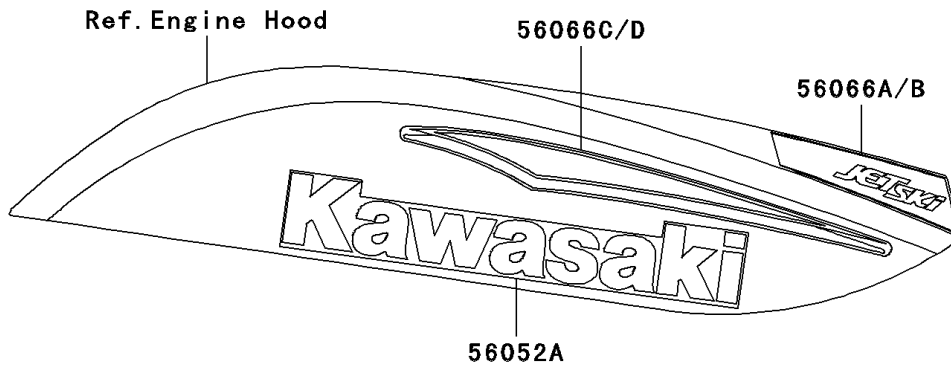

2004 800 SX-R PARTS DIAGRAM

Decals(Green)(A2)

F3880A

2004 800 SX-R PARTS LIST

Decals(Green)(A2)

ITEM NAME	PART NUMBER	QUANTITY
MARK,KAWASAKI (Ref # 56052)	56052-3807	1
MARK,ENGINE HOOD,KAWASAKI (Ref # 56052A)	56052-3823	1
MARK,DECK,SX-R 800 (Ref # 56052B)	56052-3824	2
PATTERN,NOSE COVER (Ref # 56066)	56066-3723	1
PATTERN,ENGINE HOOD,UPP,LH (Ref # 56066A)	56066-3794	1
PATTERN,ENGINE HOOD,UPP,RH (Ref # 56066B)	56066-3795	1
PATTERN,ENGINE HOOD,LWR,LH (Ref # 56066C)	56066-3796	1
PATTERN,ENGINE HOOD,LWR,RH (Ref # 56066D)	56066-3797	1
PATTERN,DECK,LH (Ref # 56066E)	56066-3798	1
PATTERN,DECK,RH (Ref # 56066F)	56066-3799	1
PATTERN,HULL,LH (Ref # 56066G)	56066-3800	1
PATTERN,HULL,RH (Ref # 56066H)	56066-3801	1