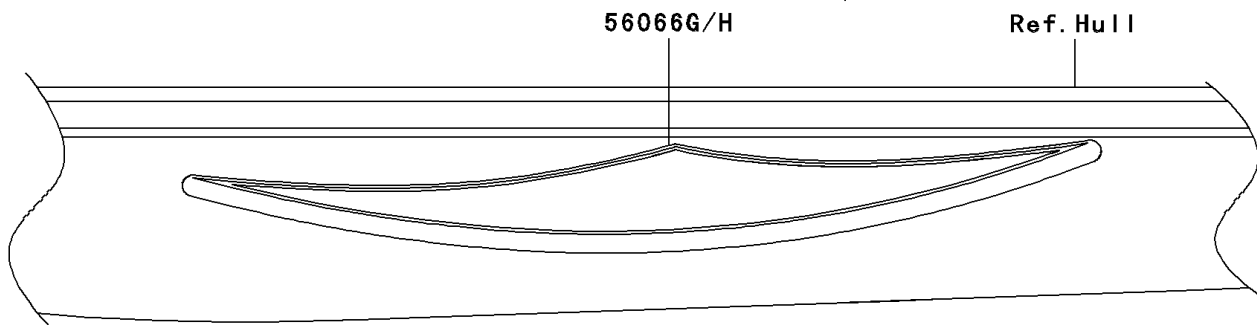

2004 800 SX-R PARTS DIAGRAM

Decals(Green)(A2)

F3880A

2004 800 SX-R PARTS LIST

Decals(Green)(A2)

ITEM NAME	PART NUMBER	QUANTITY
MARK,KAWASAKI (Ref # 56052)	56052-3807	1
MARK,ENGINE HOOD,KAWASAKI (Ref # 56052A)	56052-3823	1
MARK,DECK,SX-R 800 (Ref # 56052B)	56052-3824	2
PATTERN,NOSE COVER (Ref # 56066)	56066-3723	1
PATTERN,ENGINE HOOD,UPP,LH (Ref # 56066A)	56066-3794	1
PATTERN,ENGINE HOOD,UPP,RH (Ref # 56066B)	56066-3795	1
PATTERN,ENGINE HOOD,LWR,LH (Ref # 56066C)	56066-3796	1
PATTERN,ENGINE HOOD,LWR,RH (Ref # 56066D)	56066-3797	1
PATTERN,DECK,LH (Ref # 56066E)	56066-3798	1
PATTERN,DECK,RH (Ref # 56066F)	56066-3799	1
PATTERN,HULL,LH (Ref # 56066G)	56066-3800	1
PATTERN,HULL,RH (Ref # 56066H)	56066-3801	1