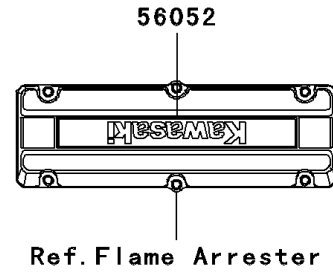

2004 800 SX-R PARTS DIAGRAM

Decals(Green)(A2)

F3880A

2004 800 SX-R PARTS LIST

Decals(Green)(A2)

ITEM NAME	PART NUMBER	QUANTITY
MARK,KAWASAKI (Ref # 56052)	56052-3807	1
MARK,ENGINE HOOD,KAWASAKI (Ref # 56052A)	56052-3823	1
MARK,DECK,SX-R 800 (Ref # 56052B)	56052-3824	2
PATTERN,NOSE COVER (Ref # 56066)	56066-3723	1
PATTERN,ENGINE HOOD,UPP,LH (Ref # 56066A)	56066-3794	1
PATTERN,ENGINE HOOD,UPP,RH (Ref # 56066B)	56066-3795	1
PATTERN,ENGINE HOOD,LWR,LH (Ref # 56066C)	56066-3796	1
PATTERN,ENGINE HOOD,LWR,RH (Ref # 56066D)	56066-3797	1
PATTERN,DECK,LH (Ref # 56066E)	56066-3798	1
PATTERN,DECK,RH (Ref # 56066F)	56066-3799	1
PATTERN,HULL,LH (Ref # 56066G)	56066-3800	1
PATTERN,HULL,RH (Ref # 56066H)	56066-3801	1