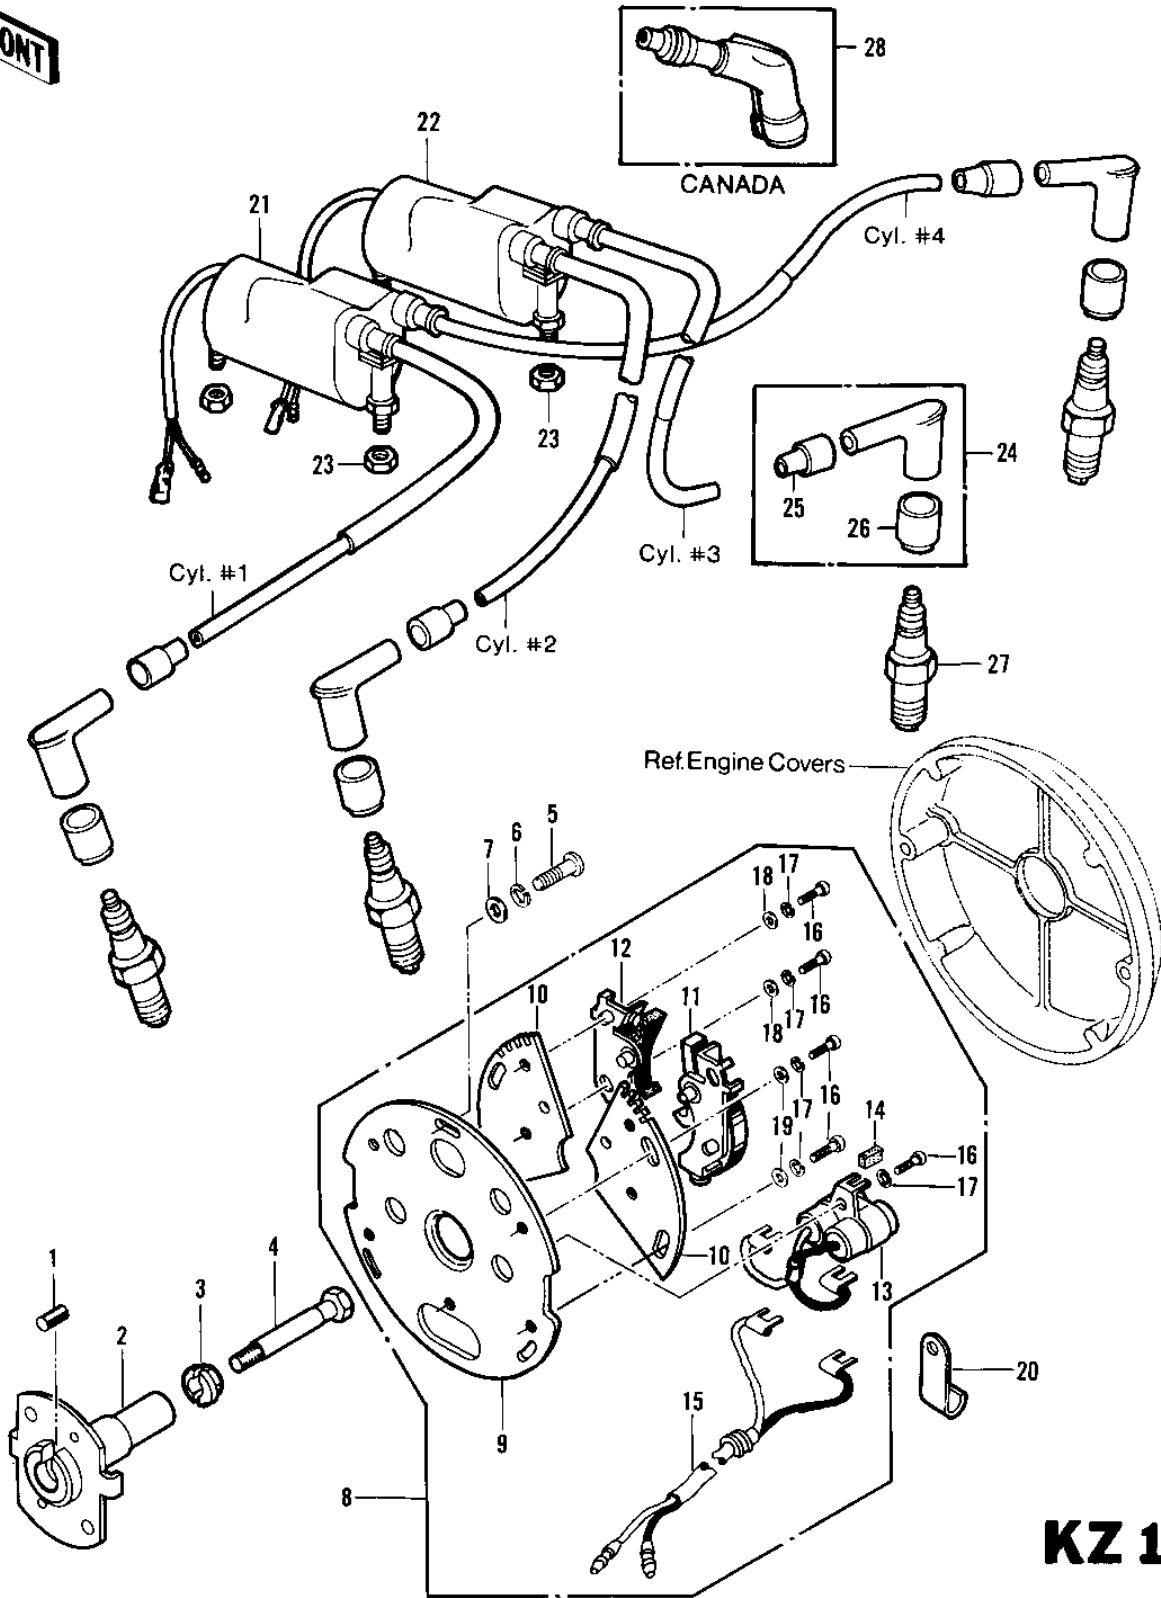

# 1979 Police 1000 PARTS DIAGRAM

IGNITION (KZ1000-C2)

102

**KZ 1000**

# 1979 Police 1000 PARTS LIST

## IGNITION (KZ1000-C2)

ITEM NAME	PART NUMBER	QUANTITY
PIN-SPRING,4X8 (Ref # 1)	555A0408	1
ADVANCER ASSY,SPARK (Ref # 2)	21148-1003	1
WASHER,SPARK ADVANCE (Ref # 3)	92022-244	1
BOLT,SPARK ADVANCER (Ref # 4)	92001-113	1
SCREW PAN HEAD 5X12 (Ref # 5)	220B0512	3
WASHER SPRING 5MM (Ref # 6)	461F0500	3
WASHER PLAIN 5MM (Ref # 7)	411B0500	3
BREAKER,CONTACT (Ref # 8)	21135-011	1
PLATE,CONTACT BREAKER (Ref # 9)	21021-004	1
PLATE,CONTACT BREAKER (Ref # 10)	21156-010	2
BREAKER,CONTACT (Ref # 11)	21008-027	1
BREAKER,CONTACT (Ref # 12)	21008-028	1
CONDENSER (Ref # 13)	21013-035	1
FELT OIL (Ref # 14)	21019-005	1
WIRING HARNESS,BRAKE (Ref # 15)	21029-037	1
SCREW PAN HEAD 4X8 (Ref # 16)	220B0408	9
WASHER SPRING 4MM (Ref # 17)	461F0400	9
WASHER PLAIN 4MM (Ref # 18)	410B0400	4
WASHER PLAIN 4MM (Ref # 19)	410B0400	4
CLAMP,WIRING HARNESS (Ref # 20)	21126-008	4
COIL,IGNITION,#184 (Ref # 21)	21121-1015	1
COIL,IGNITION,#223 (Ref # 22)	21121-1016	1
NUT,LOCK 6MM (Ref # 23)	92017-014	4
CAP SPARK PLUG (Ref # 24)	21160-1014	4
CAP SPARK PLUG (Ref # 24)	21160-1014	4
GROMMET,SPARK PLG CA (Ref # 25)	21132-005	4
GROMMET-PLUG CAP,A (Ref # 26)	21131-004	4
SPARK PLUG B8ES (Ref # 27)	B8ES	4
CAP,SPARK PLUG (Ref # 28)	21160-005	4