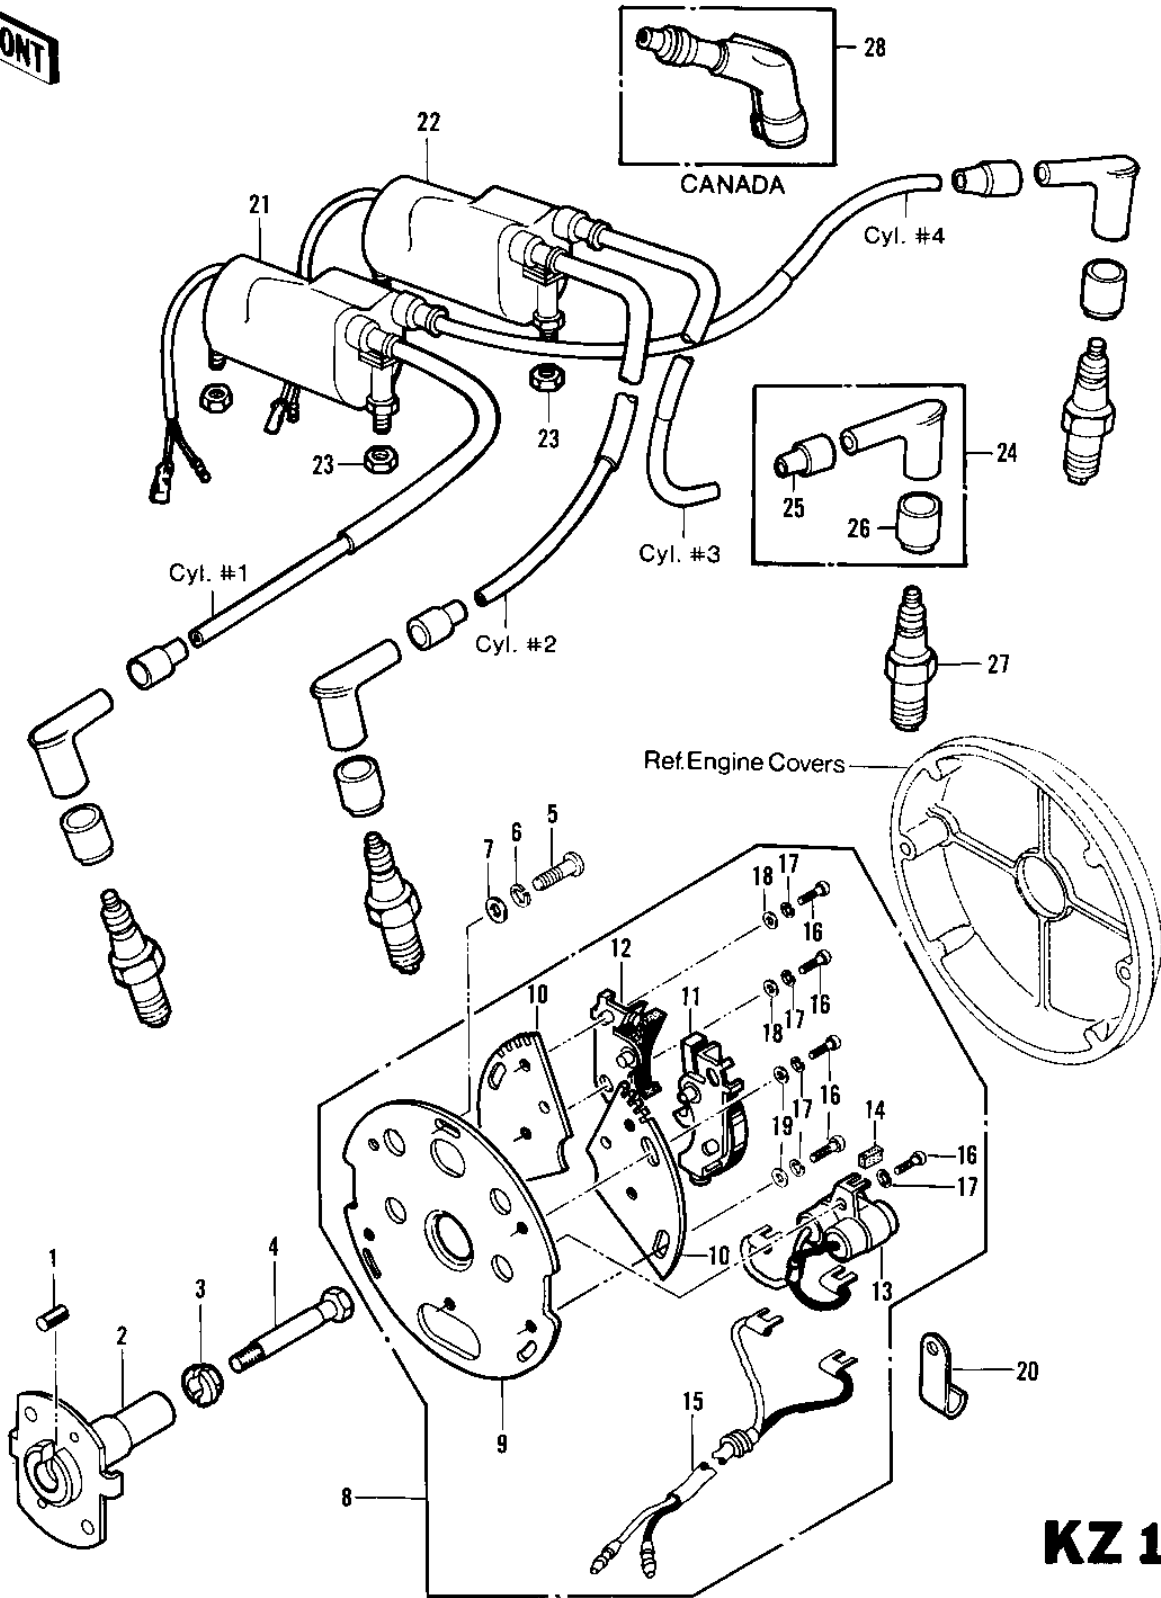

1979 Police 1000 PARTS DIAGRAM

IGNITION (KZ1000-C2)

102

KZ 1000

1979 Police 1000 PARTS LIST

IGNITION (KZ1000-C2)

ITEM NAME	PART NUMBER	QUANTITY
PIN-SPRING,4X8 (Ref # 1)	555A0408	1
ADVANCER ASSY,SPARK (Ref # 2)	21148-1003	1
WASHER,SPARK ADVANCE (Ref # 3)	92022-244	1
BOLT,SPARK ADVANCER (Ref # 4)	92001-113	1
SCREW PAN HEAD 5X12 (Ref # 5)	220B0512	3
WASHER SPRING 5MM (Ref # 6)	461F0500	3
WASHER PLAIN 5MM (Ref # 7)	411B0500	3
BREAKER,CONTACT (Ref # 8)	21135-011	1
PLATE,CONTACT BREAKER (Ref # 9)	21021-004	1
PLATE,CONTACT BREAKER (Ref # 10)	21156-010	2
BREAKER,CONTACT (Ref # 11)	21008-027	1
BREAKER,CONTACT (Ref # 12)	21008-028	1
CONDENSER (Ref # 13)	21013-035	1
FELT OIL (Ref # 14)	21019-005	1
WIRING HARNESS,BRAKE (Ref # 15)	21029-037	1
SCREW PAN HEAD 4X8 (Ref # 16)	220B0408	9
WASHER SPRING 4MM (Ref # 17)	461F0400	9
WASHER PLAIN 4MM (Ref # 18)	410B0400	4
WASHER PLAIN 4MM (Ref # 19)	410B0400	4
CLAMP,WIRING HARNESS (Ref # 20)	21126-008	4
COIL,IGNITION,#184 (Ref # 21)	21121-1015	1
COIL,IGNITION,#223 (Ref # 22)	21121-1016	1
NUT,LOCK 6MM (Ref # 23)	92017-014	4
CAP SPARK PLUG (Ref # 24)	21160-1014	4
CAP SPARK PLUG (Ref # 24)	21160-1014	4
GROMMET,SPARK PLG CA (Ref # 25)	21132-005	4
GROMMET-PLUG CAP,A (Ref # 26)	21131-004	4
SPARK PLUG B8ES (Ref # 27)	B8ES	4
CAP,SPARK PLUG (Ref # 28)	21160-005	4