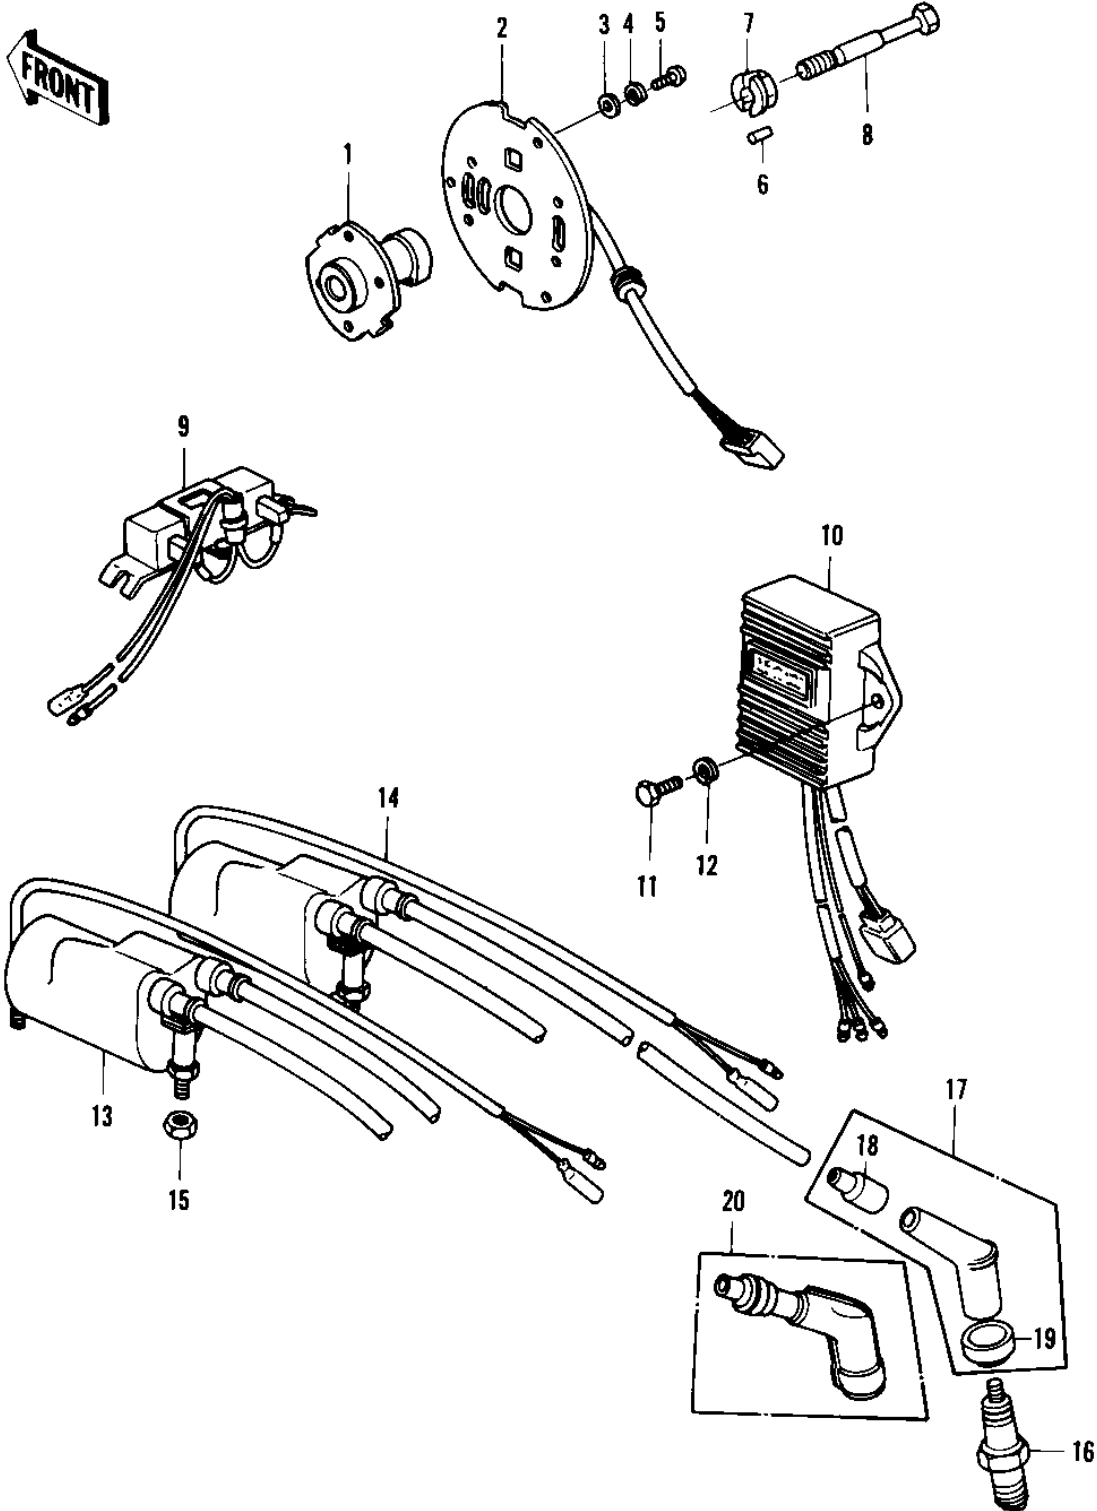

1980 Police 1000 PARTS DIAGRAM

IGNITION (KZ1000-C3/C4)

1021

KZ

1980 Police 1000 PARTS LIST

IGNITION (KZ1000-C3/C4)

ITEM NAME	PART NUMBER	QUANTITY
ADVANCER ASSY,SPARK (Ref # 1)	21148-1009	1
COIL-PULSING (Ref # 2)	59026-1012	1
COIL-PULSING (Ref # 2)	59026-1012	1
WASHER PLAIN 5MM (Ref # 3)	410B0500	3
WASHER SPRING 5MM (Ref # 4)	461F0500	3
SCREW PAN HEAD 5X12 (Ref # 5)	220B0512	3
PIN-SPRING,4X8 (Ref # 6)	555A0408	1
WASHER,SPARK ADVANCE (Ref # 7)	92022-244	1
BOLT,SPARK ADVANCER (Ref # 8)	92001-113	1
RESISTOR ASSY (Ref # 9)	28018-1018	1
IGNITER (Ref # 10)	21119-5001	1
BOLT-UPSET,6X16 (Ref # 11)	112G0616	2
WASHER SPRING 6MM (Ref # 12)	461F0600	2
COIL,IGNITION,NO.1&4 (Ref # 13)	21121-1013	1
COIL,IGNITION,NO.2&3 (Ref # 14)	21121-1014	1
NUT,LOCK 6MM (Ref # 15)	92017-014	4
SPARK PLUG B8ES (Ref # 16)	B8ES	4
CAP SPARK PLUG (Ref # 17)	21160-1014	4
CAP SPARK PLUG (Ref # 17)	21160-1014	4
GROMMET,SPARK PLG CA (Ref # 18)	21132-005	4
GROMMET-PLUG CAP,A (Ref # 19)	21131-004	4
CAP,SPARK PLUG (Ref # 20)	21160-005	4