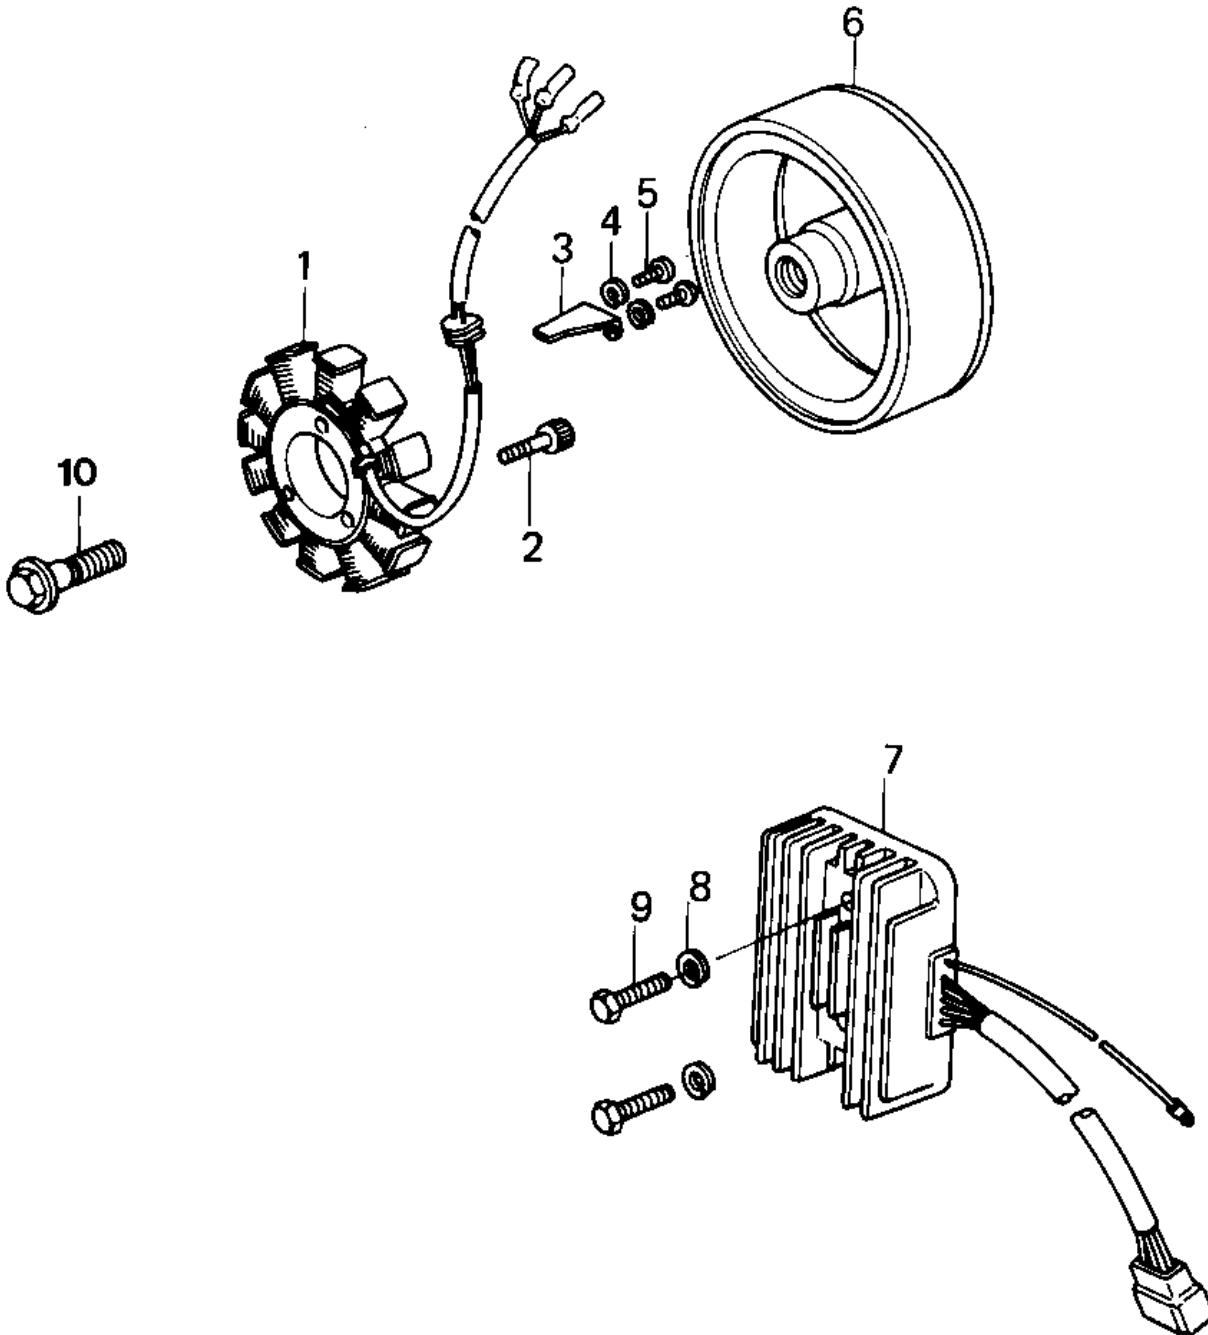

1979 Police 1000 PARTS DIAGRAM

GENERATOR/REGULATOR ('79-'81 C2/C3/C4)

1027

1979 Police 1000 PARTS LIST

GENERATOR/REGULATOR ('79-'81 G2/G3/G4)

ITEM NAME	PART NUMBER	QUANTITY
STATOR ASSY (Ref # 1)	21003-1015	1
BOLT,SOCKET,5X25 (Ref # 2)	120P0525A	3
CLAMP,GENERATOR WIRE (Ref # 3)	92037-1122	1
CLAMP,GENERATOR WIRE (Ref # 3)	92037-1122	1
WASHER SPRING 5MM (Ref # 4)	461F0500	2
SCREW PAN HEAD 5X12 (Ref # 5)	220B0512	2
ROTOR (Ref # 6)	21007-1011	1
REGULATOR,VOLTAGE (Ref # 7)	21066-1008	1
WASHER SPRING 6MM (Ref # 8)	461F0600	2
BOLT-UPSET (Ref # 9)	112G0625	2
BOLT,12X40 (Ref # 10)	92001-1146	1