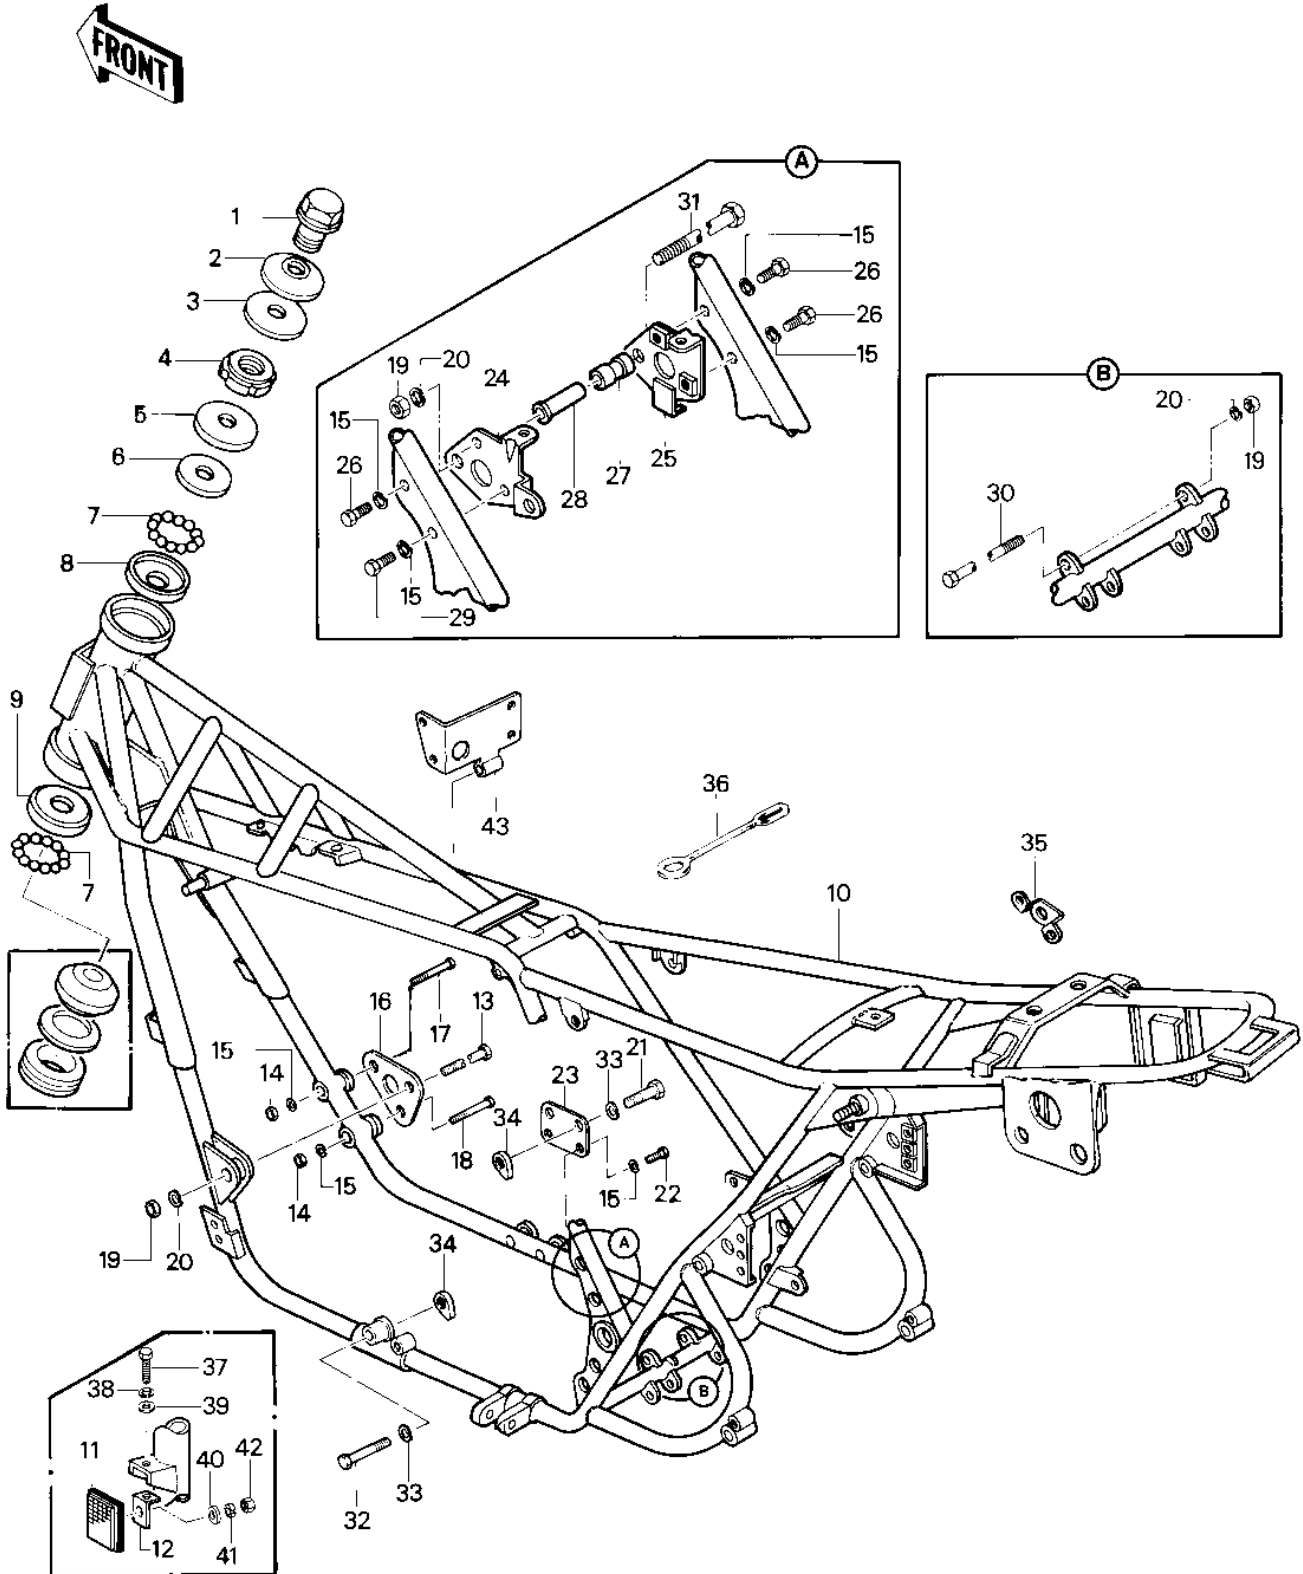

1979 Police 1000 PARTS DIAGRAM

FRAME/FRAME FITTINGS ('79-'81 C2/C3/C4)

1979 Police 1000 PARTS LIST

FRAME/FRAME FITTINGS ('79-'81 C2/C3/C4)

ITEM NAME	PART NUMBER	QUANTITY
BOLT,STEERG STEM HEA (Ref # 1)	92007-031	1
WASHER,STEERG STM HD (Ref # 2)	92022-230	1
WASHER,WAVE (Ref # 3)	46100-003	1
NUT STEERING STEM LC (Ref # 4)	92090-007	1
CAP, STEERING STEM (Ref # 5)	46098-016	1
CONE,STRNG STM BRNG (Ref # 6)	92047-011	1
BALL STEEL 1/4' (Ref # 7)	600A0800	39
RACE STRNG STEM BERN (Ref # 8)	92048-006	1
RACE,STRNG STM BRNG (Ref # 9)	92048-008	1
FRAME (Ref # 10)	32002-4002	1
REFLECTOR,REFLEX(FRO (Ref # 11)	28012-1003	2
BRACKET,REFLEX REFLE (Ref # 12)	11034-1540	2
BOLT,ENGINE MOUNTING (Ref # 13)	92091-022	1
NUT,8MM (Ref # 14)	311B0800	2
WASHER SPRING 8MM (Ref # 15)	461F0800	8
PLATE,ENG MOUNT FRON (Ref # 16)	32030-025	1
BOLT-8X63 (Ref # 17)	92001-1397	1
BOLT,HEX HEAD,8X59 (Ref # 18)	110G0859	1
NUT,LOCK,10MM (Ref # 19)	92019-021	3
WASHER SPRING 10MM (Ref # 20)	461F1000	3
BOLT,HEX HEAD,12X70 (Ref # 21)	92001-1265	1
BOLT-SMALL-UPSET,8X1 (Ref # 22)	115G0818	2
PLATE,FT ENG MNT LWR (Ref # 23)	32029-1014	1
BRACKET,REAR ENGINE (Ref # 24)	32029-1023	1
BRACKET,REAR ENGINE (Ref # 25)	32029-1024	1
BOLT (Ref # 26)	92001-1578	3
COLLAR,ENG MOUNTING (Ref # 27)	92027-160	1
COLLAR,ENG MOUNTING (Ref # 28)	92027-159	1
BOLT,FLANGED,8X35 (Ref # 29)	92001-1577	1

1979 Police 1000 PARTS LIST

FRAME/FRAME FITTINGS ('79-'81 C2/C3/C4)

ITEM NAME	PART NUMBER	QUANTITY
BOLT,ENGINE MOUNTING (Ref # 30)	92003-099	1
BOLT,ENGINE MOUNTING (Ref # 31)	92091-023	1
WASHER SPRING 12MM (Ref # 33)	461F1200	2
NUT,12MM (Ref # 34)	92016-045	2
BRACKET,SIDE COV,R.H (Ref # 35)	32049-101	1
CLAMP,OVER FLOW PIPE (Ref # 36)	92037-134	1
BOLT-UPSET 6X14 (Ref # 37)	112B0614	2
WASHER SPRING 6MM (Ref # 38)	461F0600	2
WASHER PLAIN 6MM (Ref # 39)	411B0600	2
WASHER PLAIN 5MM (Ref # 40)	411B0500	2
WASHER SPRING 5MM (Ref # 41)	461F0500	2
NUT,5MM (Ref # 42)	311B0500	2
BRACKET,SIREN (OPT) (Ref # 43)	11034-4001	1