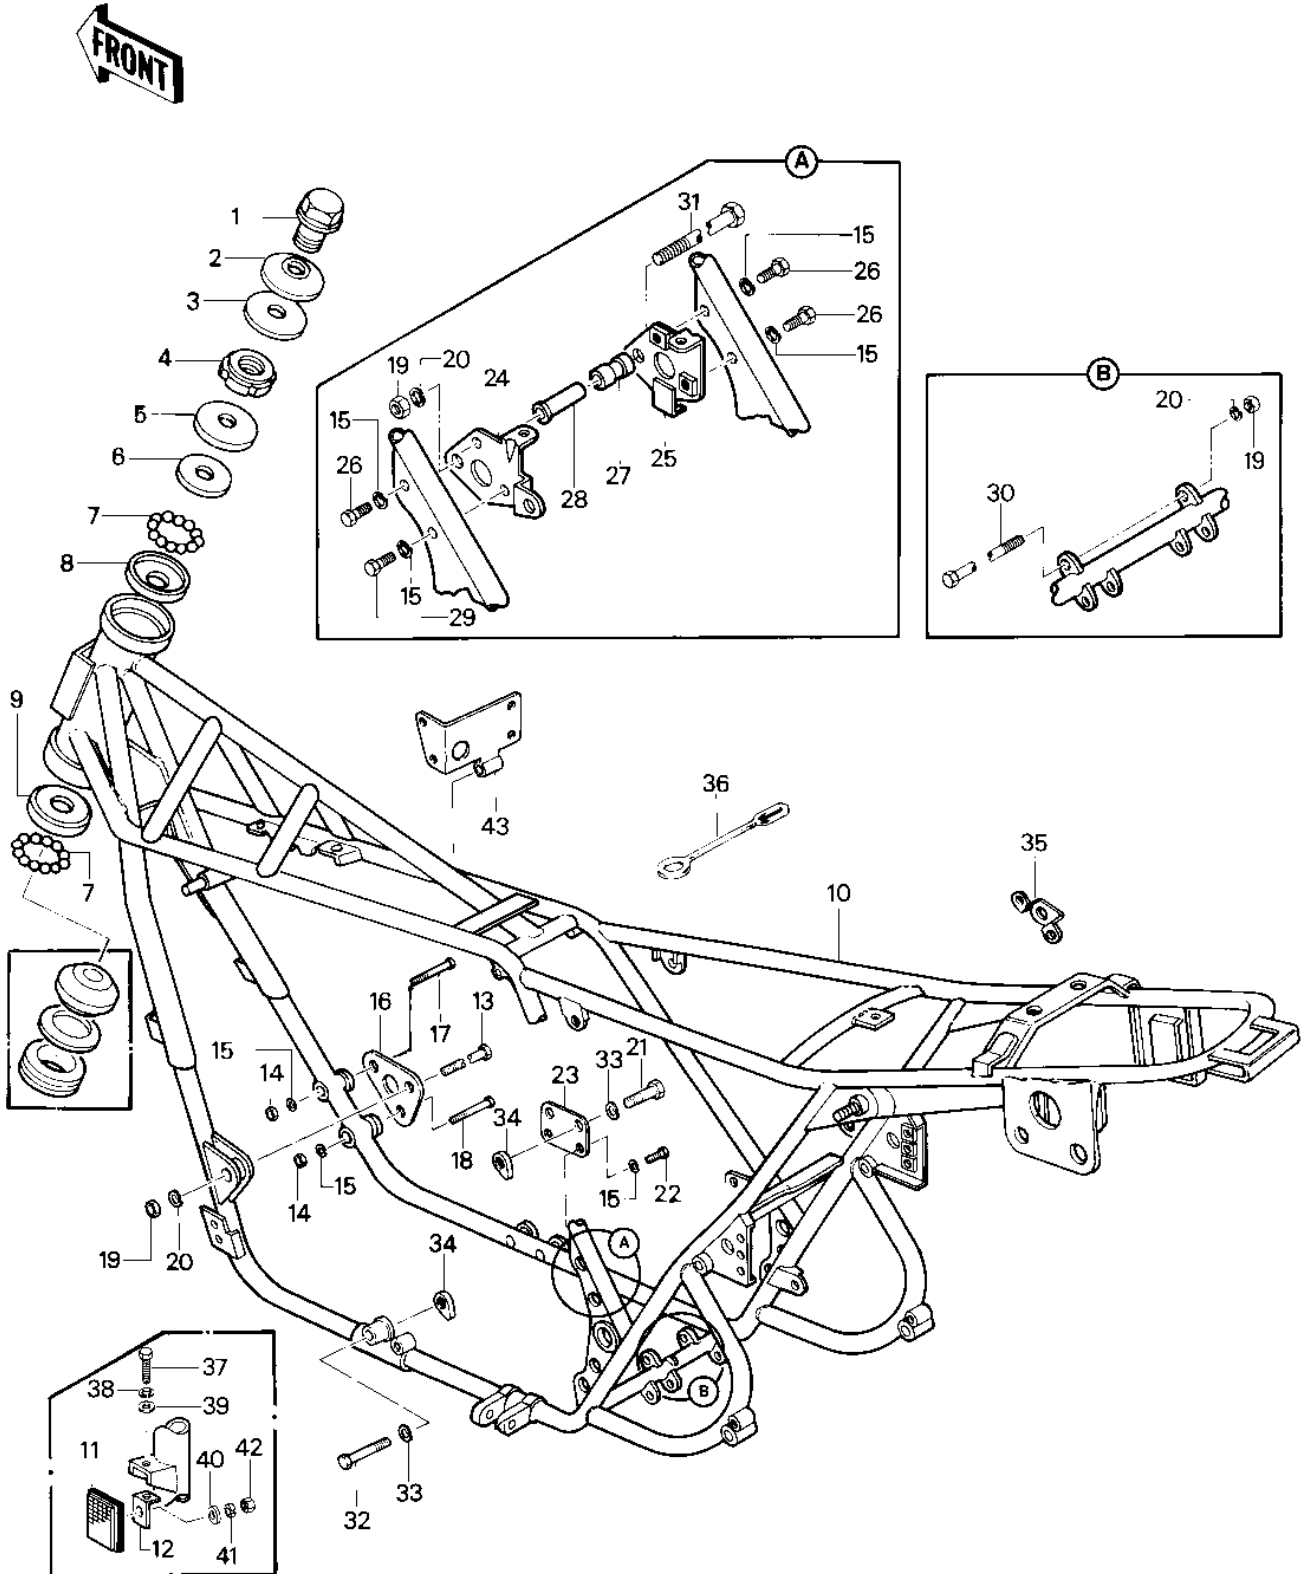

# 1979 Police 1000 PARTS DIAGRAM

FRAME/FRAME FITTINGS ('79-'81 C2/C3/C4)

# 1979 Police 1000 PARTS LIST

FRAME/FRAME FITTINGS ('79-'81 C2/C3/C4)

ITEM NAME	PART NUMBER	QUANTITY
BOLT,STEERG STEM HEA (Ref # 1)	92007-031	1
WASHER,STEERG STM HD (Ref # 2)	92022-230	1
WASHER,WAVE (Ref # 3)	46100-003	1
NUT STEERING STEM LC (Ref # 4)	92090-007	1
CAP, STEERING STEM (Ref # 5)	46098-016	1
CONE,STRNG STM BRNG (Ref # 6)	92047-011	1
BALL STEEL 1/4' (Ref # 7)	600A0800	39
RACE STRNG STEM BERN (Ref # 8)	92048-006	1
RACE,STRNG STM BRNG (Ref # 9)	92048-008	1
FRAME (Ref # 10)	32002-4002	1
REFLECTOR,REFLEX(FRO (Ref # 11)	28012-1003	2
BRACKET,REFLEX REFLE (Ref # 12)	11034-1540	2
BOLT,ENGINE MOUNTING (Ref # 13)	92091-022	1
NUT,8MM (Ref # 14)	311B0800	2
WASHER SPRING 8MM (Ref # 15)	461F0800	8
PLATE,ENG MOUNT FRON (Ref # 16)	32030-025	1
BOLT-8X63 (Ref # 17)	92001-1397	1
BOLT,HEX HEAD,8X59 (Ref # 18)	110G0859	1
NUT,LOCK,10MM (Ref # 19)	92019-021	3
WASHER SPRING 10MM (Ref # 20)	461F1000	3
BOLT,HEX HEAD,12X70 (Ref # 21)	92001-1265	1
BOLT-SMALL-UPSET,8X1 (Ref # 22)	115G0818	2
PLATE,FT ENG MNT LWR (Ref # 23)	32029-1014	1
BRACKET,REAR ENGINE (Ref # 24)	32029-1023	1
BRACKET,REAR ENGINE (Ref # 25)	32029-1024	1
BOLT (Ref # 26)	92001-1578	3
COLLAR,ENG MOUNTING (Ref # 27)	92027-160	1
COLLAR,ENG MOUNTING (Ref # 28)	92027-159	1
BOLT,FLANGED,8X35 (Ref # 29)	92001-1577	1

# 1979 Police 1000 PARTS LIST

FRAME/FRAME FITTINGS ('79-'81 C2/C3/C4)

ITEM NAME	PART NUMBER	QUANTITY
BOLT,ENGINE MOUNTING (Ref # 30)	92003-099	1
BOLT,ENGINE MOUNTING (Ref # 31)	92091-023	1
WASHER SPRING 12MM (Ref # 33)	461F1200	2
NUT,12MM (Ref # 34)	92016-045	2
BRACKET,SIDE COV,R.H (Ref # 35)	32049-101	1
CLAMP,OVER FLOW PIPE (Ref # 36)	92037-134	1
BOLT-UPSET 6X14 (Ref # 37)	112B0614	2
WASHER SPRING 6MM (Ref # 38)	461F0600	2
WASHER PLAIN 6MM (Ref # 39)	411B0600	2
WASHER PLAIN 5MM (Ref # 40)	411B0500	2
WASHER SPRING 5MM (Ref # 41)	461F0500	2
NUT,5MM (Ref # 42)	311B0500	2
BRACKET,SIREN (OPT) (Ref # 43)	11034-4001	1