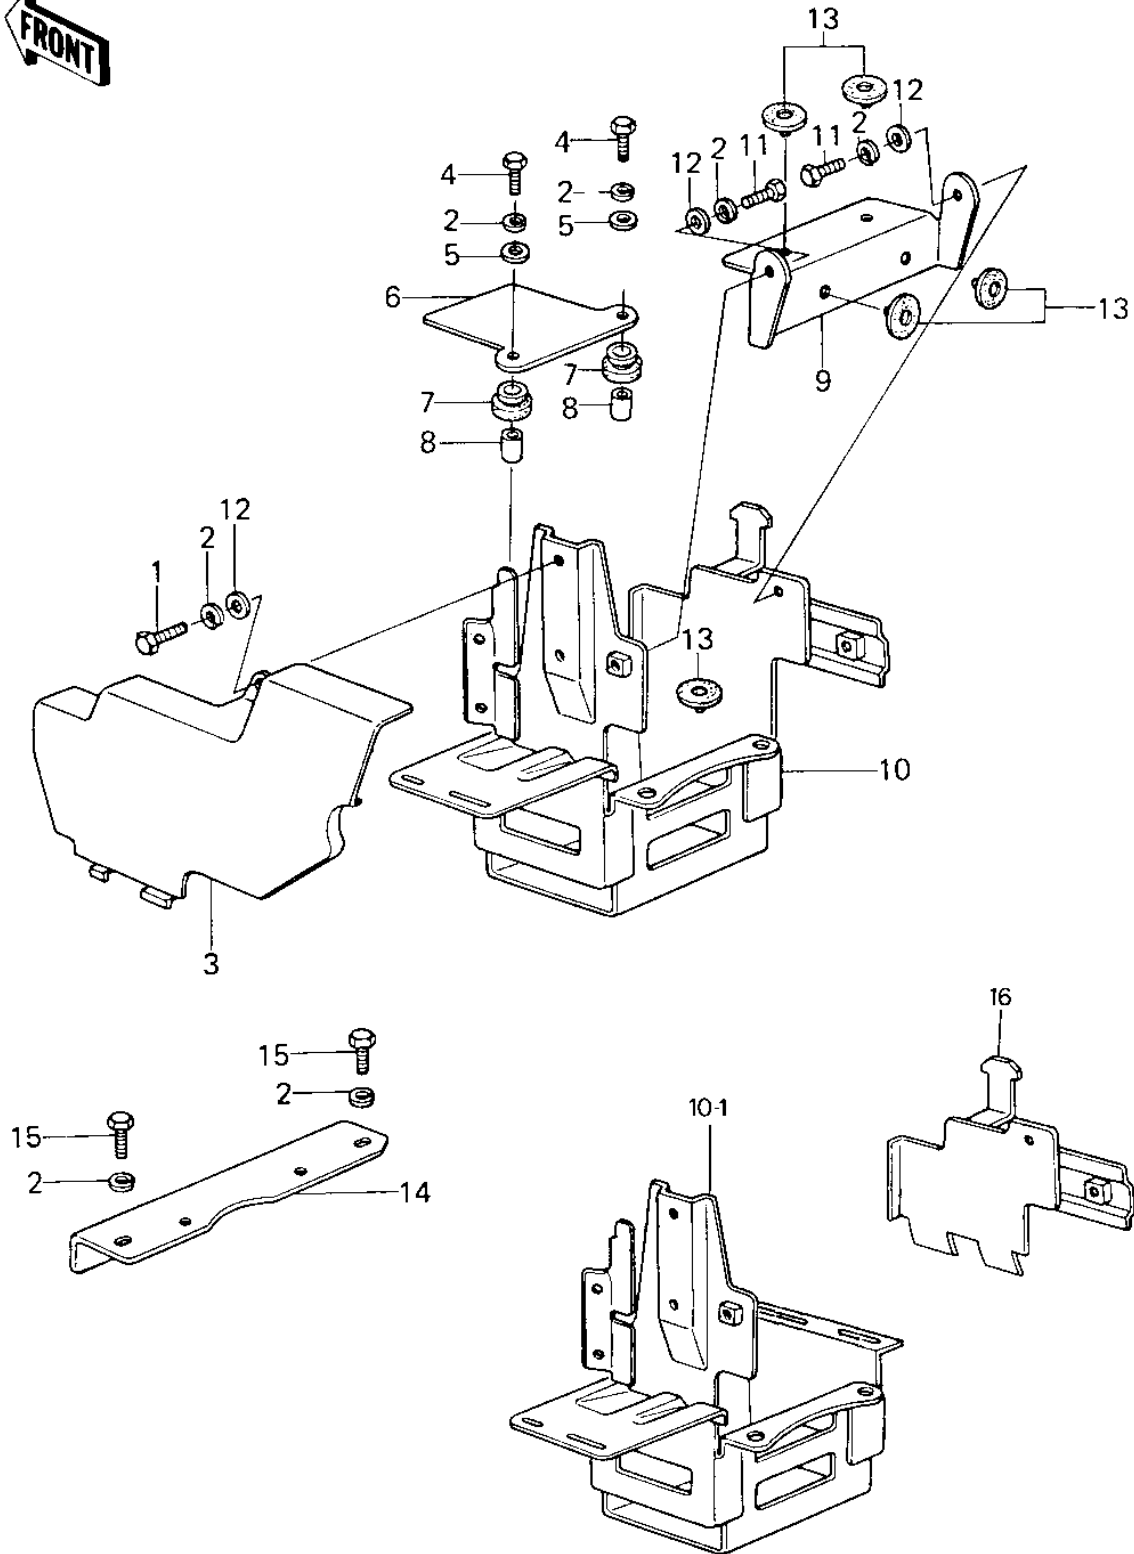

1979 Police 1000 PARTS DIAGRAM

BATTERY CASE/ELECTRO BRACKET ('79-'81 G2)

102

1979 Police 1000 PARTS LIST

BATTERY CASE/ELECTRO BRACKET ('79-'81 G2)

ITEM NAME	PART NUMBER	QUANTITY
BOLT-UPSET 6X14 (Ref # 1)	112B0614	1
WASHER SPRING 6MM (Ref # 2)	461F0600	9
BRACKET,BASE (Ref # 3)	11034-1180	1
BOLT-UPSET (Ref # 4)	112G0630	4
WASHER,6.5X16X2 (Ref # 5)	92022-1565	4
STAY,AIR CLEANER (Ref # 6)	32105-007	1
DAMPER RUBBER,BTT CA (Ref # 7)	92075-146	4
COLLAR 6.8X10X14.5 (Ref # 8)	92027-156	4
BAND,BATTERY (Ref # 9)	32100-100	1
CASE,BATTERY (Ref # 10)	32097-1012	1
BOLT-UPSET,6X12 (Ref # 11)	112G0612	2
WASHER PLAIN 6MM (Ref # 12)	410B0600	3
DAMPER RUBBER (Ref # 13)	92075-078	10
PLATE,BATTERY CASE (Ref # 14)	13169-1077	1
BOLT-UPSET,6X16 (Ref # 15)	112G0616	2