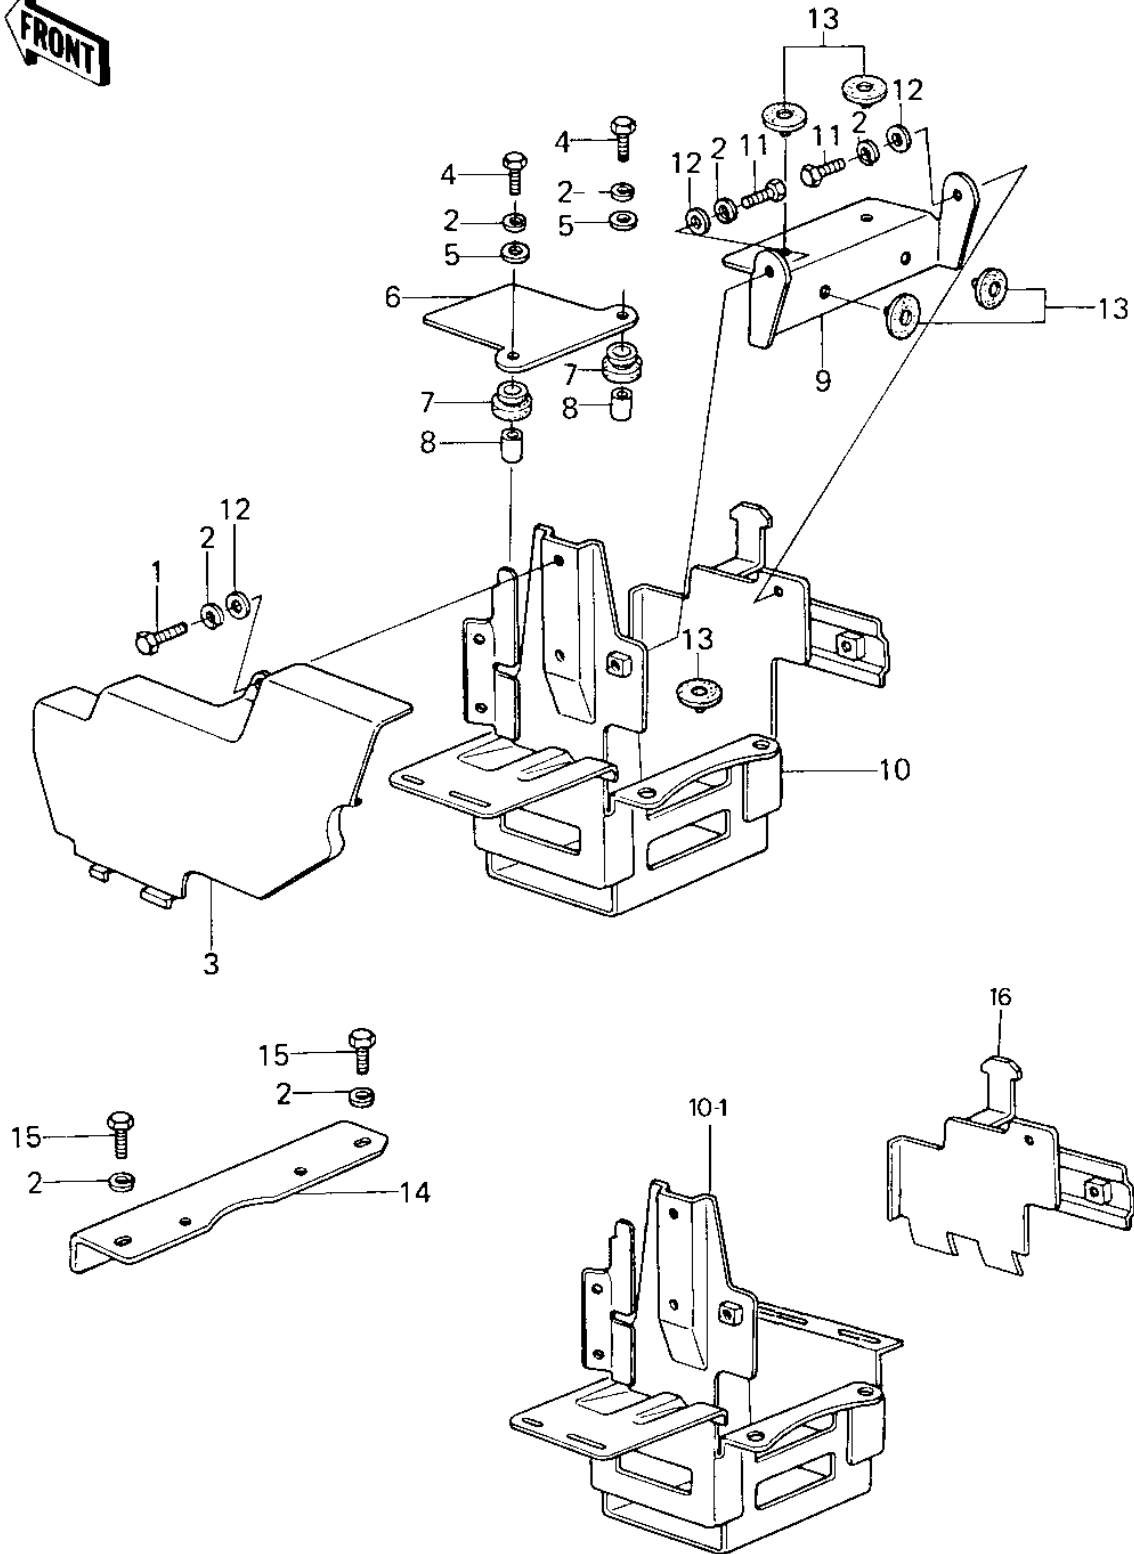

1980 Police 1000 PARTS DIAGRAM

BATTERY CASE/ELECTRO BRACKET ('79-'81 G2)

1980 Police 1000 PARTS LIST

BATTERY CASE/ELECTRO BRACKET ('79-'81 G2)

ITEM NAME	PART NUMBER	QUANTITY
BOLT-UPSET 6X14 (Ref # 1)	112B0614	1
WASHER SPRING 6MM (Ref # 2)	461F0600	9
BRACKET,BASE (Ref # 3)	11034-1180	1
BOLT-UPSET,6X40 (Ref # 4)	112G0640	4
WASHER,6.5X16X2 (Ref # 5)	92022-1565	4
STAY,AIR CLEANER (Ref # 6)	32105-007	1
DAMPER RUBBER,BTT CA (Ref # 7)	92075-146	4
COLLAR 6.8X10X14.5 (Ref # 8)	92027-156	4
BAND,BATTERY (Ref # 9)	32100-4001	1
CASE,BATTERY (Ref # 10-1)	32097-4001	1
BOLT-UPSET,6X12 (Ref # 11)	112G0612	3
WASHER PLAIN 6MM (Ref # 12)	410B0600	4
DAMPER RUBBER (Ref # 13)	92075-078	10
PLATE,BATTERY CASE (Ref # 14)	13169-4009	1
BOLT-UPSET,6X16 (Ref # 15)	112G0616	2
BRACKET,BASE,R.H (Ref # 16)	11034-4021	1