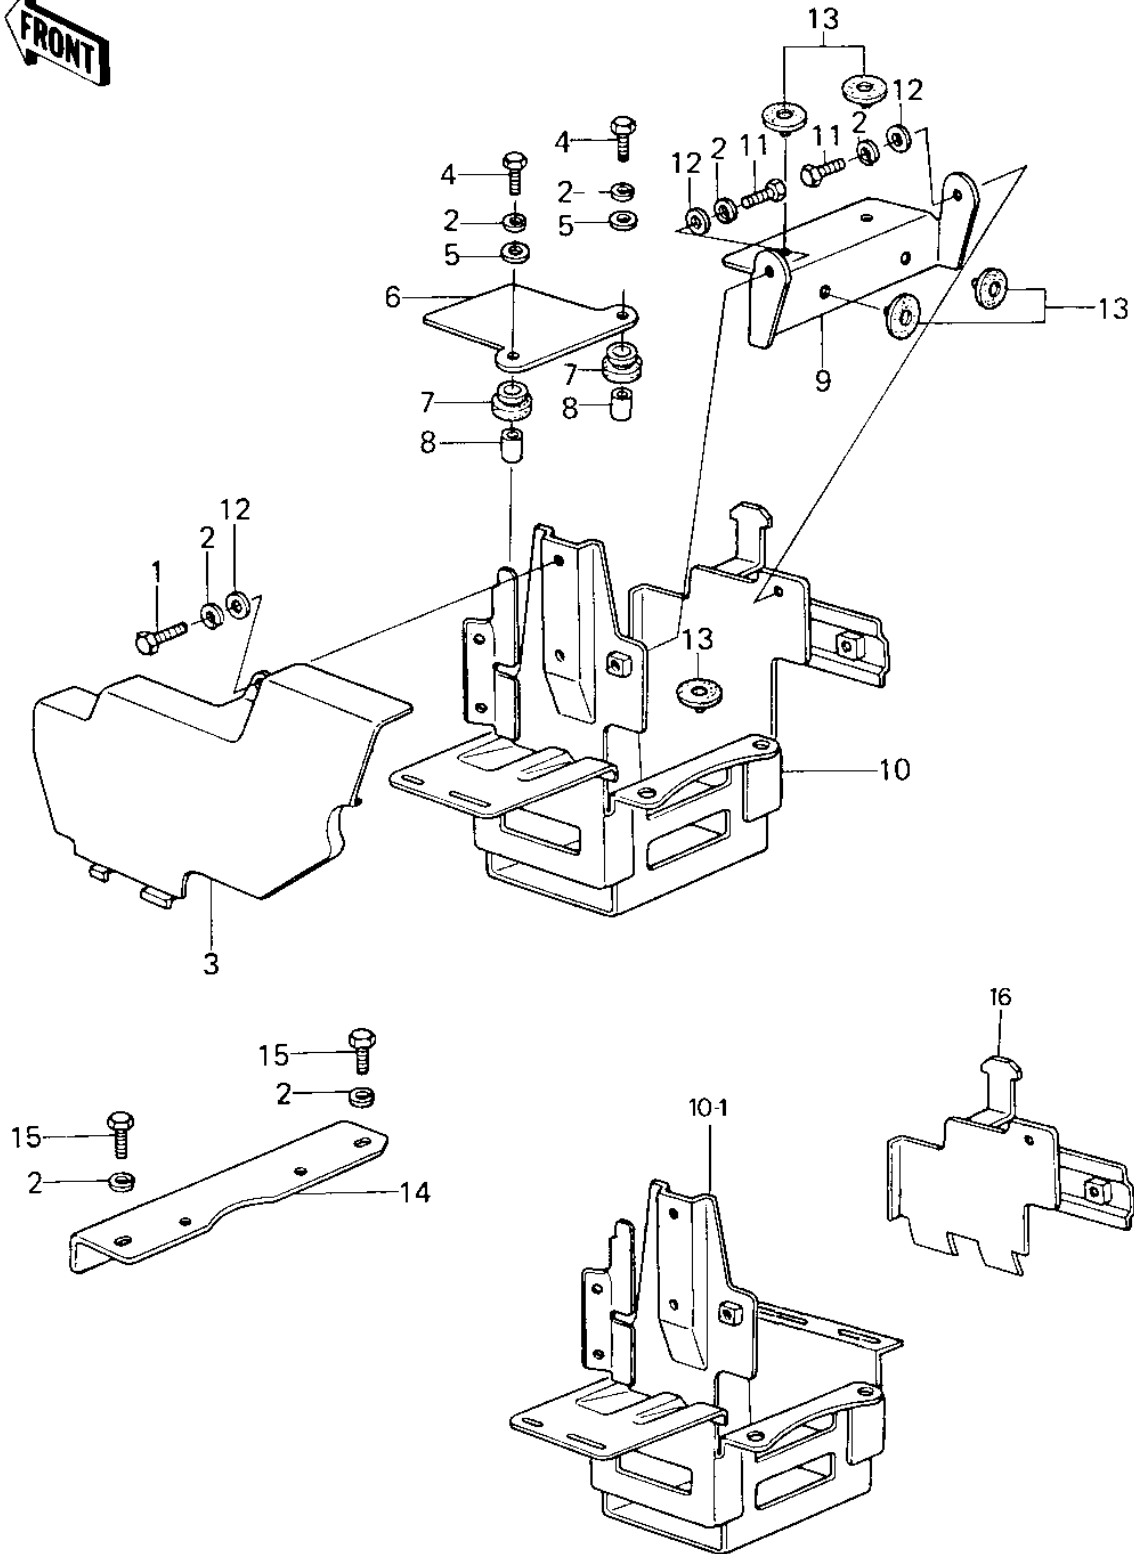

1981 Police 1000 PARTS DIAGRAM

BATTERY CASE/ELECTRO BRACKET ('79-'81 G2)

102

1981 Police 1000 PARTS LIST

BATTERY CASE/ELECTRO BRACKET ('79-'81 G2)

ITEM NAME	PART NUMBER	QUANTITY
BOLT-UPSET 6X14 (Ref # 1)	112B0614	1
WASHER SPRING 6MM (Ref # 2)	461F0600	9
BRACKET,BASE (Ref # 3)	11034-1180	1
BOLT-UPSET,6X40 (Ref # 4)	112G0640	4
WASHER,6.5X16X2 (Ref # 5)	92022-1565	4
STAY,AIR CLEANER (Ref # 6)	32105-007	1
DAMPER RUBBER,BTT CA (Ref # 7)	92075-146	4
COLLAR 6.8X10X14.5 (Ref # 8)	92027-156	4
BAND,BATTERY (Ref # 9)	32100-4001	1
CASE,BATTERY (Ref # 10-1)	32097-4001	1
BOLT-UPSET,6X12 (Ref # 11)	112G0612	3
WASHER PLAIN 6MM (Ref # 12)	410B0600	4
DAMPER RUBBER (Ref # 13)	92075-078	10
PLATE,BATTERY CASE (Ref # 14)	13169-4009	1
BOLT-UPSET,6X16 (Ref # 15)	112G0616	2
BRACKET,BASE,R.H (Ref # 16)	11034-4021	1