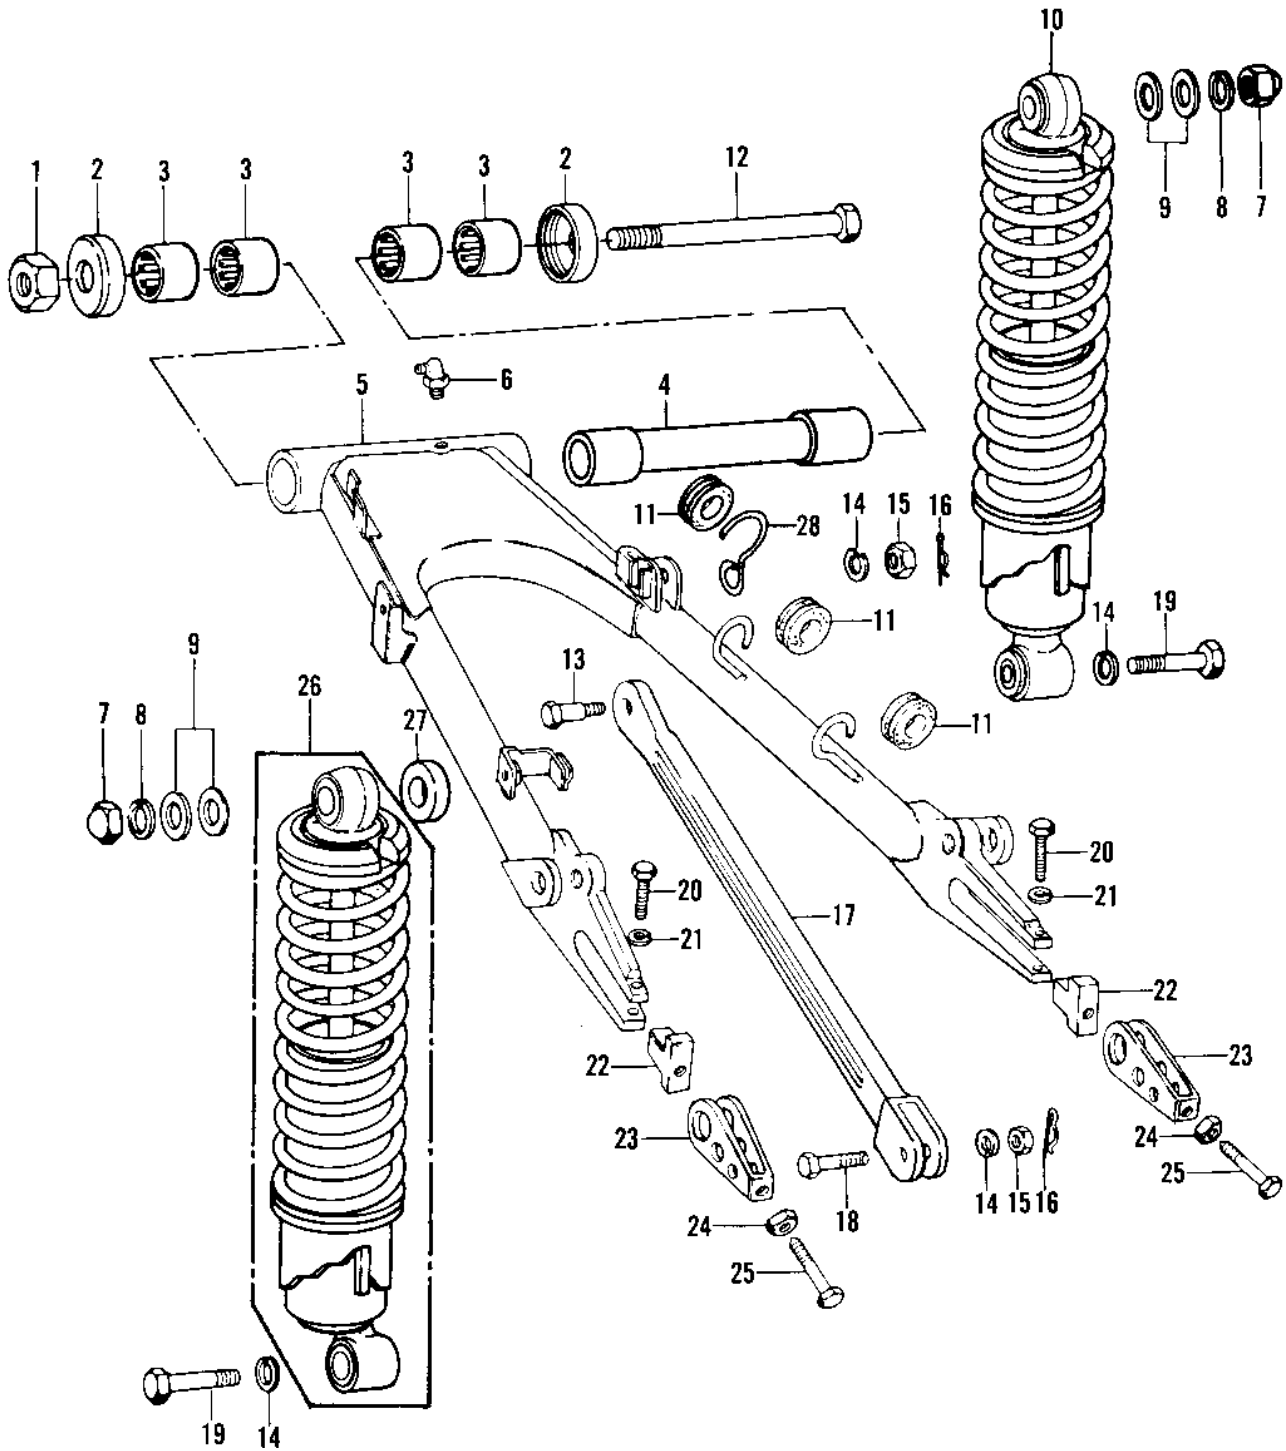

1979 Police 1000 PARTS DIAGRAM

SWING ARM/SHOCK ABSORBERS ('79-'81 G2/C3)

1979 Police 1000 PARTS LIST

SWING ARM/SHOCK ABSORBERS ('79-'81 G2/G3)

ITEM NAME	PART NUMBER	QUANTITY
NUT-SELF LOCKING (Ref # 1)	92019-012	1
CAP,SWING ARM (Ref # 2)	33035-009	2
BEARING-NEEDLE,HK221 (Ref # 3)	92046-1115	4
SLEEVE,SWING ARM (Ref # 4)	42036-1011	1
SWING ARM (Ref # 5)	33001-1008	1
GREASE NIPPLE (Ref # 6)	92005-002	1
NUT 12MM (Ref # 7)	92020-014	2
WASHER PLAIN 12MM (Ref # 9)	410B1200	4
SHOCKABSORBER,RR (Ref # 10)	45014-4013	1
DAMPER RUBBER (Ref # 11)	43064-007	3
SHAFT,SWING ARM PIVO (Ref # 12)	33032-036	1
BOLT,HEX HEAD,10X39 (Ref # 13)	92003-218	1
WASHER SPRING 10MM (Ref # 14)	461F1000	4
NUT,10MM (Ref # 15)	314B1000	1
PIN,SNAP (Ref # 16)	554A0800	2
TORQUE LINK,REAR HUB (Ref # 17)	43007-049	1
BOLT,10X47 (Ref # 18)	92001-1145	1
BOLT HEX HEAD 10X35 (Ref # 19)	113N1035	2
BOLT (Ref # 20)	110G0840	2
WASHER SPRING 8MM (Ref # 21)	461F0800	2
STOPPER,CHAIN ADJUST (Ref # 22)	33044-001	2
ADJUSTER,CHAIN (Ref # 23)	33040-066	2
NUT 10MM (Ref # 24)	315B1000	3
BOLT-CHN ADJUST 10MM (Ref # 25)	92001-143	2
SHOCKABSORBER,RR (Ref # 26)	45014-4013	1
SPACER,LH REAR SHOCK (Ref # 27)	92026-4001	1
CLAMP,BRAKE HOSE (Ref # 28)	92037-1061	1