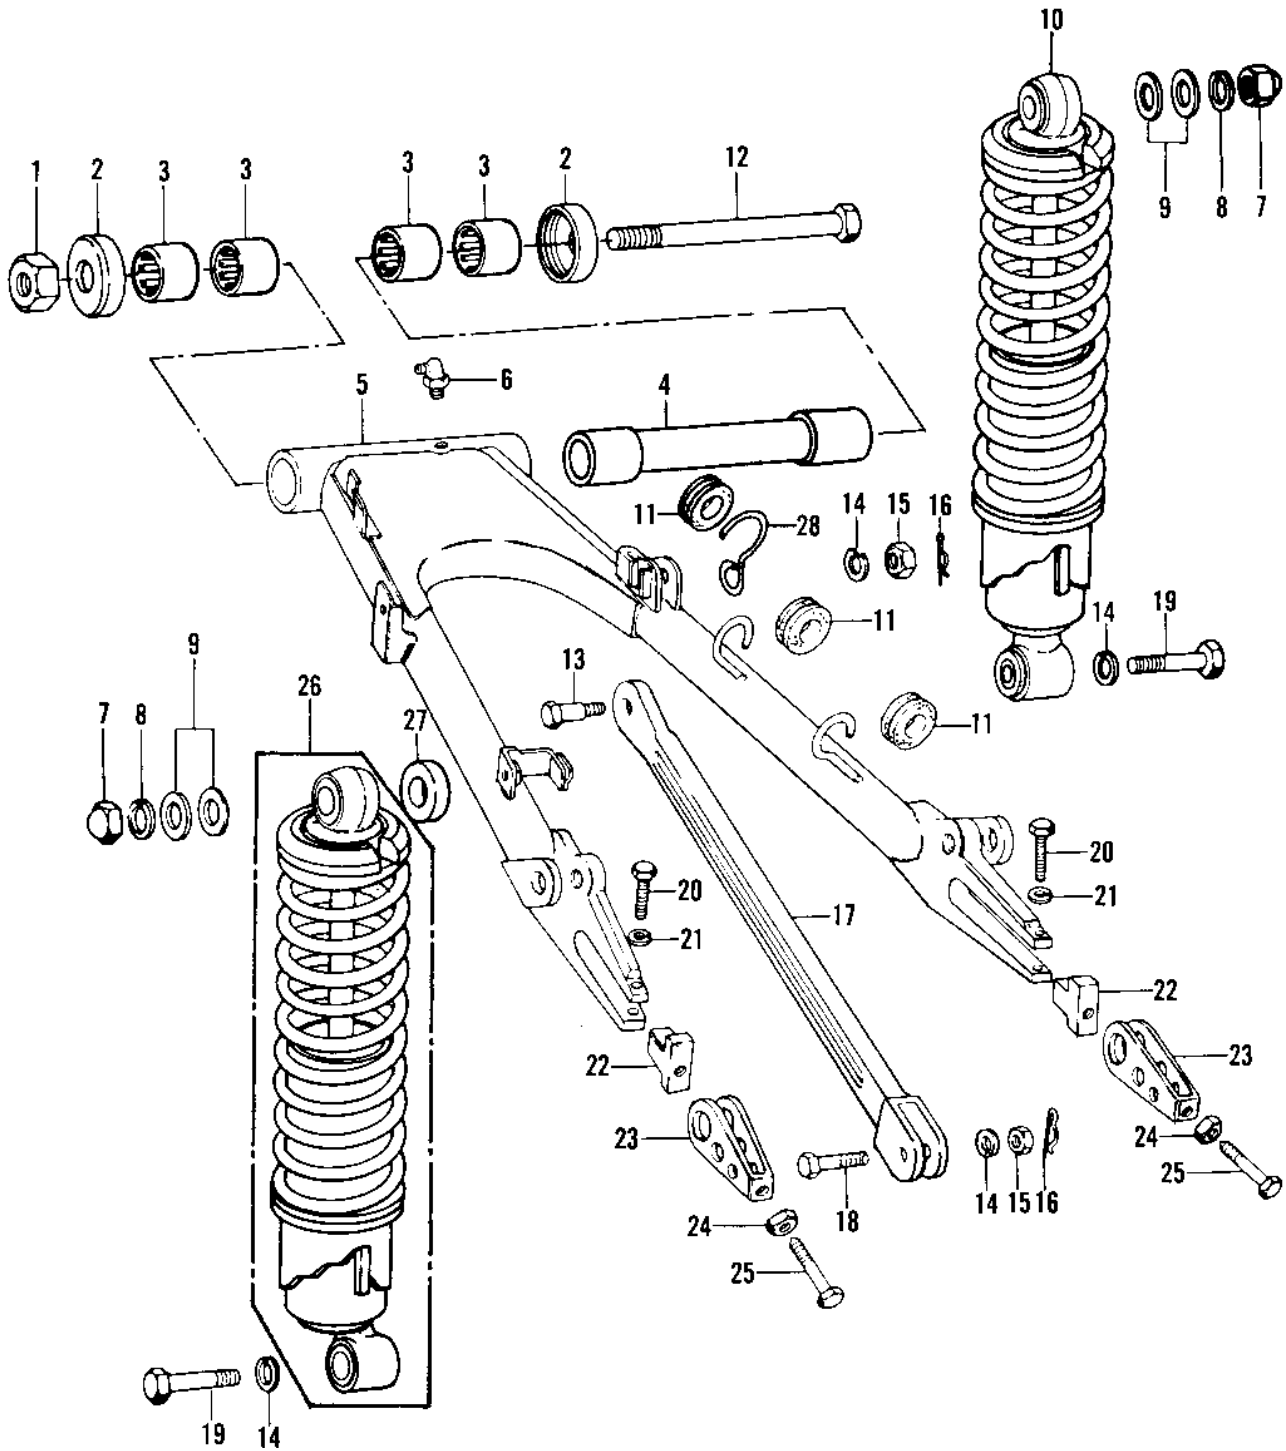

1981 Police 1000 PARTS DIAGRAM

SWING ARM/SHOCK ABSORBERS ('79-'81 G2/C3)

1981 Police 1000 PARTS LIST

SWING ARM/SHOCK ABSORBERS ('79-'81 G2/G3)

ITEM NAME	PART NUMBER	QUANTITY
-----------	-------------	----------