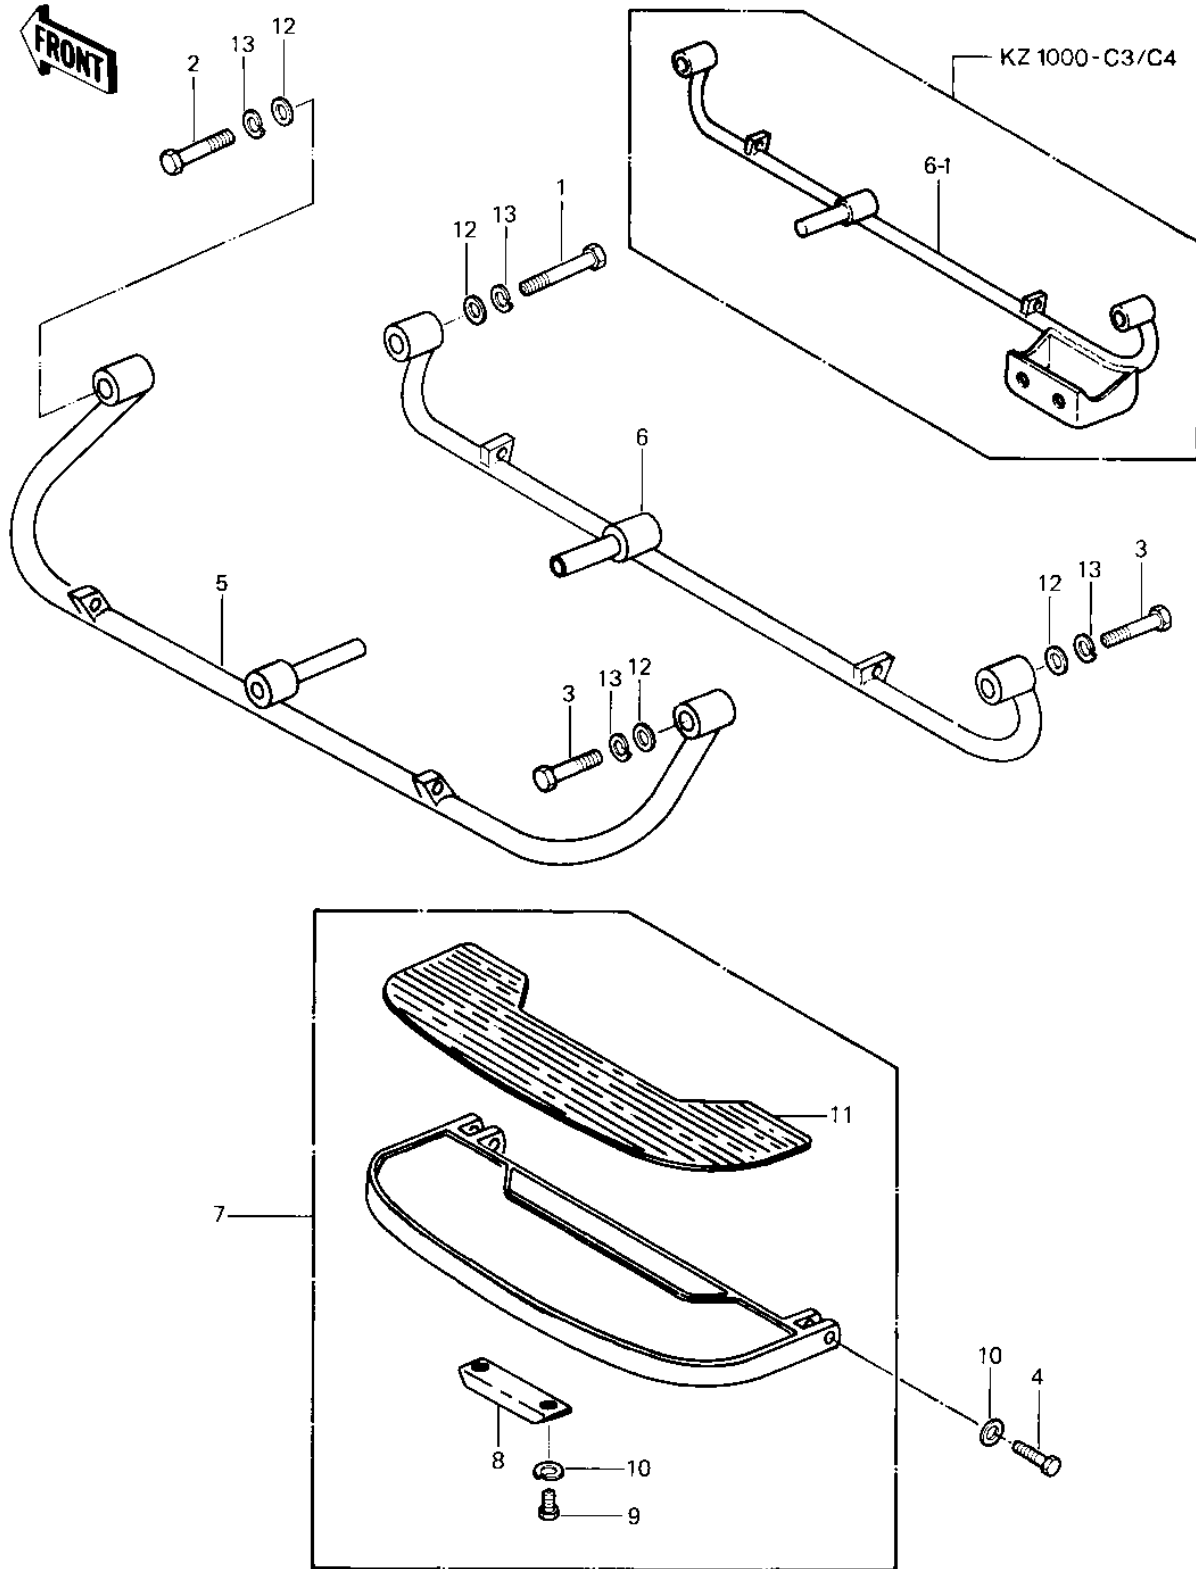

1980 Police 1000 PARTS DIAGRAM

FOOTRESTS ('79-'81 C2/C3/C4)

1980 Police 1000 PARTS LIST

FOOTRESTS ('79-'81 C2/C3/C4)

ITEM NAME	PART NUMBER	QUANTITY
BOLT,FLANGED,10X70 (Ref # 1)	92001-1618	1
BOLT,HEX HEAD,10X50 (Ref # 2)	92001-1254	1
BOLT,HEX HEAD,10X60 (Ref # 3)	113B1060	2
BOLT-UPSET (Ref # 4)	112G0645	4
BRKT,FOOTBOARD, LH (Ref # 5)	34003-1005	1
BRACKET,FOOTBOARD,R. (Ref # 6-1)	34003-4003	1
FOOTBOARD ASSY. (Ref # 7)	34027-1002	2
PLATE,FOOTBRD, SKID (Ref # 8)	13169-1011	2
BOLT,6X10 (Ref # 9)	112G0610	4
WASHER SPRING 6MM (Ref # 10)	461F0600	8
DAMPER ASSY,STEP (Ref # 11)	92075-4002	2
WASHER PLAIN 10MM (Ref # 12)	411B1000	4
WASHER SPRING 10MM (Ref # 13)	461F1000	4