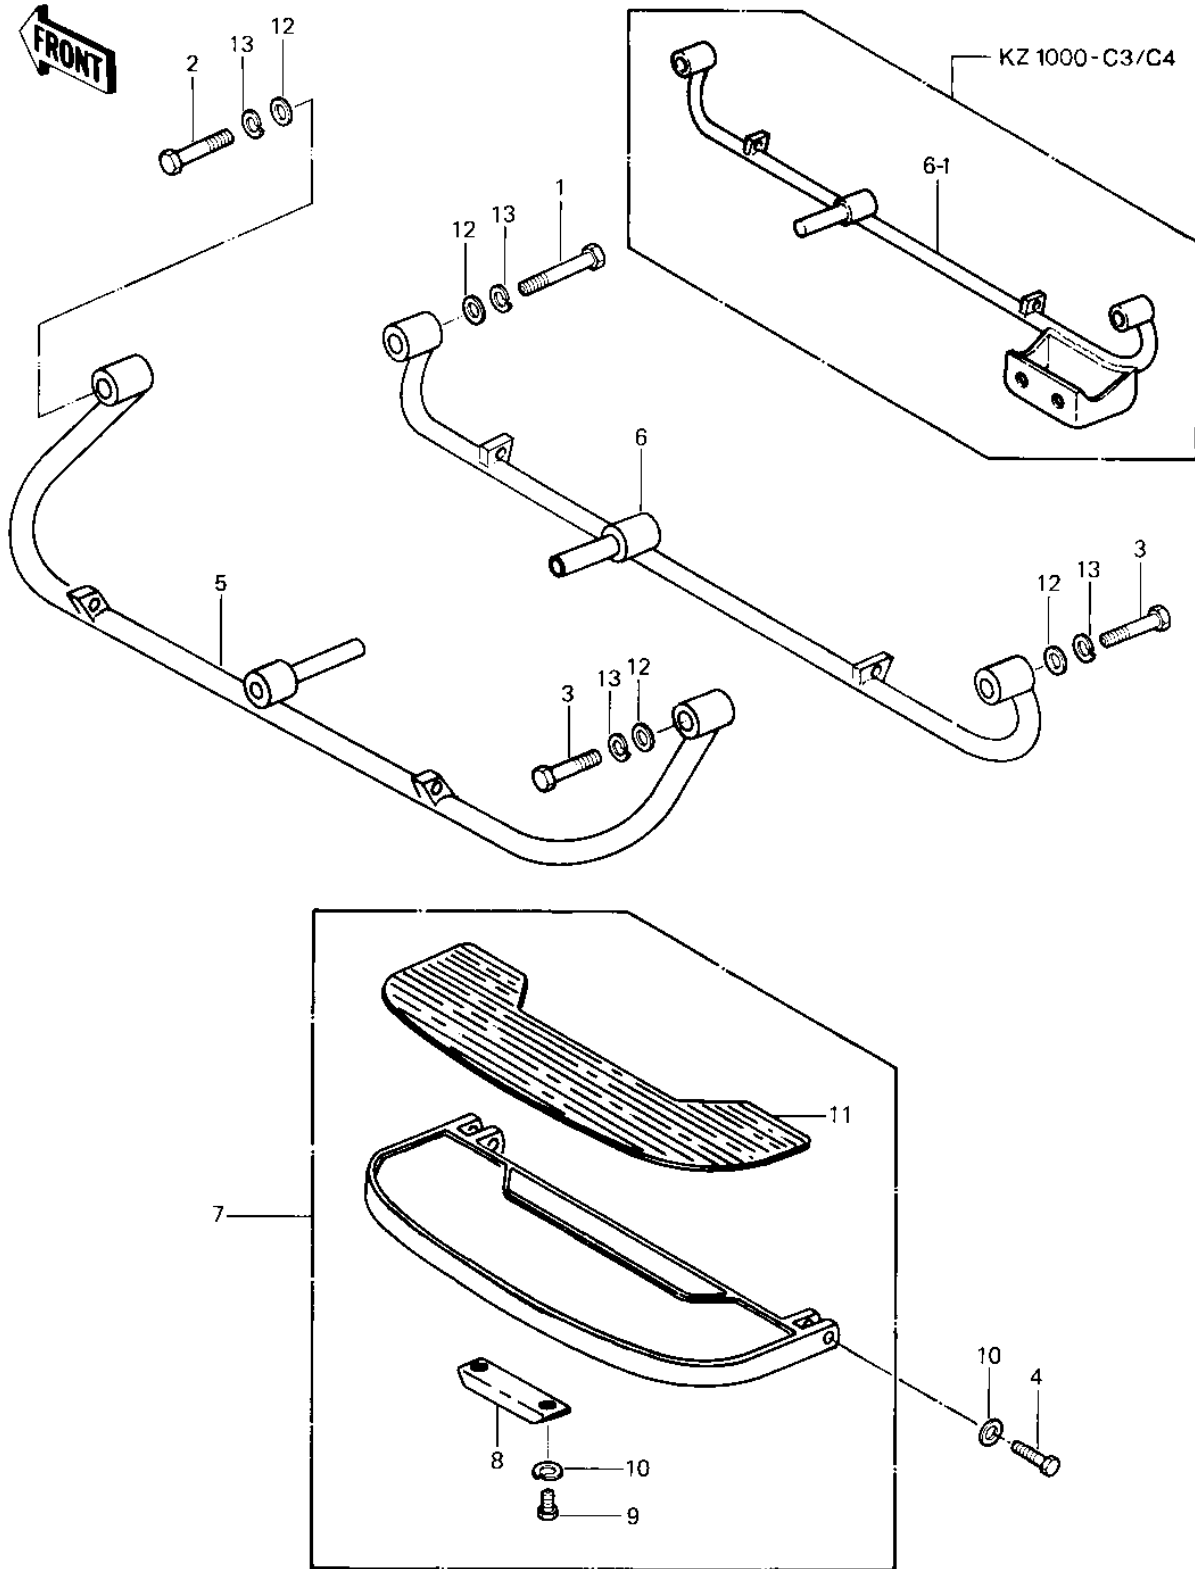

1981 Police 1000 PARTS DIAGRAM

FOOTRESTS ('79-'81 C2/C3/C4)

1981 Police 1000 PARTS LIST

FOOTRESTS ('79-'81 C2/C3/C4)

ITEM NAME	PART NUMBER	QUANTITY
BOLT,FLANGED,10X70 (Ref # 1)	92001-1618	1
BOLT,HEX HEAD,10X50 (Ref # 2)	92001-1254	1
BOLT,HEX HEAD,10X60 (Ref # 3)	113B1060	2
BOLT-UPSET (Ref # 4)	112G0645	4
BRKT,FOOTBOARD, LH (Ref # 5)	34003-1005	1
BRACKET,FOOTBOARD,R. (Ref # 6-1)	34003-4003	1
FOOTBOARD ASSY. (Ref # 7)	34027-1002	2
PLATE,FOOTBRD, SKID (Ref # 8)	13169-1011	2
BOLT,6X10 (Ref # 9)	112G0610	4
WASHER SPRING 6MM (Ref # 10)	461F0600	8
DAMPER ASSY,STEP (Ref # 11)	92075-4002	2
WASHER PLAIN 10MM (Ref # 12)	411B1000	4
WASHER SPRING 10MM (Ref # 13)	461F1000	4