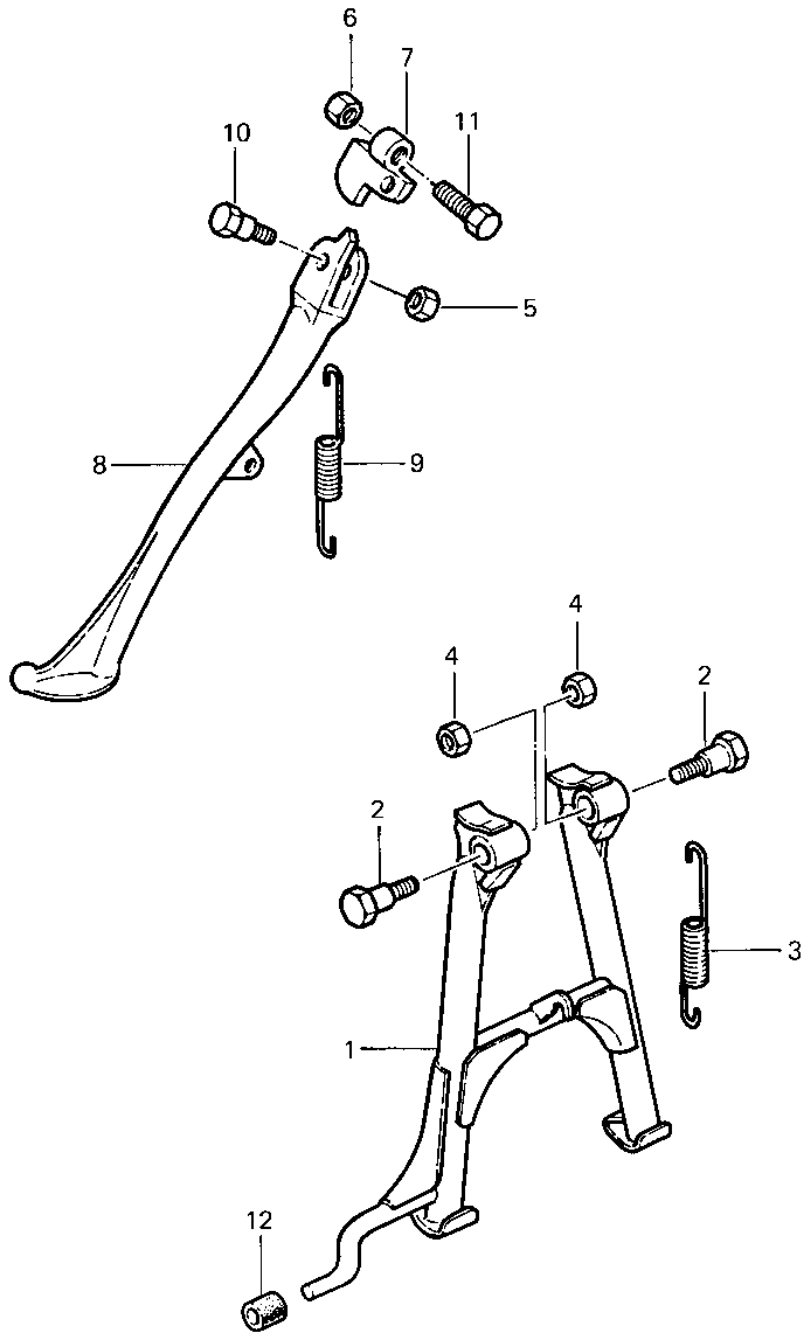

# 1979 Police 1000 PARTS DIAGRAM

STANDS ('79-'81 C2/C3/C4)

102

# 1979 Police 1000 PARTS LIST

STANDS ('79-'81 C2/C3/C4)

ITEM NAME	PART NUMBER	QUANTITY
STAND-MAIN (Ref # 1)	34011-1015	1
SHAFT MAIN STAND (Ref # 2)	34019-014	2
SPRING,MAIN STAND (Ref # 3)	34023-012	1
NUT,MAIN STAND FITT (Ref # 4)	92016-044	2
NUT 10MM (Ref # 5)	315B1000	1
NUT,LOCK,10MM (Ref # 6)	92019-021	1
BRACKET-STAND,SIDE S (Ref # 7)	32043-4004	1
STAND-SIDE (Ref # 8)	34024-1216	1
SPRING,SIDE STAND (Ref # 9)	34025-005	1
BOLT,SIDE STAND (Ref # 10)	92001-4028	1
BOLT 10X60 (Ref # 11)	92001-4013	1
DAMPER,MAIN STAND (Ref # 12)	92075-318	1