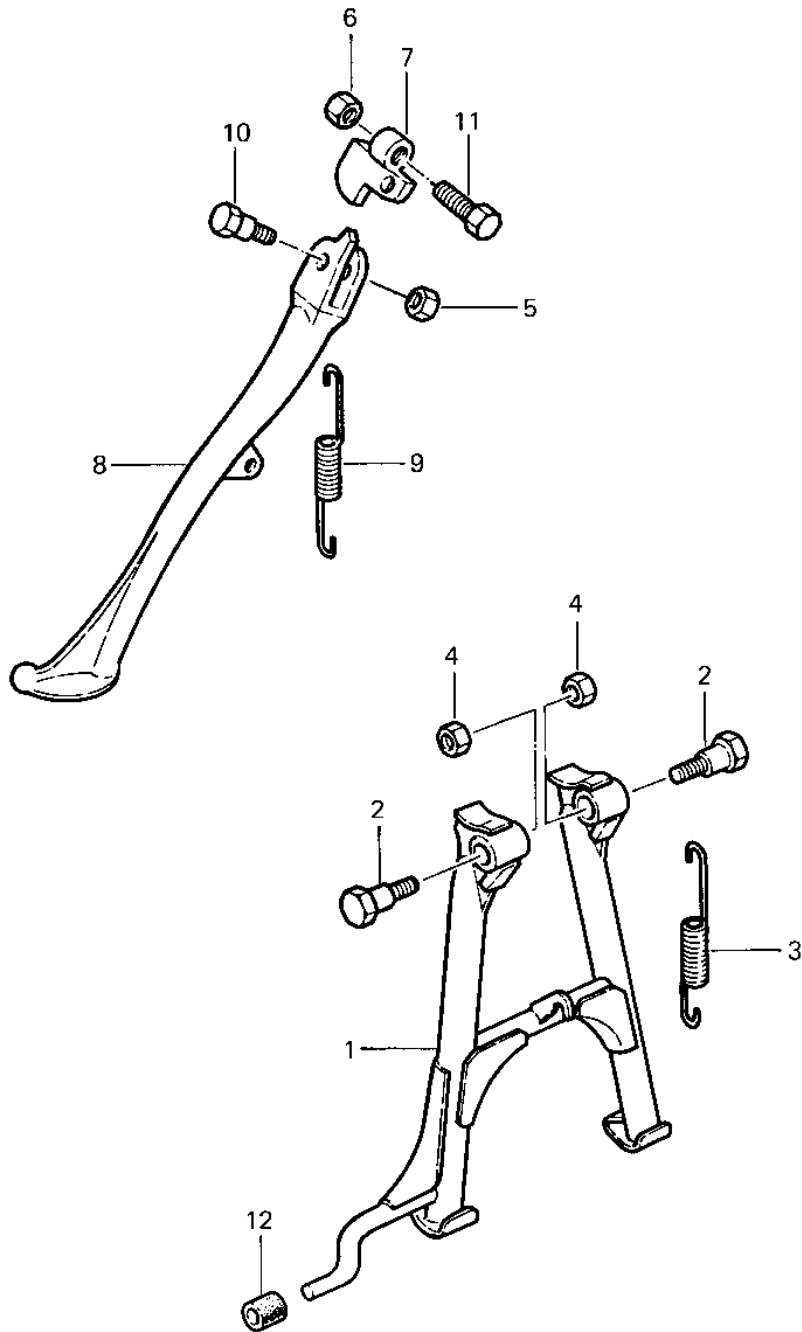

1981 Police 1000 PARTS DIAGRAM

STANDS ('79-'81 C2/C3/C4)

102

1981 Police 1000 PARTS LIST

STANDS ('79-'81 C2/C3/C4)

ITEM NAME	PART NUMBER	QUANTITY
STAND-MAIN (Ref # 1)	34011-1015	1
SHAFT MAIN STAND (Ref # 2)	34019-014	2
SPRING,MAIN STAND (Ref # 3)	34023-012	1
NUT,MAIN STAND FITT (Ref # 4)	92016-044	2
NUT 10MM (Ref # 5)	315B1000	1
NUT,LOCK,10MM (Ref # 6)	92019-021	1
BRACKET-STAND,SIDE S (Ref # 7)	32043-4004	1
STAND-SIDE (Ref # 8)	34024-1216	1
SPRING,SIDE STAND (Ref # 9)	34025-005	1
BOLT,SIDE STAND (Ref # 10)	92001-4028	1
BOLT 10X60 (Ref # 11)	92001-4013	1
DAMPER,MAIN STAND (Ref # 12)	92075-318	1