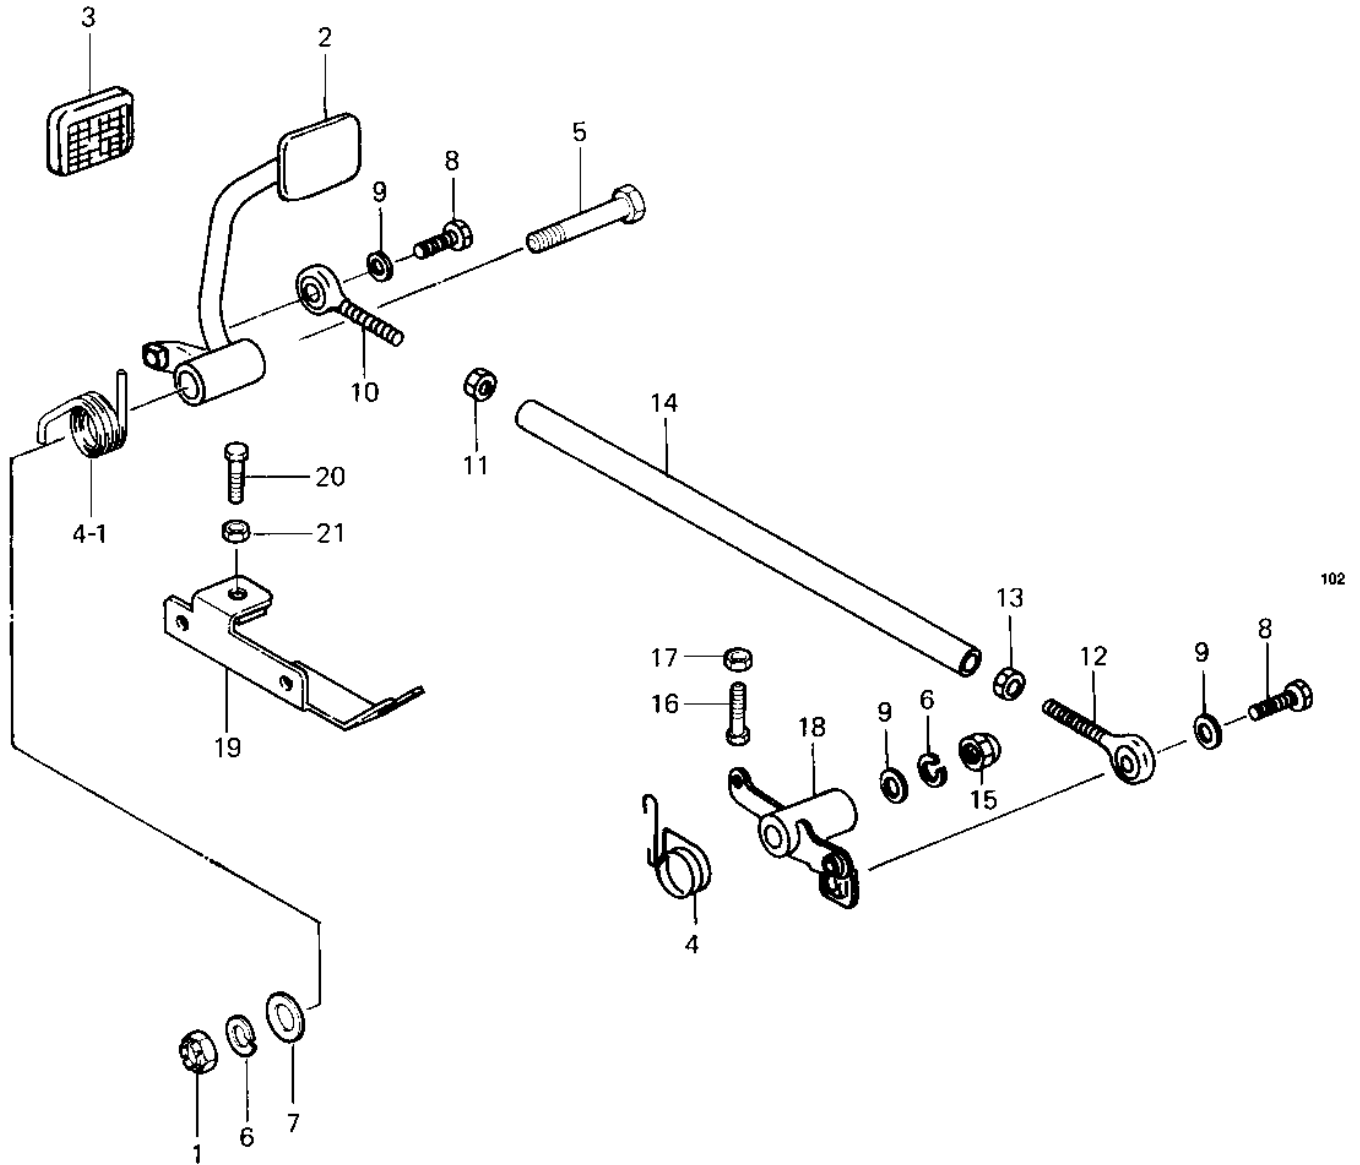

1979 Police 1000 PARTS DIAGRAM

BRAKE PEDAL (79-'81 C2/C3/C4)

—
—

1979 Police 1000 PARTS LIST

BRAKE PEDAL ('79-'81 C2/C3/C4)

ITEM NAME	PART NUMBER	QUANTITY
NUT CASTLE (Ref # 1)	321B0800	1
PEDAL, BRAKE (Ref # 2)	43001-1006	1
RUBBER,BRAKE PEDAL (Ref # 3)	43091-002	1
SPRING,BRAKE PEDAL (Ref # 4)	43005-037	1
BOLT-SMALL-UPSET,8X1 (Ref # 5)	115B08105	1
WASHER SPRING 8MM (Ref # 6)	461F0800	2
WASHER PLAIN 8MM (Ref # 7)	410B0800	1
BOLT-SMALL-UPSET 8X2 (Ref # 8)	115G0825	2
WASHER,8.5X20X1.6 (Ref # 9)	92022-1561	3
UNAVAILABLE IN PRICE BOOK (Ref # 10)	39112-4002	1
NUT,LH THREAD (Ref # 11)	92015-1006	1
ROD END,TIE RH MALE (Ref # 12)	39112-1001	1
NUT,RH THREAD (Ref # 13)	92015-1005	1
CONTROL ROD,BRAKE PD (Ref # 14)	39111-1001	1
NUT,CAP AND LOCK,8MM (Ref # 15)	92019-013	1
BOLT-UPSET,6X20 (Ref # 16)	112G0620	1
NUT 6MM (Ref # 17)	311B0600	1
SHAFT,REAR BRAKE (Ref # 18)	43004-1004	1