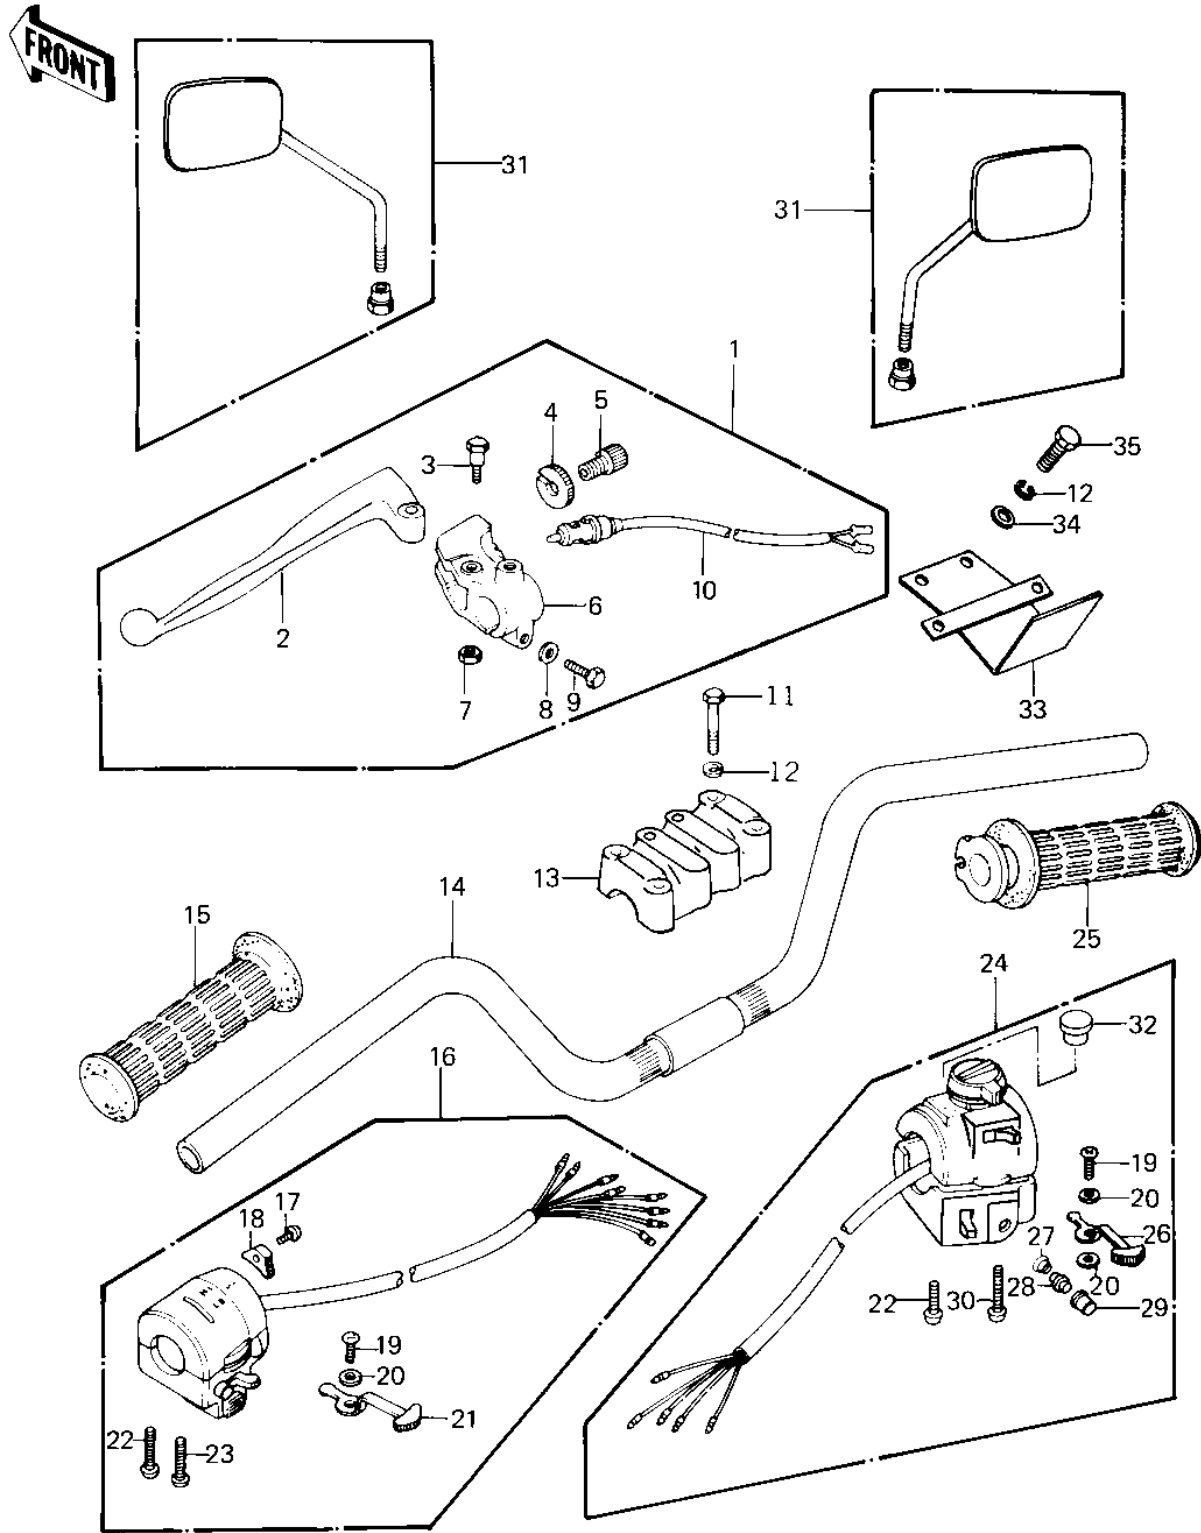

1979 Police 1000 PARTS DIAGRAM

HANDLEBAR ('79-'81 C2/C3/C4)

1979 Police 1000 PARTS LIST

HANDLEBAR ('79-'81 C2/C3/C4)

ITEM NAME	PART NUMBER	QUANTITY
LEVER ASSY,CLUTCH (Ref # 1)	46076-054	1
LEVER,CLUTCH (Ref # 2)	46092-023	1
BOLT,HEX HEAD (Ref # 3)	92007-047	1
NUT,CABLE ADJUST NUT (Ref # 4)	46056-007	1
SCREW CABLE ADJUST (Ref # 5)	46055-003	1
HOLDER,CLUTCH LEVER (Ref # 6)	46094-019	1
NUT,LOCK 6MM (Ref # 7)	92017-014	1
WASHER PLAIN 6MM (Ref # 8)	410B0600	1
BOLT HEX HEAD 6X25 (Ref # 9)	110N0625	1
SWITCH,CLUTCH (Ref # 10)	27043-002	1
BOLT 8X38 (Ref # 11)	92001-1405	4
WASHER SPRING 8MM (Ref # 12)	461F0800	6
HOLDER,HANDLEBAR (Ref # 13)	46012-1001	1
HANDLE (Ref # 14)	46003-4008	1
RUBBER,L.H GRIP (Ref # 15)	46075-028	1
HOUSING-ASSY-CNTL,LH (Ref # 16)	46091-4002	1
SCREW CNTSNK HD 3X8 (Ref # 17)	221B0308A	1
KNOB,LIGHTING SW L.H (Ref # 18)	46044-013	1
SCREW PAN HEAD 3X5 (Ref # 19)	220B0305A	2
WASHER (Ref # 20)	92095-010	3
KNOB,LIGHTING SW L.H (Ref # 21)	46043-005	1
SCREW PAN HEAD 5X30 (Ref # 22)	220B0530	2
SCREW-PAN-CROS (Ref # 23)	220B0535	1
HOUSING ASSY,R.H (Ref # 24)	46091-1009	1
GRIP ASSY,THROTTLE (Ref # 25)	46019-038	1
KNOB,LIGHTING SW R.H (Ref # 26)	46043-004	1
SWITCH ASSY,HORN BUT (Ref # 27)	27010-1009	1
SWITCH ASSY,HORN BUT (Ref # 28)	27010-1009	1
SWITCH ASSY,HORN BUT (Ref # 29)	27010-1009	1

1979 Police 1000 PARTS LIST

HANDLEBAR ('79-'81 C2/C3/C4)

ITEM NAME	PART NUMBER	QUANTITY
SCREW-PAN-CROS (Ref # 30)	220B0540	1
REAR VIEW MIRROR (Ref # 31)	56001-1006	2
BRACKET,RADIO SPEAKE (Ref # 33)	23062-1001	1
WASHER PLAIN 8MM (Ref # 34)	410B0800	2
BOLT HEAD LAMP MOUNT (Ref # 35)	92007-003	2