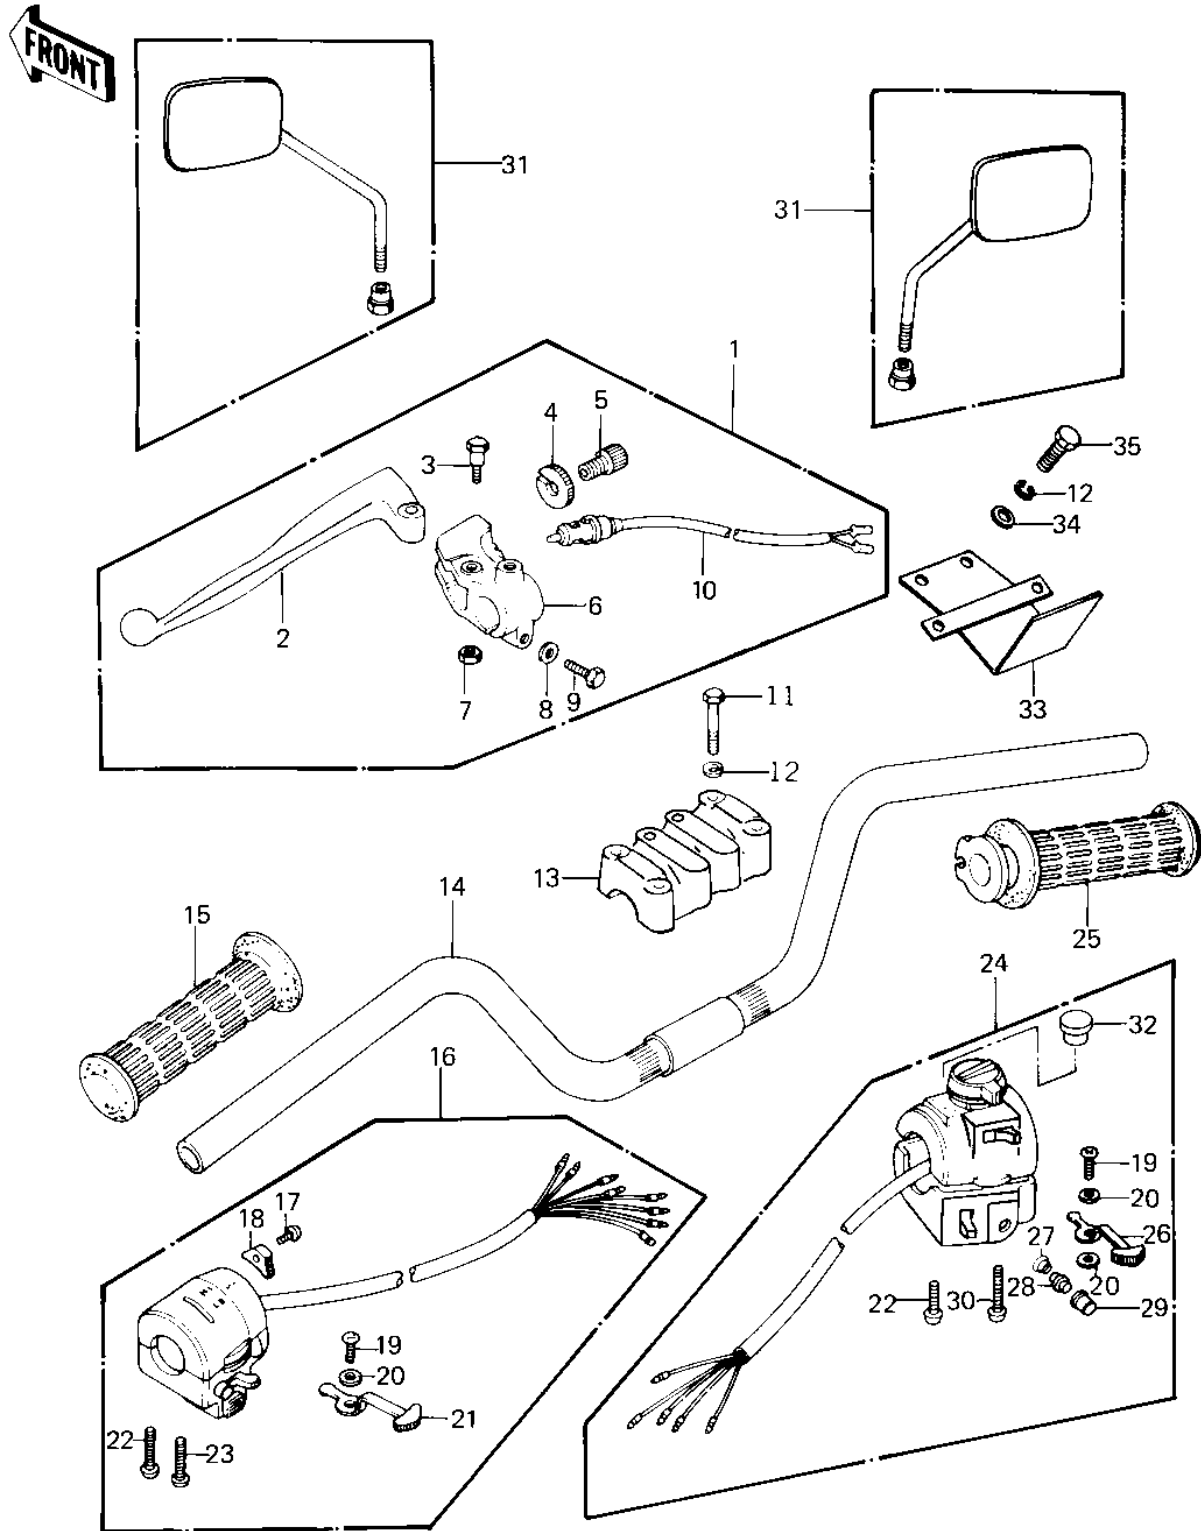

1980 Police 1000 PARTS DIAGRAM

HANDLEBAR ('79-'81 C2/C3/C4)

1980 Police 1000 PARTS LIST

HANDLEBAR ('79-'81 C2/C3/C4)

ITEM NAME	PART NUMBER	QUANTITY
LEVER ASSY,CLUTCH (Ref # 1)	46076-054	1
LEVER,CLUTCH (Ref # 2)	46092-023	1
BOLT,HEX HEAD (Ref # 3)	92007-047	1
NUT,CABLE ADJUST NUT (Ref # 4)	46056-007	1
SCREW CABLE ADJUST (Ref # 5)	46055-003	1
HOLDER,CLUTCH LEVER (Ref # 6)	46094-019	1
NUT,LOCK 6MM (Ref # 7)	92017-014	1
WASHER PLAIN 6MM (Ref # 8)	410B0600	1
BOLT HEX HEAD 6X25 (Ref # 9)	110N0625	1
SWITCH,CLUTCH (Ref # 10)	27043-002	1
BOLT 8X38 (Ref # 11)	92001-1405	4
WASHER SPRING 8MM (Ref # 12)	461F0800	6
HOLDER,HANDLEBAR (Ref # 13)	46012-1001	1
HANDLE (Ref # 14)	46003-4008	1
RUBBER,L.H GRIP (Ref # 15)	46075-028	1
HOUSING-ASSY-CNTL,LH (Ref # 16)	46091-4002	1
SCREW CNTSNK HD 3X8 (Ref # 17)	221B0308A	1
KNOB,LIGHTING SW L.H (Ref # 18)	46044-013	1
SCREW PAN HEAD 3X5 (Ref # 19)	220B0305A	2
WASHER (Ref # 20)	92095-010	3
KNOB,LIGHTING SW L.H (Ref # 21)	46043-005	1
SCREW PAN HEAD 5X30 (Ref # 22)	220B0530	2
SCREW-PAN-CROS (Ref # 23)	220B0535	1
HOUSING ASSY,R.H (Ref # 24)	46091-1009	1
GRIP ASSY,THROTTLE (Ref # 25)	46019-038	1
KNOB,LIGHTING SW R.H (Ref # 26)	46043-004	1
SWITCH ASSY,HORN BUT (Ref # 27)	27010-1009	1
SWITCH ASSY,HORN BUT (Ref # 28)	27010-1009	1
SWITCH ASSY,HORN BUT (Ref # 29)	27010-1009	1

1980 Police 1000 PARTS LIST

HANDLEBAR ('79-'81 C2/C3/C4)

ITEM NAME	PART NUMBER	QUANTITY
SCREW-PAN-CROS (Ref # 30)	220B0540	1
REAR VIEW MIRROR (Ref # 31)	56001-1006	2
BRACKET,RADIO SPEAKE (Ref # 33)	23062-1001	1
WASHER PLAIN 8MM (Ref # 34)	410B0800	2
BOLT HEAD LAMP MOUNT (Ref # 35)	92007-003	2