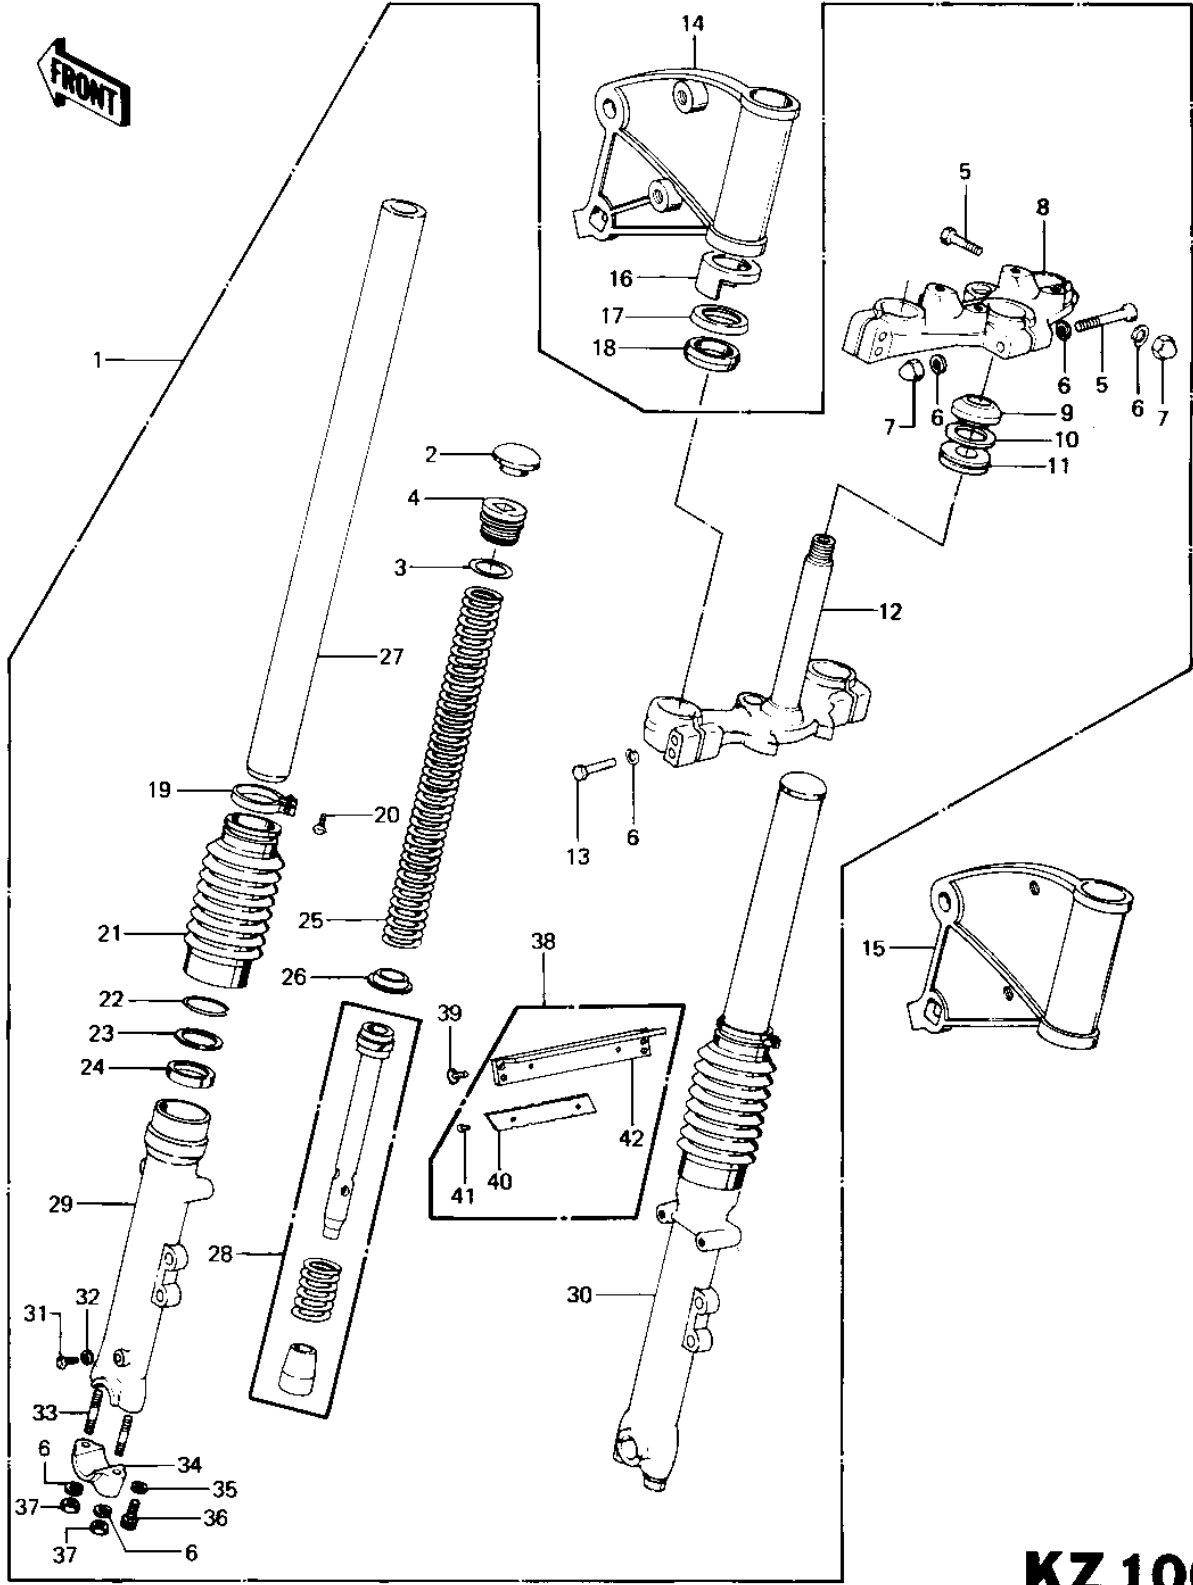

1979 Police 1000 PARTS DIAGRAM

FRONT FORK (KZ1000-C2/C3)

KZ 1000

1979 Police 1000 PARTS LIST

FRONT FORK (KZ1000-C2/C3)

ITEM NAME	PART NUMBER	QUANTITY
FORK-FRONT (Ref # 1)	44001-4002	1
CAP,RUBBER (Ref # 2)	11012-1018	2
"O" RING,FORK TOP (Ref # 3)	92055-1012	2
SEAT-FORK SPRING (Ref # 4)	44029-1046	2
BOLT-HEX HEAD,8X55 (Ref # 5)	44041-038	5
WASHER SPRING 8MM (Ref # 6)	461F0800	13
NUT FUEL TANK FRONT (Ref # 7)	92020-007	5
NUT,CAP,8M/M (Ref # 7)	323N0800	5
HEAD,STEERING STEM (Ref # 8)	44039-1003	1
CONE,STEERING STEM (Ref # 9)	92047-012	1
WASHER,PLAIN (Ref # 10)	92022-231	1
OIL SEAL,STEERING ST (Ref # 11)	92056-003	1
STEM,STEERING (Ref # 12)	44037-1027	1
BOLT,8X40 (Ref # 13)	115G0840	4
COVER,LH FORK (Ref # 14)	44033-1004	1
COVER,RH FORK (Ref # 15)	44033-1003	1
GUIDE,FORK COVER (Ref # 16)	13169-1019	2
UNAVAILABLE IN PRICE BOOK (Ref # 17)	13169-102	2
GASKET,FORK COVER (Ref # 18)	11009-1015	2
BAND,BOOT (Ref # 19)	92072-1046	2
SCREW-PAN-CROS (Ref # 20)	220B0420	2
BOOTS,FORK (Ref # 21)	49016-1006	2
CIRCLIP (Ref # 22)	92033-1002	2
WASHER (Ref # 23)	92022-1013	2
OIL SEAL (Ref # 24)	92049-1005	2
SPRING,FORK (Ref # 25)	44026-1002	2
GUIDE,FORK SPRING (Ref # 26)	44028-1001	2
TUBE,FORK INNER (Ref # 27)	44013-1002	2
CYLINDER-FORK (Ref # 28)	44022-1001	2

1979 Police 1000 PARTS LIST

FRONT FORK (KZ1000-C2/C3)

ITEM NAME	PART NUMBER	QUANTITY
TUBE,LH,FORK OUTER (Ref # 29)	44005-1004	1
TUBE,RH,FORK OUTER (Ref # 30)	44006-1004	1
SCREW PAN HEAD 4X8 (Ref # 31)	220B0408	2
GASKET FORK DRAIN PL (Ref # 32)	44045-002	2
STUD,8X35 (Ref # 33)	92004-1009	4
HOLDER,FRONT AXLE (Ref # 34)	44063-014	2
GASKET,FORK CYLINDER (Ref # 35)	44045-057	2
BOLT-FORK CYLINDER (Ref # 36)	44041-040	2
NUT,LOCK,8MM (Ref # 37)	92015-1124	4
NUT,LOCK,8MM (Ref # 37)	92015-1124	4
BRACKET ASSY,NAMEPLA (Ref # 38)	39184-4001	1
SCREW OVL CNTSNK 6X1 (Ref # 39)	222E0612	4
EMBLEM,FUEL TANK (Ref # 40)	56014-1038	1
SCREW-CSK-CROS (Ref # 41)	221C0310	2
BRACKET, NAME PLATE (Ref # 42)	11034-4014	1