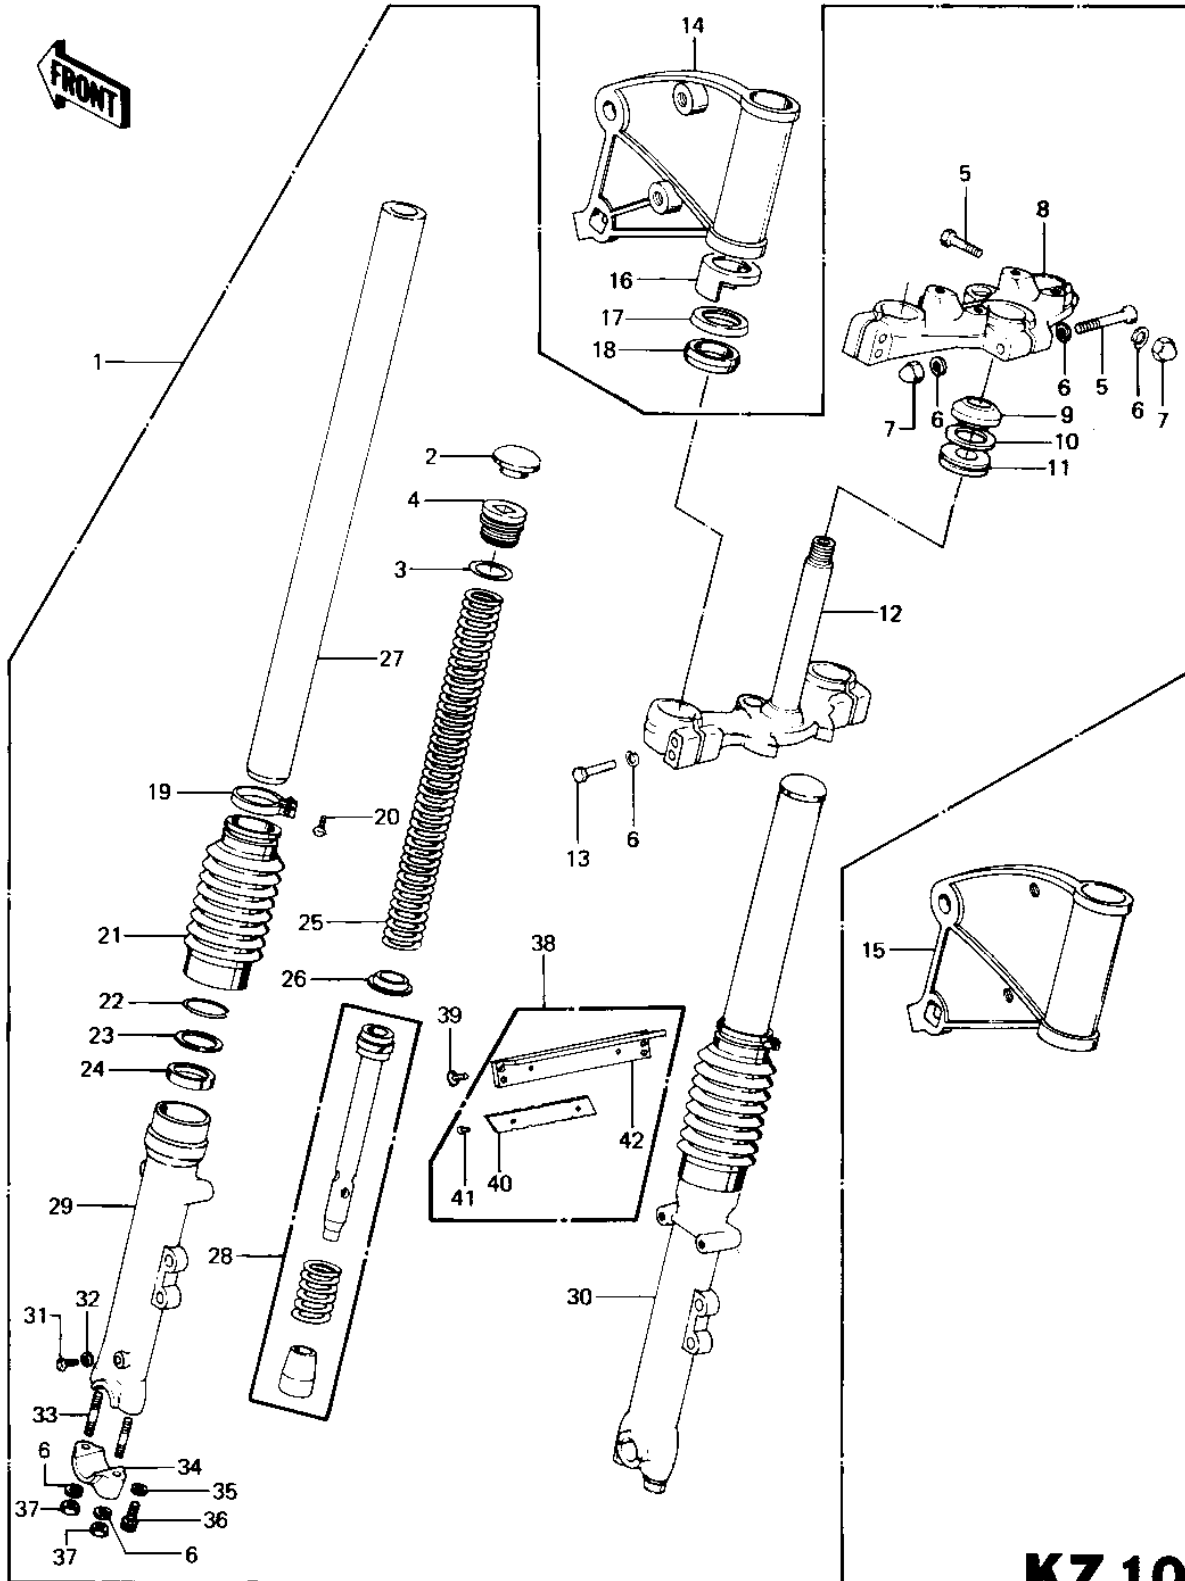

# 1981 Police 1000 PARTS DIAGRAM

FRONT FORK (KZ1000-C2/C3)

**KZ 1000**

# 1981 Police 1000 PARTS LIST

## FRONT FORK (KZ1000-C2/C3)

ITEM NAME	PART NUMBER	QUANTITY
FORK-FRONT (Ref # 1)	44001-4002	1
CAP,RUBBER (Ref # 2)	11012-1018	2
"O" RING,FORK TOP (Ref # 3)	92055-1012	2
SEAT-FORK SPRING (Ref # 4)	44029-1046	2
BOLT-HEX HEAD,8X55 (Ref # 5)	44041-038	5
WASHER SPRING 8MM (Ref # 6)	461F0800	13
NUT FUEL TANK FRONT (Ref # 7)	92020-007	5
NUT,CAP,8M/M (Ref # 7)	323N0800	5
HEAD,STEERING STEM (Ref # 8)	44039-1003	1
CONE,STEERING STEM (Ref # 9)	92047-012	1
WASHER,PLAIN (Ref # 10)	92022-231	1
OIL SEAL,STEERING ST (Ref # 11)	92056-003	1
STEM,STEERING (Ref # 12)	44037-1027	1
BOLT,8X40 (Ref # 13)	115G0840	4
COVER,LH FORK (Ref # 14)	44033-1004	1
COVER,RH FORK (Ref # 15)	44033-1003	1
GUIDE,FORK COVER (Ref # 16)	13169-1019	2
UNAVAILABLE IN PRICE BOOK (Ref # 17)	13169-102	2
GASKET,FORK COVER (Ref # 18)	11009-1015	2
BAND,BOOT (Ref # 19)	92072-1046	2
SCREW-PAN-CROS (Ref # 20)	220B0420	2
BOOTS,FORK (Ref # 21)	49016-1006	2
CIRCLIP (Ref # 22)	92033-1002	2
WASHER (Ref # 23)	92022-1013	2
OIL SEAL (Ref # 24)	92049-1005	2
SPRING,FORK (Ref # 25)	44026-1002	2
GUIDE,FORK SPRING (Ref # 26)	44028-1001	2
TUBE,FORK INNER (Ref # 27)	44013-1002	2
CYLINDER-FORK (Ref # 28)	44022-1001	2

## FRONT FORK (KZ1000-C2/C3)

ITEM NAME	PART NUMBER	QUANTITY
TUBE,LH,FORK OUTER (Ref # 29)	44005-1004	1
TUBE,RH,FORK OUTER (Ref # 30)	44006-1004	1
SCREW PAN HEAD 4X8 (Ref # 31)	220B0408	2
GASKET FORK DRAIN PL (Ref # 32)	44045-002	2
STUD,8X35 (Ref # 33)	92004-1009	4
HOLDER,FRONT AXLE (Ref # 34)	44063-014	2
GASKET,FORK CYLINDER (Ref # 35)	44045-057	2
BOLT-FORK CYLINDER (Ref # 36)	44041-040	2
NUT,LOCK,8MM (Ref # 37)	92015-1124	4
NUT,LOCK,8MM (Ref # 37)	92015-1124	4
BRACKET ASSY,NAMEPLA (Ref # 38)	39184-4001	1
SCREW OVL CNTSNK 6X1 (Ref # 39)	222E0612	4
EMBLEM,FUEL TANK (Ref # 40)	56014-1038	1
SCREW-CSK-CROS (Ref # 41)	221C0310	2
BRACKET, NAME PLATE (Ref # 42)	11034-4014	1