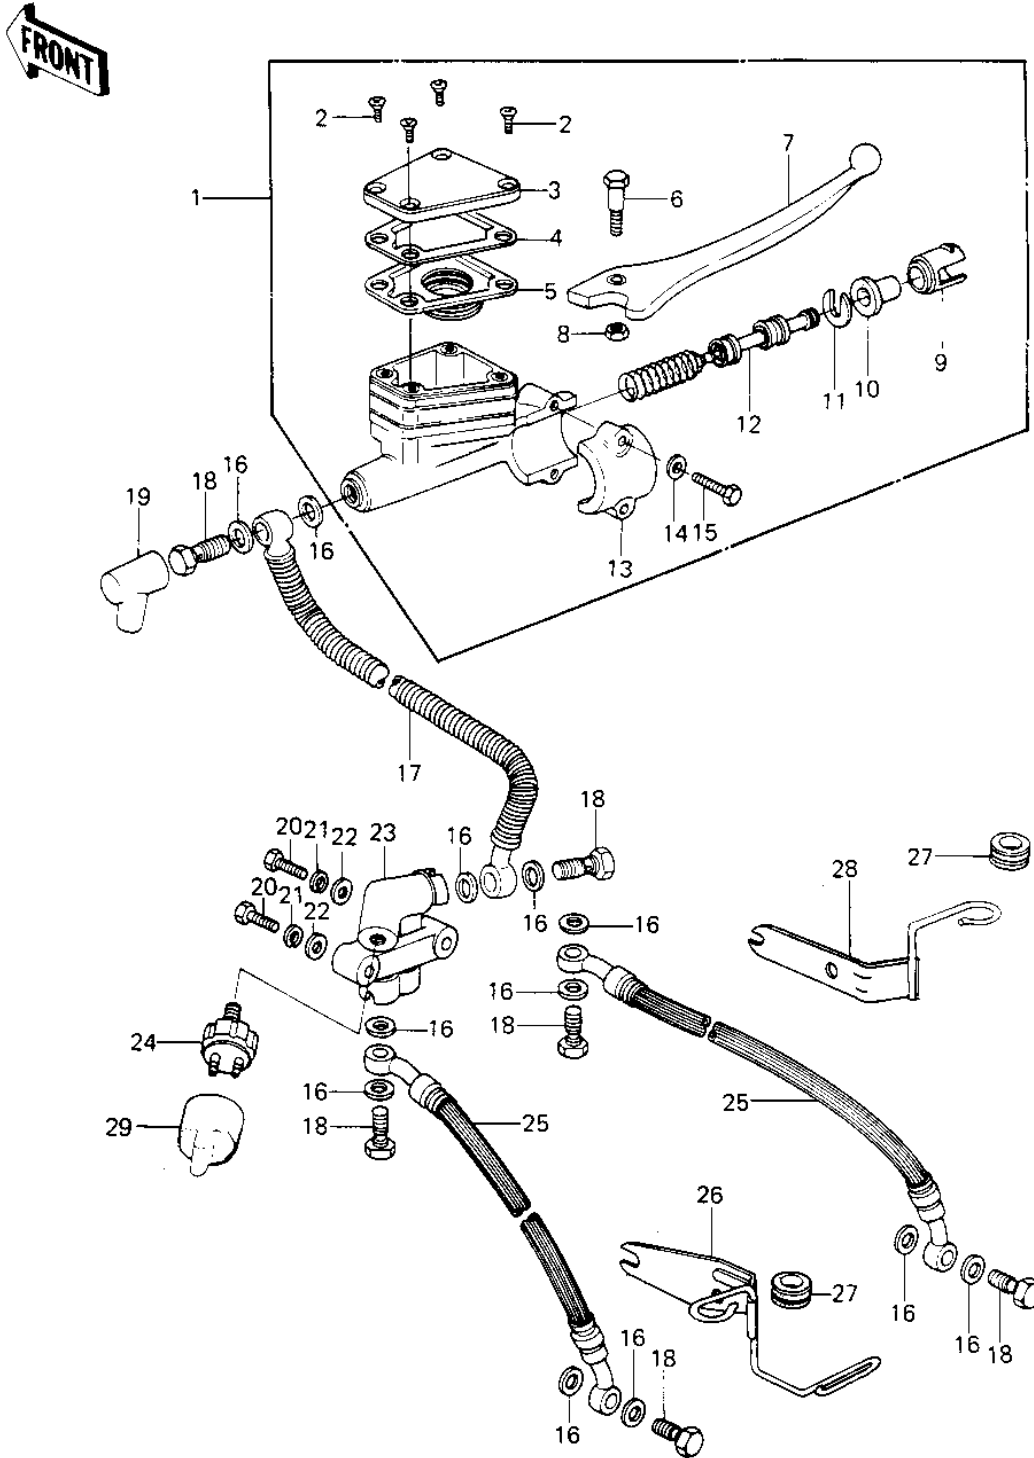

1979 Police 1000 PARTS DIAGRAM

FRONT MASTER CYLINDER (KZ1000-C2/C3)

102

KZ 1000

1979 Police 1000 PARTS LIST

FRONT MASTER CYLINDER (KZ1000-C2/C3)

ITEM NAME	PART NUMBER	QUANTITY
CYLINDER ASSY,MSTR,F (Ref # 1)	43015-1009	1
SCREW,COUNTERSUNK HE (Ref # 2)	92001-1055	4
CAP,OIL CUP (Ref # 3)	43026-1003	1
PLATE,DIAPHRAGM (Ref # 4)	43027-1002	1
DIAPHRAGM (Ref # 5)	43028-1002	1
BOLT,CLUTCH LEV FITT (Ref # 6)	92001-1056	1
LEVER,FRONT BRAKE (Ref # 7)	46092-1002	1
NUT 6MM (Ref # 8)	312B0600	1
LINER,PISTON (Ref # 9)	14008-1007	1
DUST COVER (Ref # 10)	49016-1010	1
STOPER,PISTON (Ref # 11)	43022-1001	1
PISTON-COMP-BRAKE (Ref # 12)	43020-1023	1
HOLDER,MASTER CYLIND (Ref # 13)	43034-1001	1
WASHER PLAIN 6MM (Ref # 14)	411B0600	2
BOLT HEX HEAD 6X25 (Ref # 15)	110N0625	2
WASHER-OIL BOLT (Ref # 16)	43067-001	12
HOSE,FRONT BRAKE (Ref # 17)	43059-022	1
BOLT,OIL,L=23 (Ref # 18)	92002-1888	6
BOOT,DUST (Ref # 19)	49006-1041	1
BOLT,HEX HEAD,6X45 (Ref # 20)	110N0645	2
WASHER SPRING 6MM (Ref # 21)	461F0600	2
WASHER PLAIN 6MM (Ref # 22)	411B0600	2
JOINT,FOUR WAY (Ref # 23)	43075-002	1
SWITCH-FRONT BRAKE (Ref # 24)	43065-001	1
HOSE,CALIPER BRAKE (Ref # 25)	43059-033	2
BRACKET (Ref # 26)	11034-1041	1
DAMPER RUBBER,CYL HS (Ref # 27)	43064-006	2
BRACKET,BRAKE HOSE (Ref # 28)	43063-008	1
CAP,FRONT BRK SWITCH (Ref # 29)	11012-1037	1