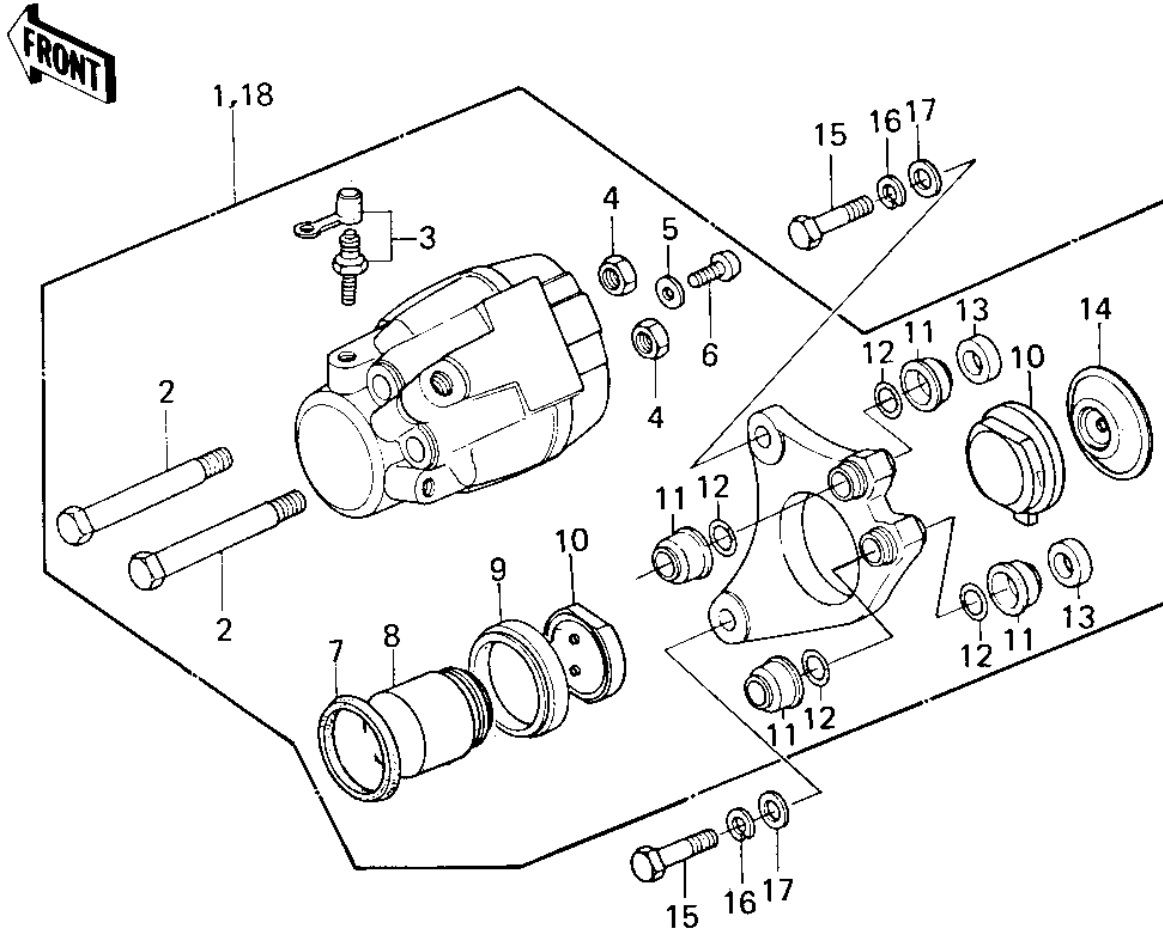

1979 Police 1000 PARTS DIAGRAM

FRONT BRAKE ('79-'81 G2/C3/C4)

1027

1979 Police 1000 PARTS LIST

FRONT BRAKE ('79-'81 G2/C3/C4)

ITEM NAME	PART NUMBER	QUANTITY
CALIPER ASSY,L.H, (Ref # 1)	43041-1024	1
BOLT (Ref # 2)	43045-006	4
BLEEDER SET (Ref # 3)	43085-001	2
NUT 10MM (Ref # 4)	315B1000	4
WASHER SPRING 6MM (Ref # 5)	461F0600	2
SCREW PAN HEAD 6X12 (Ref # 6)	220B0612	2
RING,PISTON SEAL (Ref # 7)	43049-002	2
PISTON,BRAKE,42M/M (Ref # 8)	43020-1012	2
DUST SEALD,RUBBER (Ref # 9)	43054-003	2
PAD SET (Ref # 10)	43082-1001	2
DUST SHILD,SHAFT (Ref # 11)	43052-005	8
"O" RING (Ref # 12)	43053-006	8
PLUG (Ref # 13)	43088-002	4
SPACER (Ref # 14)	43040-004	2
BOLT (Ref # 15)	92007-032	4
WASHER SPRING 10MM (Ref # 16)	461F1000	4
WASHER PLAIN 10MM (Ref # 17)	410B1000	4
CALIPER ASSY,R.H (Ref # 18)	43041-1025	1
DISC PLATE,FRONT BRA (Ref # 19)	41080-1022	2