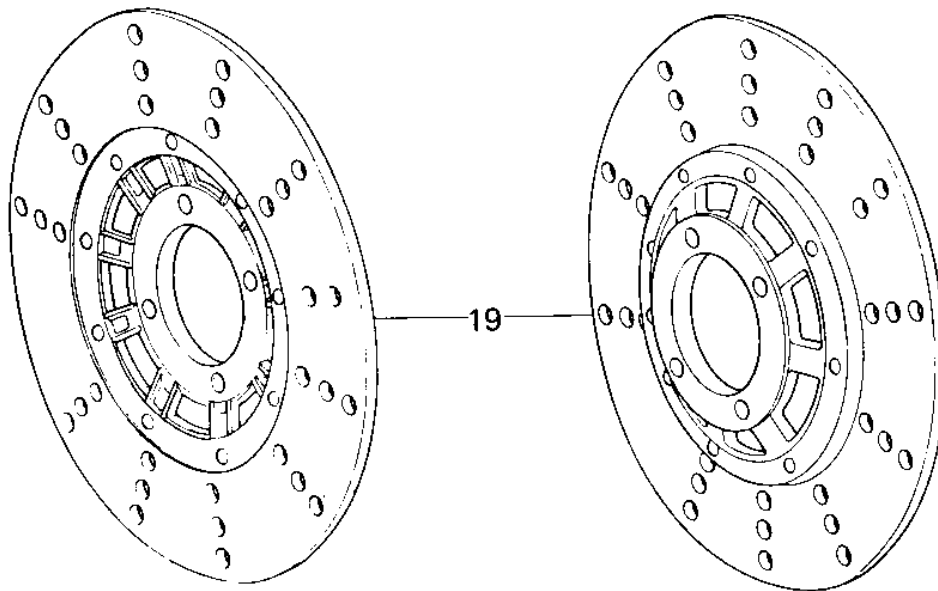

1979 Police 1000 PARTS DIAGRAM

FRONT BRAKE ('79-'81 G2/C3/C4)

1027

1979 Police 1000 PARTS LIST

FRONT BRAKE ('79-'81 G2/C3/C4)

ITEM NAME	PART NUMBER	QUANTITY
CALIPER ASSY,L.H, (Ref # 1)	43041-1024	1
BOLT (Ref # 2)	43045-006	4
BLEEDER SET (Ref # 3)	43085-001	2
NUT 10MM (Ref # 4)	315B1000	4
WASHER SPRING 6MM (Ref # 5)	461F0600	2
SCREW PAN HEAD 6X12 (Ref # 6)	220B0612	2
RING,PISTON SEAL (Ref # 7)	43049-002	2
PISTON,BRAKE,42M/M (Ref # 8)	43020-1012	2
DUST SEALD,RUBBER (Ref # 9)	43054-003	2
PAD SET (Ref # 10)	43082-1001	2
DUST SHILD,SHAFT (Ref # 11)	43052-005	8
"O" RING (Ref # 12)	43053-006	8
PLUG (Ref # 13)	43088-002	4
SPACER (Ref # 14)	43040-004	2
BOLT (Ref # 15)	92007-032	4
WASHER SPRING 10MM (Ref # 16)	461F1000	4
WASHER PLAIN 10MM (Ref # 17)	410B1000	4
CALIPER ASSY,R.H (Ref # 18)	43041-1025	1
DISC PLATE,FRONT BRA (Ref # 19)	41080-1022	2