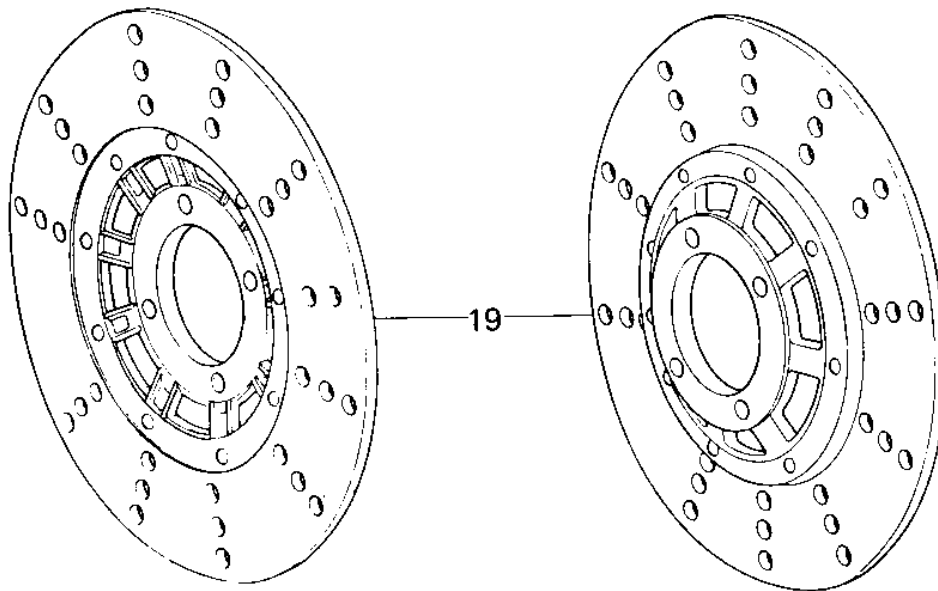

1980 Police 1000 PARTS DIAGRAM

FRONT BRAKE ('79-'81 C2/C3/C4)

1027

1980 Police 1000 PARTS LIST

FRONT BRAKE ('79-'81 G2/C3/C4)

ITEM NAME	PART NUMBER	QUANTITY
CALIPER ASSY,L.H, (Ref # 1)	43041-1024	1
BOLT (Ref # 2)	43045-006	4
BLEEDER SET (Ref # 3)	43085-001	2
NUT 10MM (Ref # 4)	315B1000	4
WASHER SPRING 6MM (Ref # 5)	461F0600	2
SCREW PAN HEAD 6X12 (Ref # 6)	220B0612	2
RING,PISTON SEAL (Ref # 7)	43049-002	2
PISTON,BRAKE,42M/M (Ref # 8)	43020-1012	2
DUST SEALD,RUBBER (Ref # 9)	43054-003	2
PAD SET (Ref # 10)	43082-1001	2
DUST SHILD,SHAFT (Ref # 11)	43052-005	8
"O" RING (Ref # 12)	43053-006	8
PLUG (Ref # 13)	43088-002	4
SPACER (Ref # 14)	43040-004	2
BOLT (Ref # 15)	92007-032	4
WASHER SPRING 10MM (Ref # 16)	461F1000	4
WASHER PLAIN 10MM (Ref # 17)	410B1000	4
CALIPER ASSY,R.H (Ref # 18)	43041-1025	1
DISC PLATE,FRONT BRA (Ref # 19)	41080-1022	2