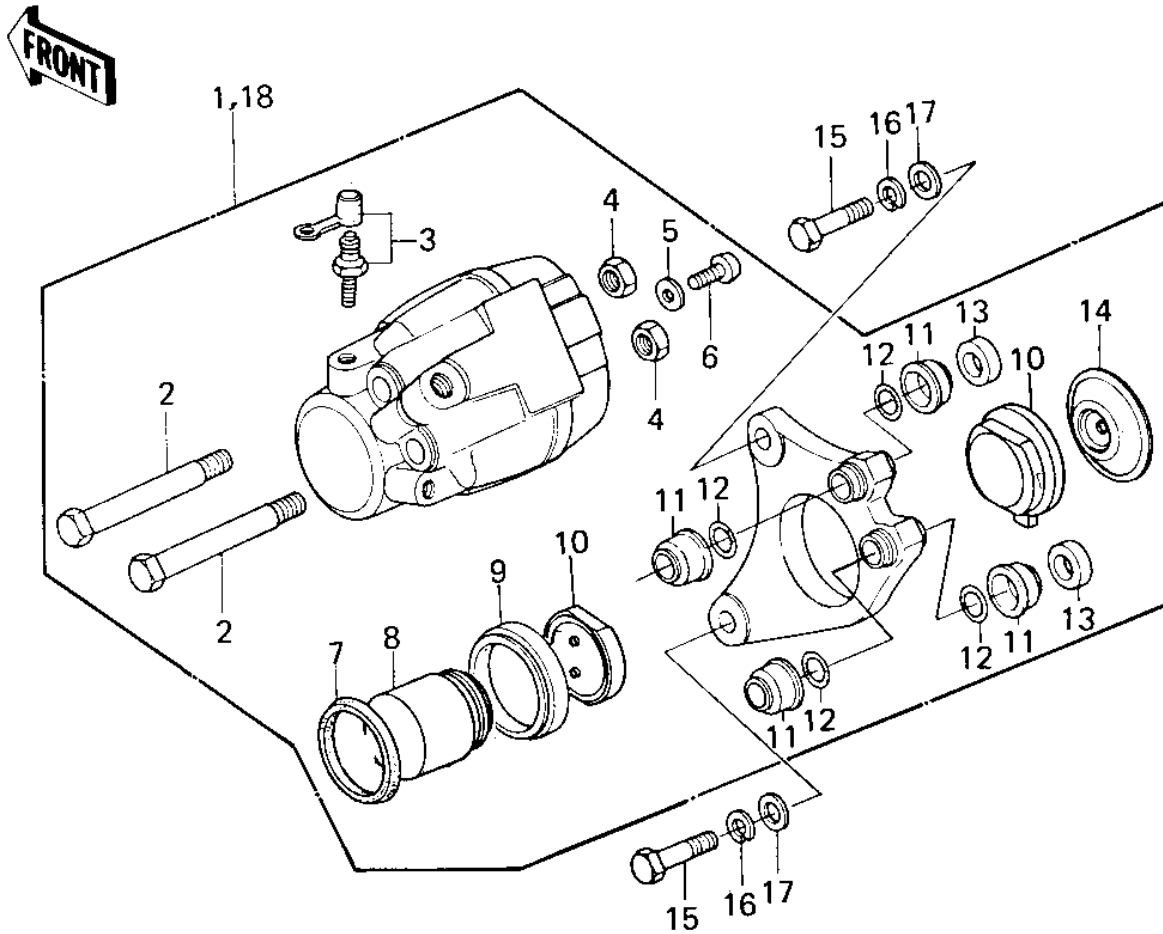

1980 Police 1000 PARTS DIAGRAM

FRONT BRAKE ('79-'81 C2/C3/C4)

1027

1980 Police 1000 PARTS LIST

FRONT BRAKE ('79-'81 G2/C3/C4)

ITEM NAME	PART NUMBER	QUANTITY
CALIPER ASSY,L.H, (Ref # 1)	43041-1024	1
BOLT (Ref # 2)	43045-006	4
BLEEDER SET (Ref # 3)	43085-001	2
NUT 10MM (Ref # 4)	315B1000	4
WASHER SPRING 6MM (Ref # 5)	461F0600	2
SCREW PAN HEAD 6X12 (Ref # 6)	220B0612	2
RING,PISTON SEAL (Ref # 7)	43049-002	2
PISTON,BRAKE,42M/M (Ref # 8)	43020-1012	2
DUST SEALD,RUBBER (Ref # 9)	43054-003	2
PAD SET (Ref # 10)	43082-1001	2
DUST SHILD,SHAFT (Ref # 11)	43052-005	8
"O" RING (Ref # 12)	43053-006	8
PLUG (Ref # 13)	43088-002	4
SPACER (Ref # 14)	43040-004	2
BOLT (Ref # 15)	92007-032	4
WASHER SPRING 10MM (Ref # 16)	461F1000	4
WASHER PLAIN 10MM (Ref # 17)	410B1000	4
CALIPER ASSY,R.H (Ref # 18)	43041-1025	1
DISC PLATE,FRONT BRA (Ref # 19)	41080-1022	2