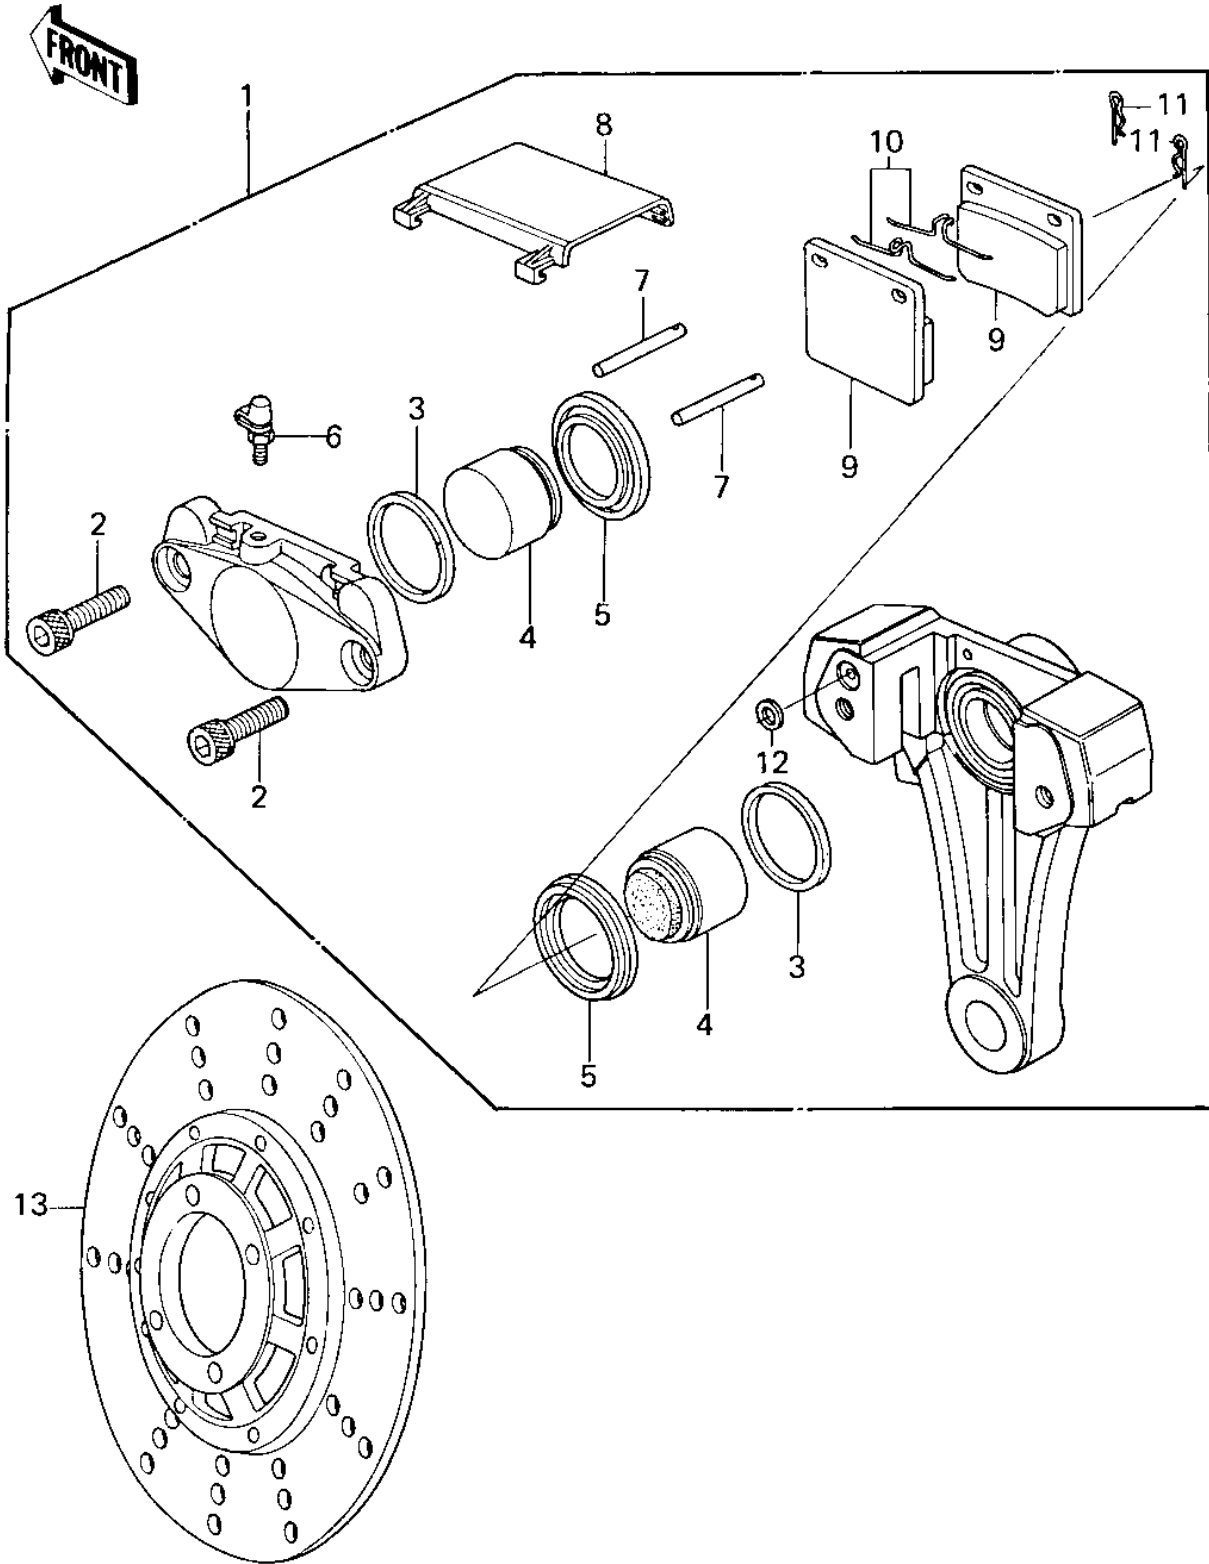

# 1979 Police 1000 PARTS DIAGRAM

REAR BRAKE ('79-'81 C2/C3/C4)

102

# 1979 Police 1000 PARTS LIST

## REAR BRAKE ('79-'81 G2/G3/G4)

ITEM NAME	PART NUMBER	QUANTITY
CALIPER ASSY,REAR (Ref # 1)	43041-1013	1
BOLT,REAR CALIPER (Ref # 2)	43033-005	2
RING,PISTON SEAL (Ref # 3)	43049-002	2
PISTON,BRAKE (Ref # 4)	43020-1011	2
DUST SEAL,PISTON (Ref # 5)	43054-004	2
BLEEDER SET (Ref # 6)	43085-001	1
PIN (Ref # 7)	43045-007	2
CAP (Ref # 8)	43024-004	1
PAD SET (Ref # 9)	43082-1002	1
SPRING (Ref # 10)	43086-002	2
CLIP (Ref # 11)	43084-003	2
RING,SEAL (Ref # 12)	43053-008	1
DISC PLATE, RR BRAKE (Ref # 13)	41080-1023	1