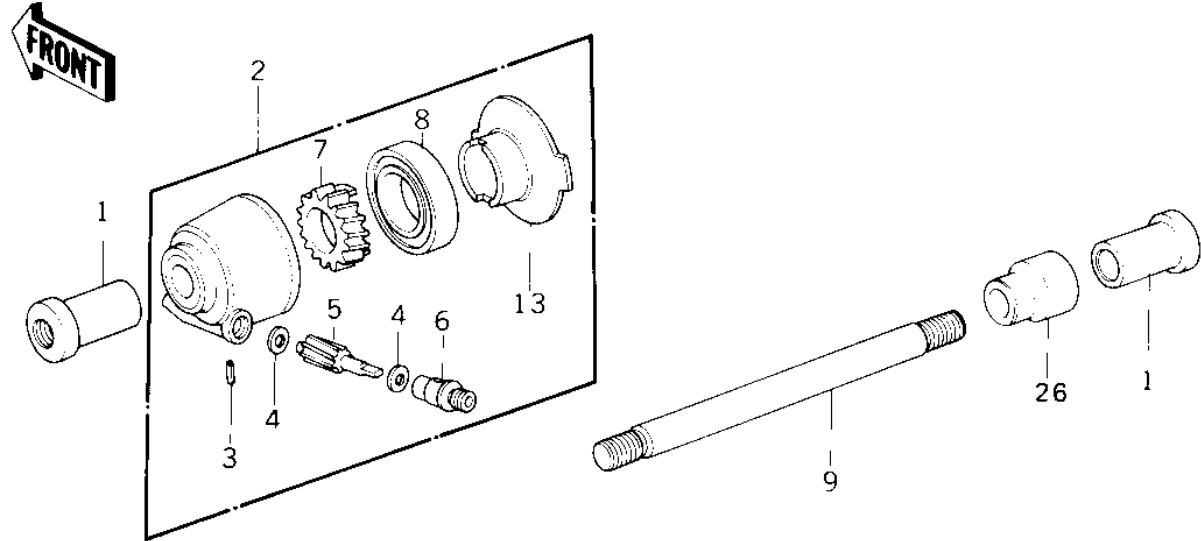

1979 Police 1000 PARTS DIAGRAM

FRONT WHEEL/TIRE/HUB (79-81 G2/C3/C4)

102

1979 Police 1000 PARTS LIST

FRONT WHEEL/TIRE/HUB ('79-'81 G2/C3/C4)

ITEM NAME	PART NUMBER	QUANTITY
COLLAR,FRONT AXLE (Ref # 1)	41069-033	2
GEAR BOX ASSY (Ref # 2)	41078-1002	1
PIN,SPRING (Ref # 3)	41082-001	1
WASHER THRST SPD PIN (Ref # 4)	41063-001	2
PINION,SPEEDOMETER (Ref # 5)	41060-017	1
BUSH,SPEEDMETER CABL (Ref # 6)	41062-005	1
GEAR,SPEEDOMETER (Ref # 7)	41059-026	1
OIL SEAL,BJN30427-C3 (Ref # 8)	92049-1057	1
AXLE,FRONT (Ref # 9)	41068-1005	1
BOLT (Ref # 10)	92001-158	8
WASHER,LOCK (Ref # 11)	92088-023	4
DUST COVER (Ref # 12)	41042-014	1
RECEIVER,SPEEDMT GEA (Ref # 13)	41064-1002	1
BRG,BALL,#6303ZZC3 (Ref # 14)	601B6303ZZ	2
COLLAR,FR HUB BEARIN (Ref # 15)	92027-1028	1
CIRCLIP,47M/M (Ref # 16)	92033-1042	1
OIL SEAL FRONT AXLE (Ref # 17)	654A254708	1
DUST COVER (Ref # 18)	41042-015	1
SOLID WHEEL ASSY,FRN (Ref # 19)	41073-4003	1
TIRE MN90-18 F16 (Ref # 20)	41002-4021	1
BALANCER 5G (Ref # 21)	41075-005	AR
BALANCER 10G (Ref # 22)	41075-006	AR
BALANCER 20G (Ref # 23)	41075-007	AR
BALANCER 30G (Ref # 24)	41075-008	AR
TUBE,FRONT V18-19 (Ref # 25)	41022-4001	1
COLLAR,FRONT AXLE (Ref # 26)	41069-4001	1