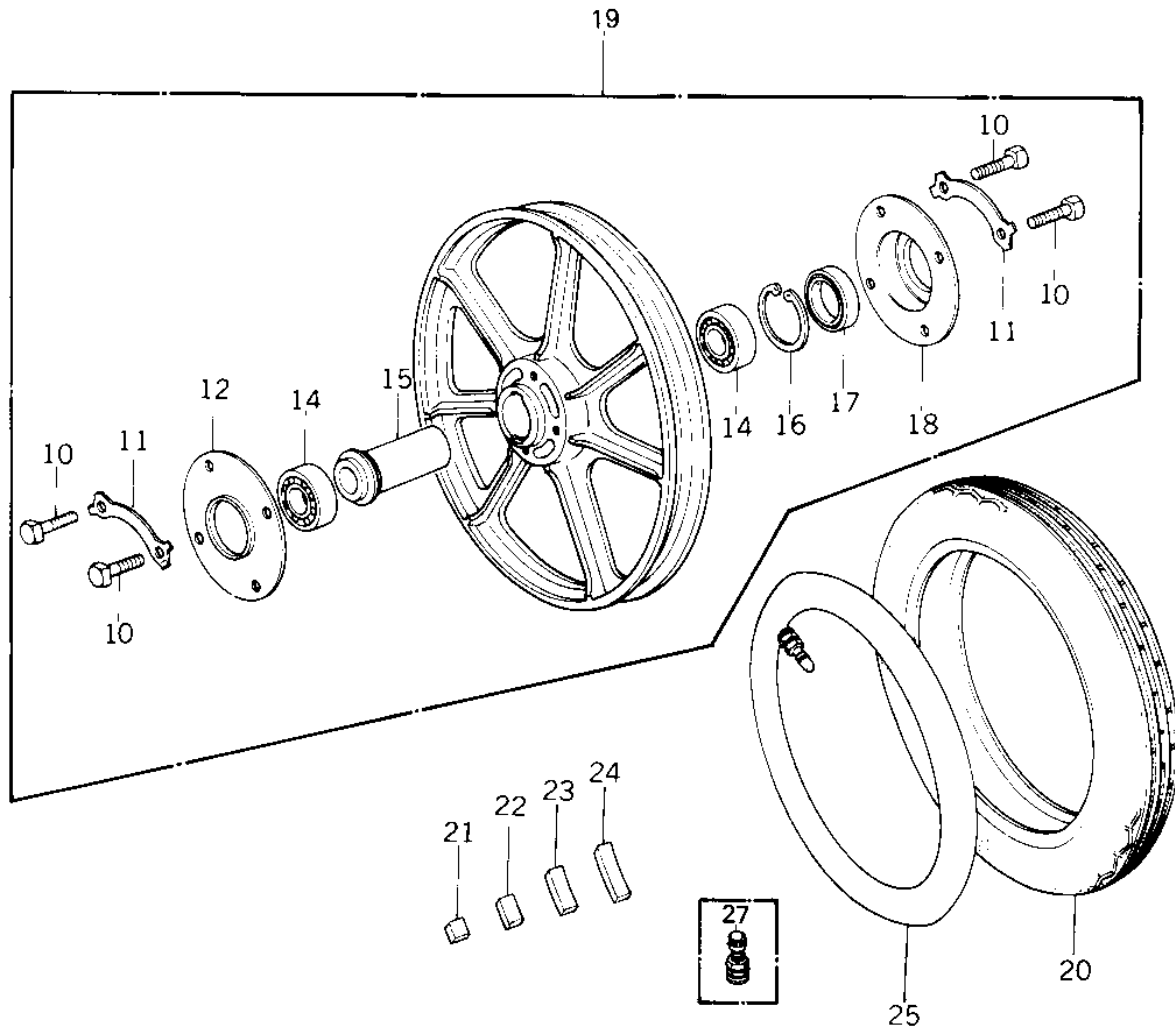

1979 Police 1000 PARTS DIAGRAM

FRONT WHEEL/TIRE/HUB (79-81 G2/C3/C4)

102

1979 Police 1000 PARTS LIST

FRONT WHEEL/TIRE/HUB ('79-'81 G2/C3/C4)

ITEM NAME	PART NUMBER	QUANTITY
COLLAR,FRONT AXLE (Ref # 1)	41069-033	2
GEAR BOX ASSY (Ref # 2)	41078-1002	1
PIN,SPRING (Ref # 3)	41082-001	1
WASHER THRST SPD PIN (Ref # 4)	41063-001	2
PINION,SPEEDOMETER (Ref # 5)	41060-017	1
BUSH,SPEEDMETER CABL (Ref # 6)	41062-005	1
GEAR,SPEEDOMETER (Ref # 7)	41059-026	1
OIL SEAL,BJN30427-C3 (Ref # 8)	92049-1057	1
AXLE,FRONT (Ref # 9)	41068-1005	1
BOLT (Ref # 10)	92001-158	8
WASHER,LOCK (Ref # 11)	92088-023	4
DUST COVER (Ref # 12)	41042-014	1
RECEIVER,SPEEDMT GEA (Ref # 13)	41064-1002	1
BRG,BALL,#6303ZZC3 (Ref # 14)	601B6303ZZ	2
COLLAR,FR HUB BEARIN (Ref # 15)	92027-1028	1
CIRCLIP,47M/M (Ref # 16)	92033-1042	1
OIL SEAL FRONT AXLE (Ref # 17)	654A254708	1
DUST COVER (Ref # 18)	41042-015	1
SOLID WHEEL ASSY,FRN (Ref # 19)	41073-4003	1
TIRE MN90-18 F16 (Ref # 20)	41002-4021	1
BALANCER 5G (Ref # 21)	41075-005	AR
BALANCER 10G (Ref # 22)	41075-006	AR
BALANCER 20G (Ref # 23)	41075-007	AR
BALANCER 30G (Ref # 24)	41075-008	AR
TUBE,FRONT V18-19 (Ref # 25)	41022-4001	1
COLLAR,FRONT AXLE (Ref # 26)	41069-4001	1