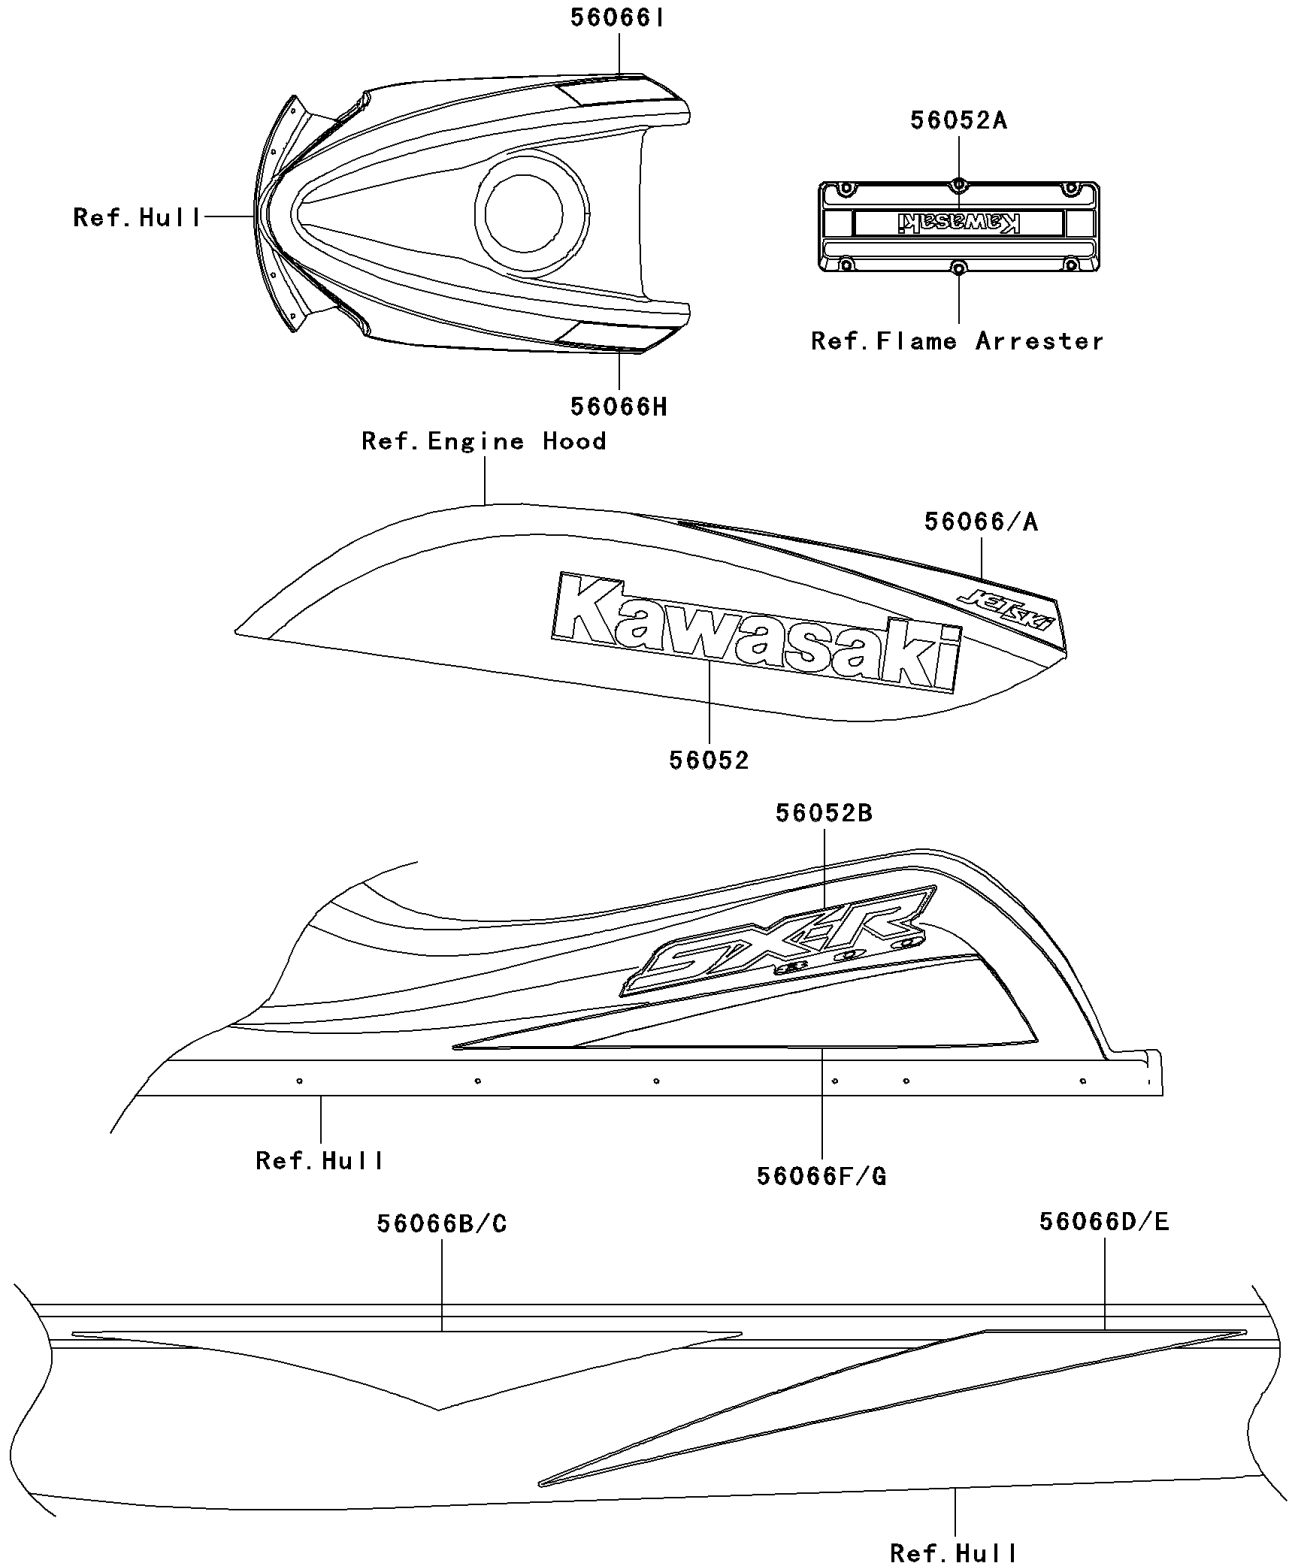

# 2005 800 SX-R PARTS DIAGRAM

Decals(Green)(A3)

F3880C

## 2005 800 SX-R PARTS LIST

Decals(Green)(A3)

ITEM NAME	PART NUMBER	QUANTITY
MARK,ENGINE HOOD,KAWASAKI (Ref # 56052)	56052-3799	2
MARK,KAWASAKI (Ref # 56052A)	56052-3807	1
MARK,DECK,SX-R 800 (Ref # 56052B)	56052-3831	2
PATTERN,ENGINE HOOD,LH (Ref # 56066)	56066-3829	1
PATTERN,ENGINE HOOD,RH (Ref # 56066A)	56066-3830	1
PATTERN,HULL,FR,LH (Ref # 56066B)	56066-3831	1
PATTERN,HULL,FR,RH (Ref # 56066C)	56066-3832	1
PATTERN,HULL,RR,LH (Ref # 56066D)	56066-3833	1
PATTERN,HULL,RR,RH (Ref # 56066E)	56066-3834	1
PATTERN,DECK,LH (Ref # 56066F)	56066-3835	1
PATTERN,DECK,RH (Ref # 56066G)	56066-3836	1
PATTERN,NOSE COVER,LH (Ref # 56066H)	56066-3861	1
PATTERN,NOSE COVER,RH (Ref # 56066I)	56066-3862	1