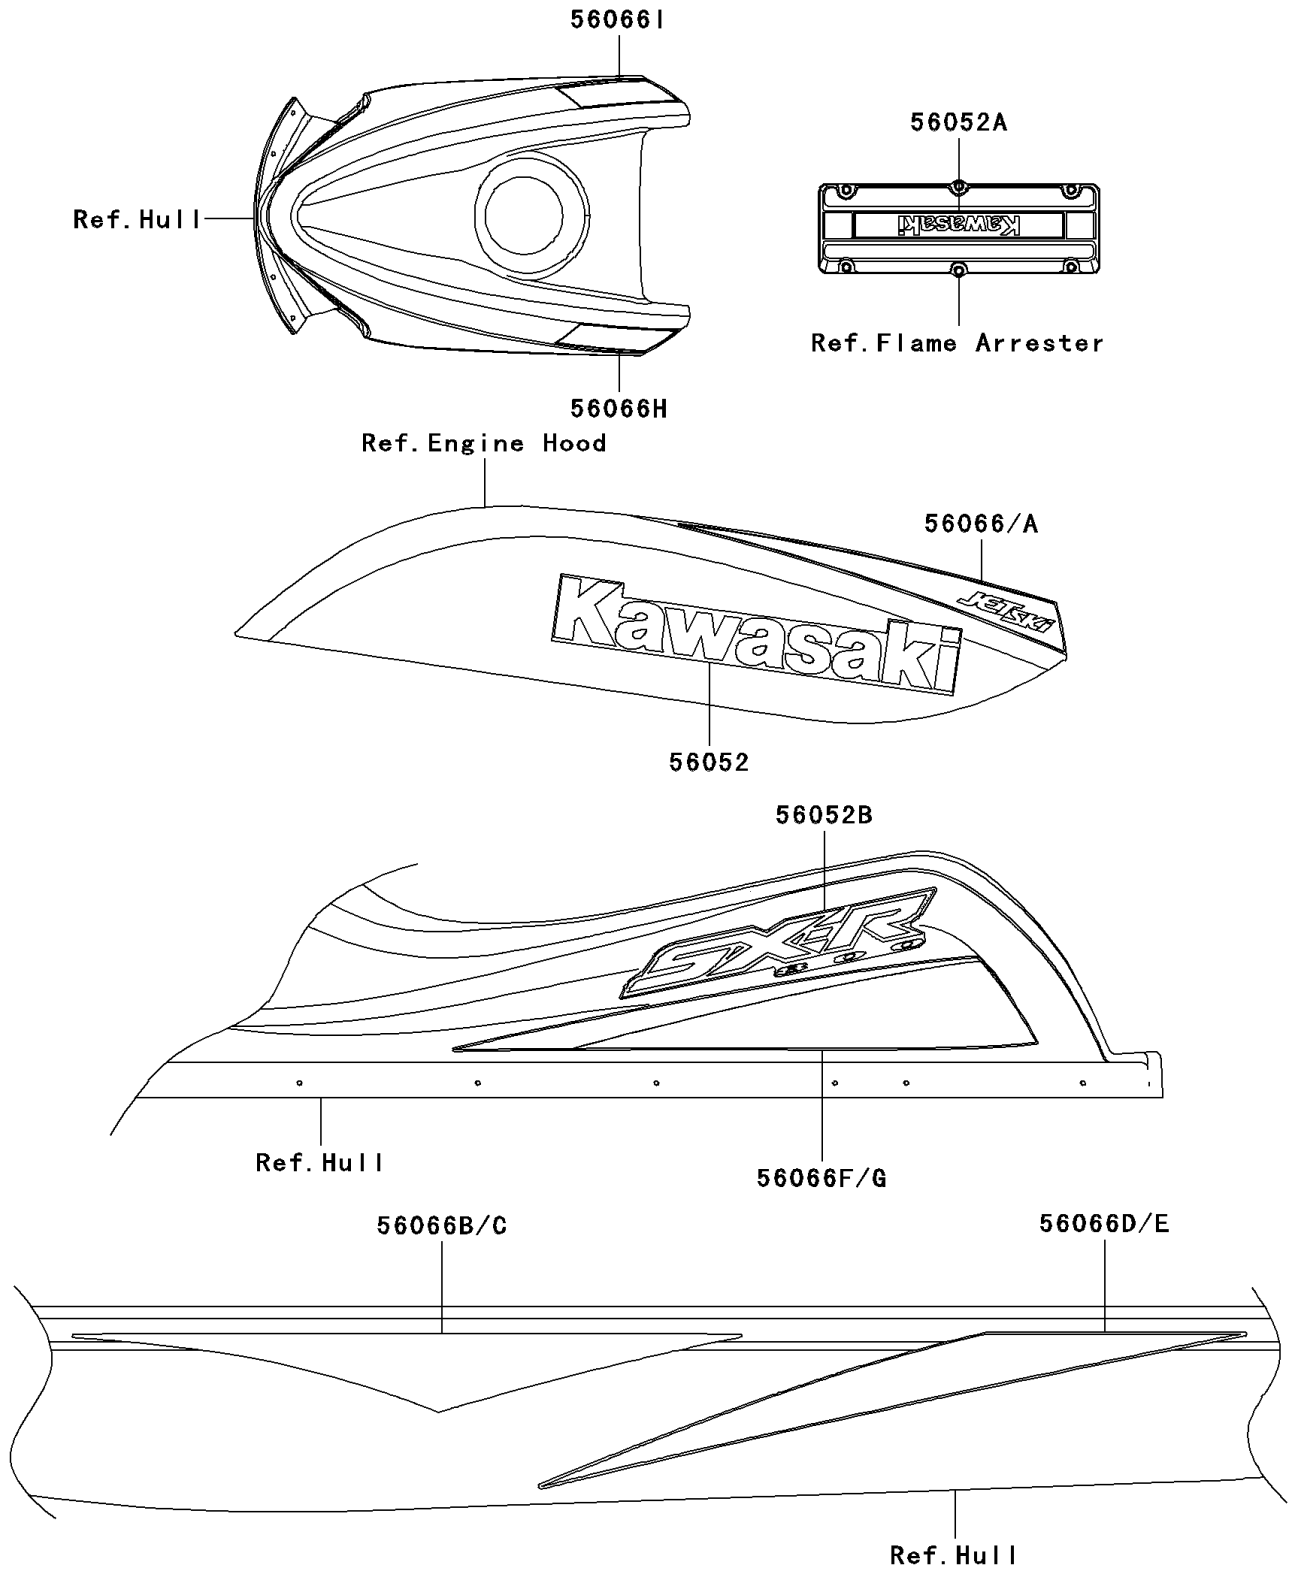

2005 800 SX-R PARTS DIAGRAM

Decals(Green)(A3)

F3880C

2005 800 SX-R PARTS LIST

Decals(Green)(A3)

ITEM NAME	PART NUMBER	QUANTITY
MARK,ENGINE HOOD,KAWASAKI (Ref # 56052)	56052-3799	2
MARK,KAWASAKI (Ref # 56052A)	56052-3807	1
MARK,DECK,SX-R 800 (Ref # 56052B)	56052-3831	2
PATTERN,ENGINE HOOD,LH (Ref # 56066)	56066-3829	1
PATTERN,ENGINE HOOD,RH (Ref # 56066A)	56066-3830	1
PATTERN,HULL,FR,LH (Ref # 56066B)	56066-3831	1
PATTERN,HULL,FR,RH (Ref # 56066C)	56066-3832	1
PATTERN,HULL,RR,LH (Ref # 56066D)	56066-3833	1
PATTERN,HULL,RR,RH (Ref # 56066E)	56066-3834	1
PATTERN,DECK,LH (Ref # 56066F)	56066-3835	1
PATTERN,DECK,RH (Ref # 56066G)	56066-3836	1
PATTERN,NOSE COVER,LH (Ref # 56066H)	56066-3861	1
PATTERN,NOSE COVER,RH (Ref # 56066I)	56066-3862	1