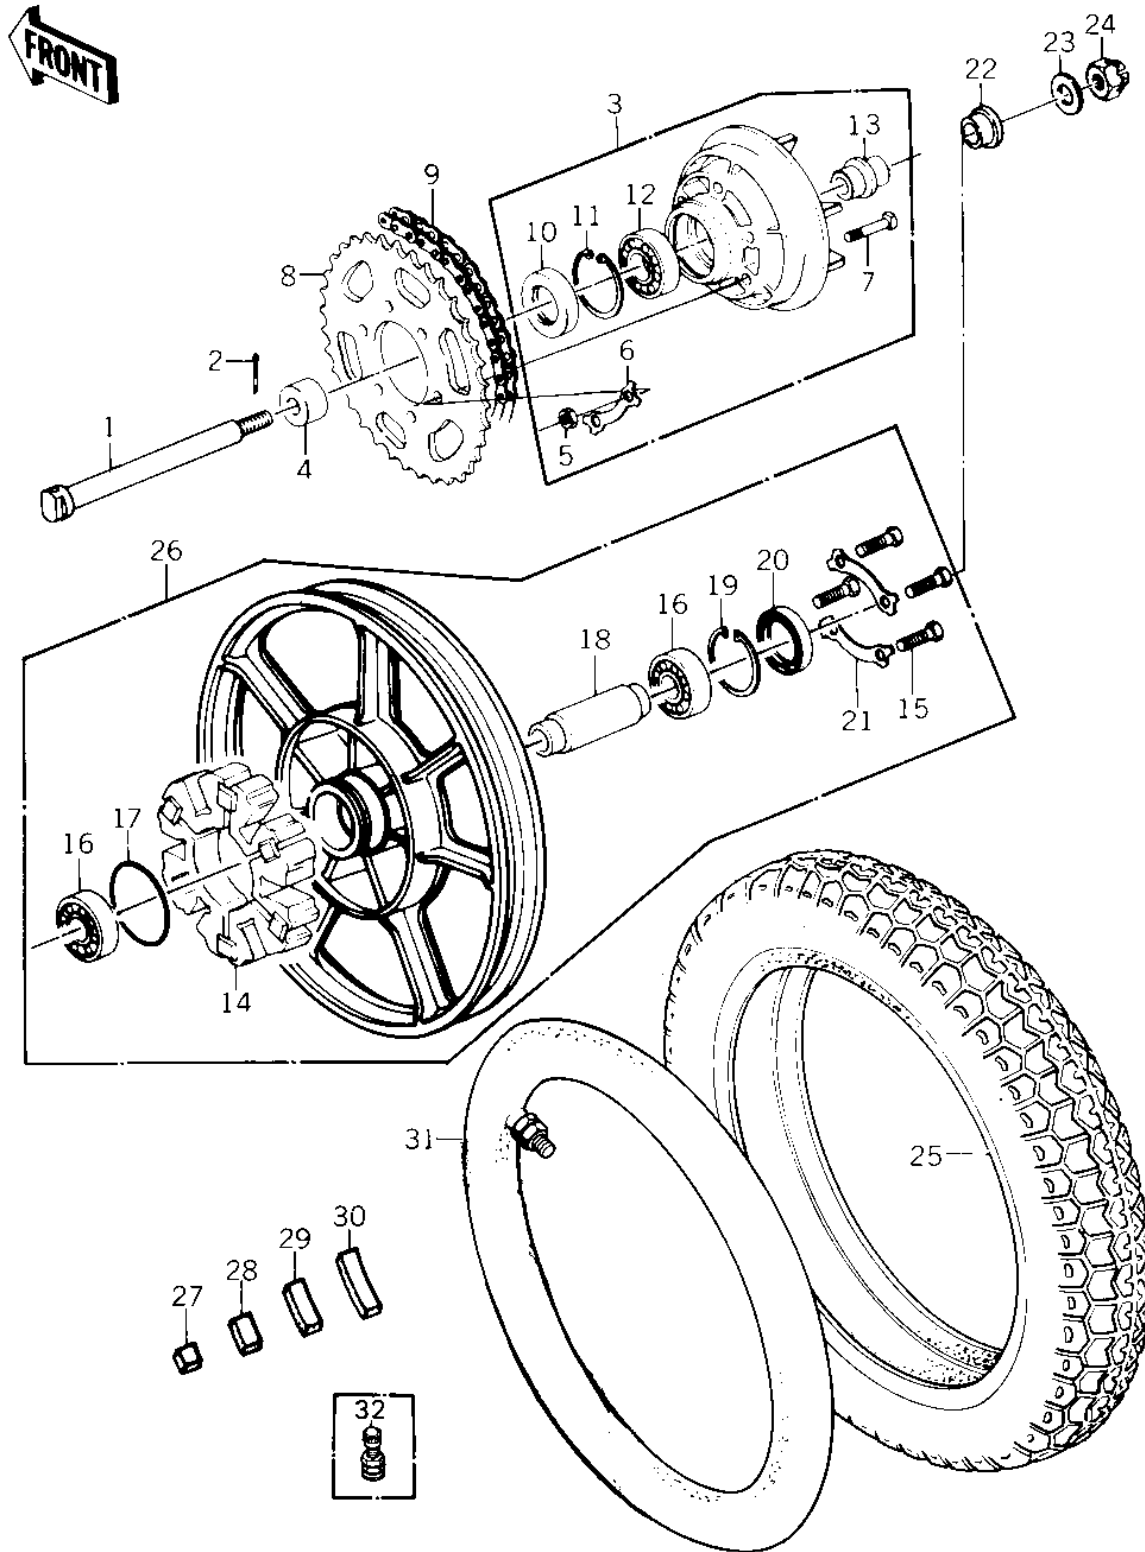

1981 Police 1000 PARTS DIAGRAM

REAR WHEEL/TIRE/HUB/CHAIN ('79-'81 C2/C3)

1027

1981 Police 1000 PARTS LIST

REAR WHEEL/TIRE/HUB/CHAIN ('79-'81 C2/C3)

ITEM NAME	PART NUMBER	QUANTITY
AXLE,REAR (Ref # 1)	42031-034	1
PIN-COTTER,4.0X35 (Ref # 2)	550D4035	1
COUPLING ASSY,RR HUB (Ref # 3)	42008-040	1
COLLAR,REAR AXLE (Ref # 4)	42032-071	1
NUT 10MM (Ref # 5)	42045-005	6
WASHER LOCK (Ref # 6)	92088-007	3
BOLT-REAR SPROCKET (Ref # 7)	92003-087	6
REAR SPROCKET,35T (Ref # 8)	42041-1032	1
DR CHAIN 630X92 (Ref # 9)	92057-107	1
OIL SEAL (Ref # 10)	92050-027	1
CIRCLIP,62M/M (Ref # 11)	92033-1044	1
BALL BEARING,#6206 (Ref # 12)	601B6206	1
SLEEVE,RR HUB COUPLN (Ref # 13)	42036-033	1
SHOCK DAMPER,REAR HU (Ref # 14)	42014-033	1
BOLT (Ref # 15)	92001-158	4
BEARING,BALL,#6304ZZ (Ref # 16)	601B6304ZZ	2
"0" RING,65MM (Ref # 17)	671B2565	1
SPACER,RR HUB BEARIN (Ref # 18)	42010-039	1
RING,SNAP,56.2M/M (Ref # 19)	92033-1043	1
OIL SEAL WTC35527 (Ref # 20)	92052-006	1
WASHER,LOCK (Ref # 21)	92088-023	3
COLLAR,REAR AXLE (Ref # 22)	42032-080	1
WASHER,PLAIN,20MM (Ref # 23)	92022-248	1
NUT CASTLE,18MM (Ref # 24)	42045-018	1
TIRE MR90-18 K327M (Ref # 25)	41002-4022	1
SOLID WHEEL ASSY,REA (Ref # 26)	41073-1020	1
BALANCER 5G (Ref # 27)	41075-005	AR
BALANCER 10G (Ref # 28)	41075-006	AR
BALANCER 20G (Ref # 29)	41075-007	AR

1981 Police 1000 PARTS LIST

REAR WHEEL/TIRE/HUB/CHAIN ('79-'81 C2/C3)

ITEM NAME	PART NUMBER	QUANTITY
BALANCER 30G (Ref # 30)	41075-008	AR
VALVE (Ref # 32)	16126-1136	1