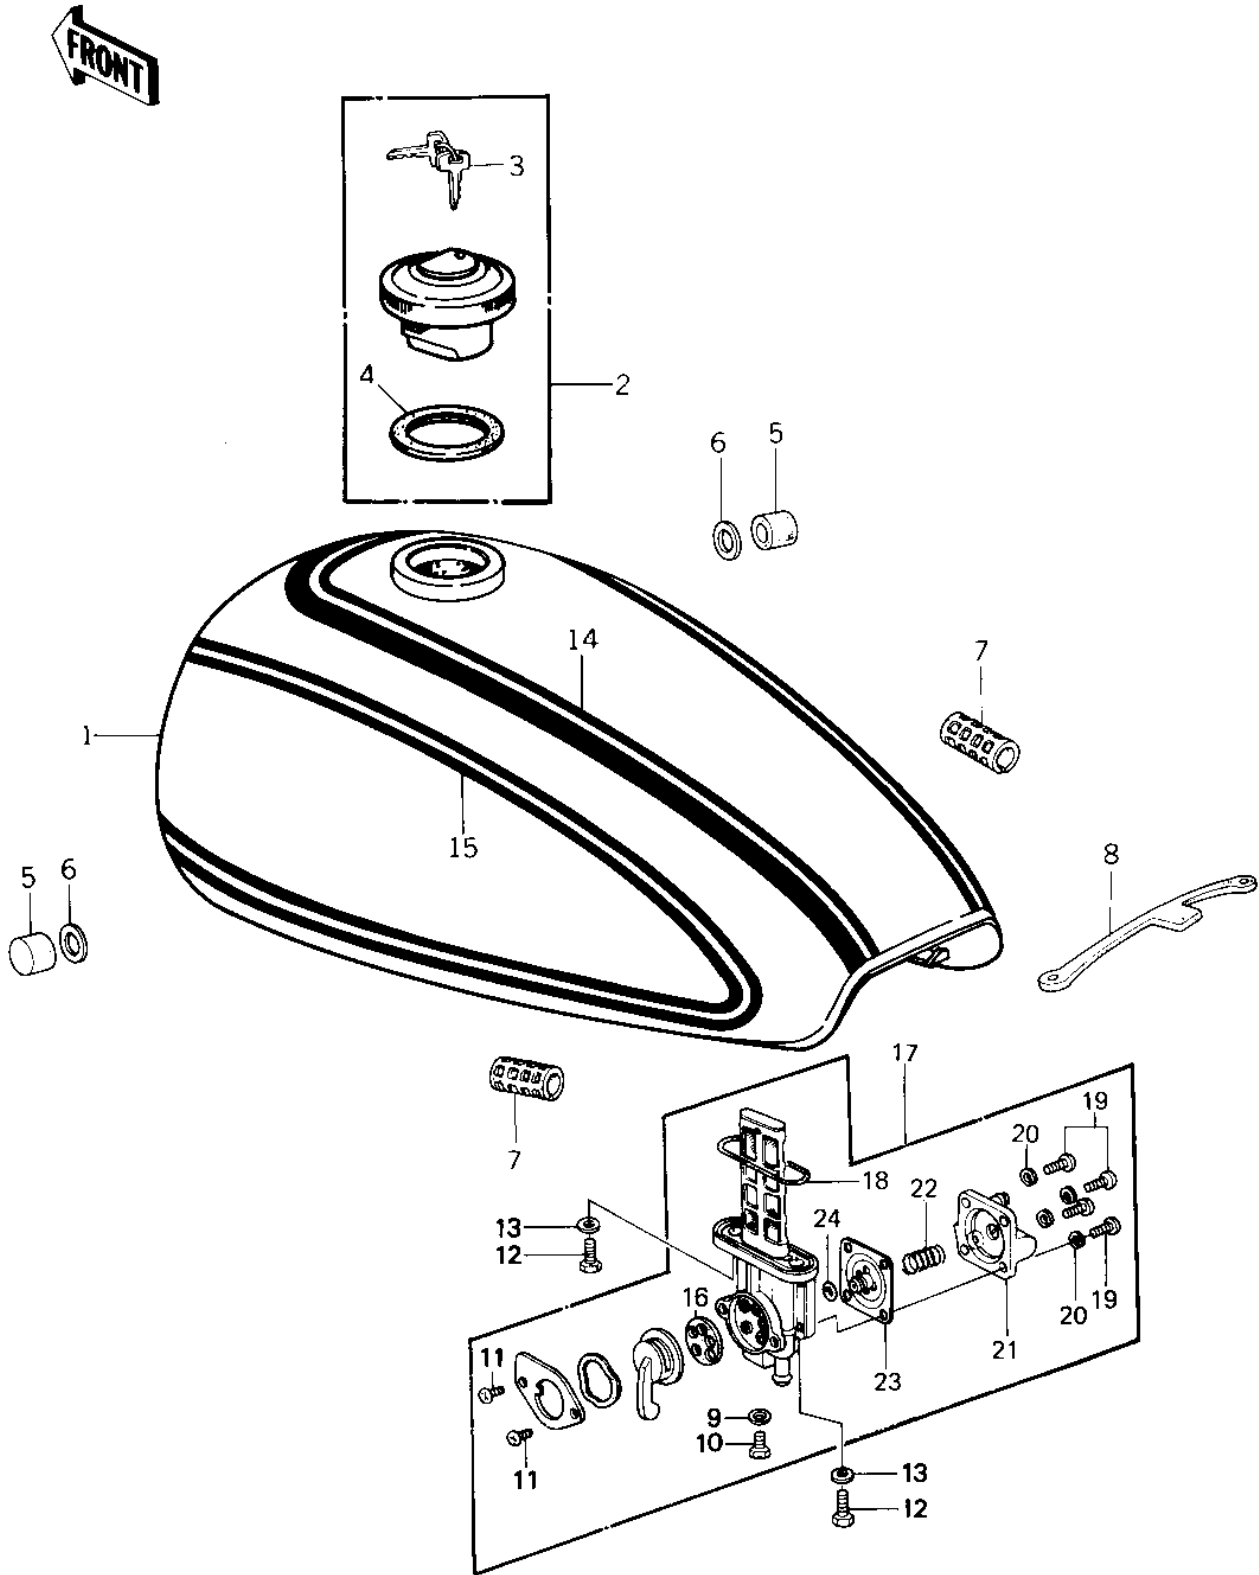

1979 Police 1000 PARTS DIAGRAM

FUEL TANK ('79-'81 C2/C3/C4)

1027

1979 Police 1000 PARTS LIST

FUEL TANK ('79-'81 C2/C3/C4)

ITEM NAME	PART NUMBER	QUANTITY
TANK-FUEL, (Ref # 1)	51001-4001-8C	1
CAP ASSY, LOCKING (Ref # 2)	51048-006	1
KEY SET,TANK,#165 (Ref # 3)	27008-053-65	AR
KEY SET,TANK,#166 (Ref # 3)	27008-053-66	AR
KEY SET,TANK,#167 (Ref # 3)	27008-053-67	AR
KEY SET,TANK,#168 (Ref # 3)	27008-053-68	AR
KEY SET TANK,#169 (Ref # 3)	27008-053-69	AR
GASKET,FUEL TANK CAP (Ref # 4)	51059-009	1
DAMPER RUBBER,FL TAN (Ref # 5)	92075-125	2
WASHER-PL-10.5X26X2. (Ref # 6)	92022-044	2
DAMPER RUBBER (Ref # 7)	92075-084	2
BAND,FUEL TANK (Ref # 8)	92072-042	1
GASKET,DRAIN BOLT (Ref # 9)	11009-1045	1
BOLT,DRAIN (Ref # 10)	92001-1089	1
SCREW PAN HEAD 4X8 (Ref # 11)	220B0408	2
BOLT-HEX HEAD,6X16 (Ref # 12)	92001-114	2
WASHER-PLAIN (Ref # 13)	92022-183	2
FUEL TANK DECAL TOP (Ref # 14)	56029-194	1
FUEL TANK DECAL LEFT (Ref # 15)	56029-196	1
FUEL TANK DECAL RIGH (Ref # 15)	56029-195	1
GASKET,FUEL TAP (Ref # 16)	11009-1044	1
TAP ASSY,FUEL (Ref # 17)	51023-1018	1
"0" RING (Ref # 18)	43058-1001	1
SCREW-PAN-CRSOSS,4X1 (Ref # 19)	220B0412	4
WASHER SPRING 4MM (Ref # 20)	461F0400	4
COVER ASSY,FUEL TAP (Ref # 21)	51036-1001	1
SPRING,DIAPHRAGM (Ref # 22)	92081-1054	1
DIAPHRAGM VALVE ASSY (Ref # 23)	16126-1011	1
"0" RING,DIAPHRAGM (Ref # 24)	92055-1068	1