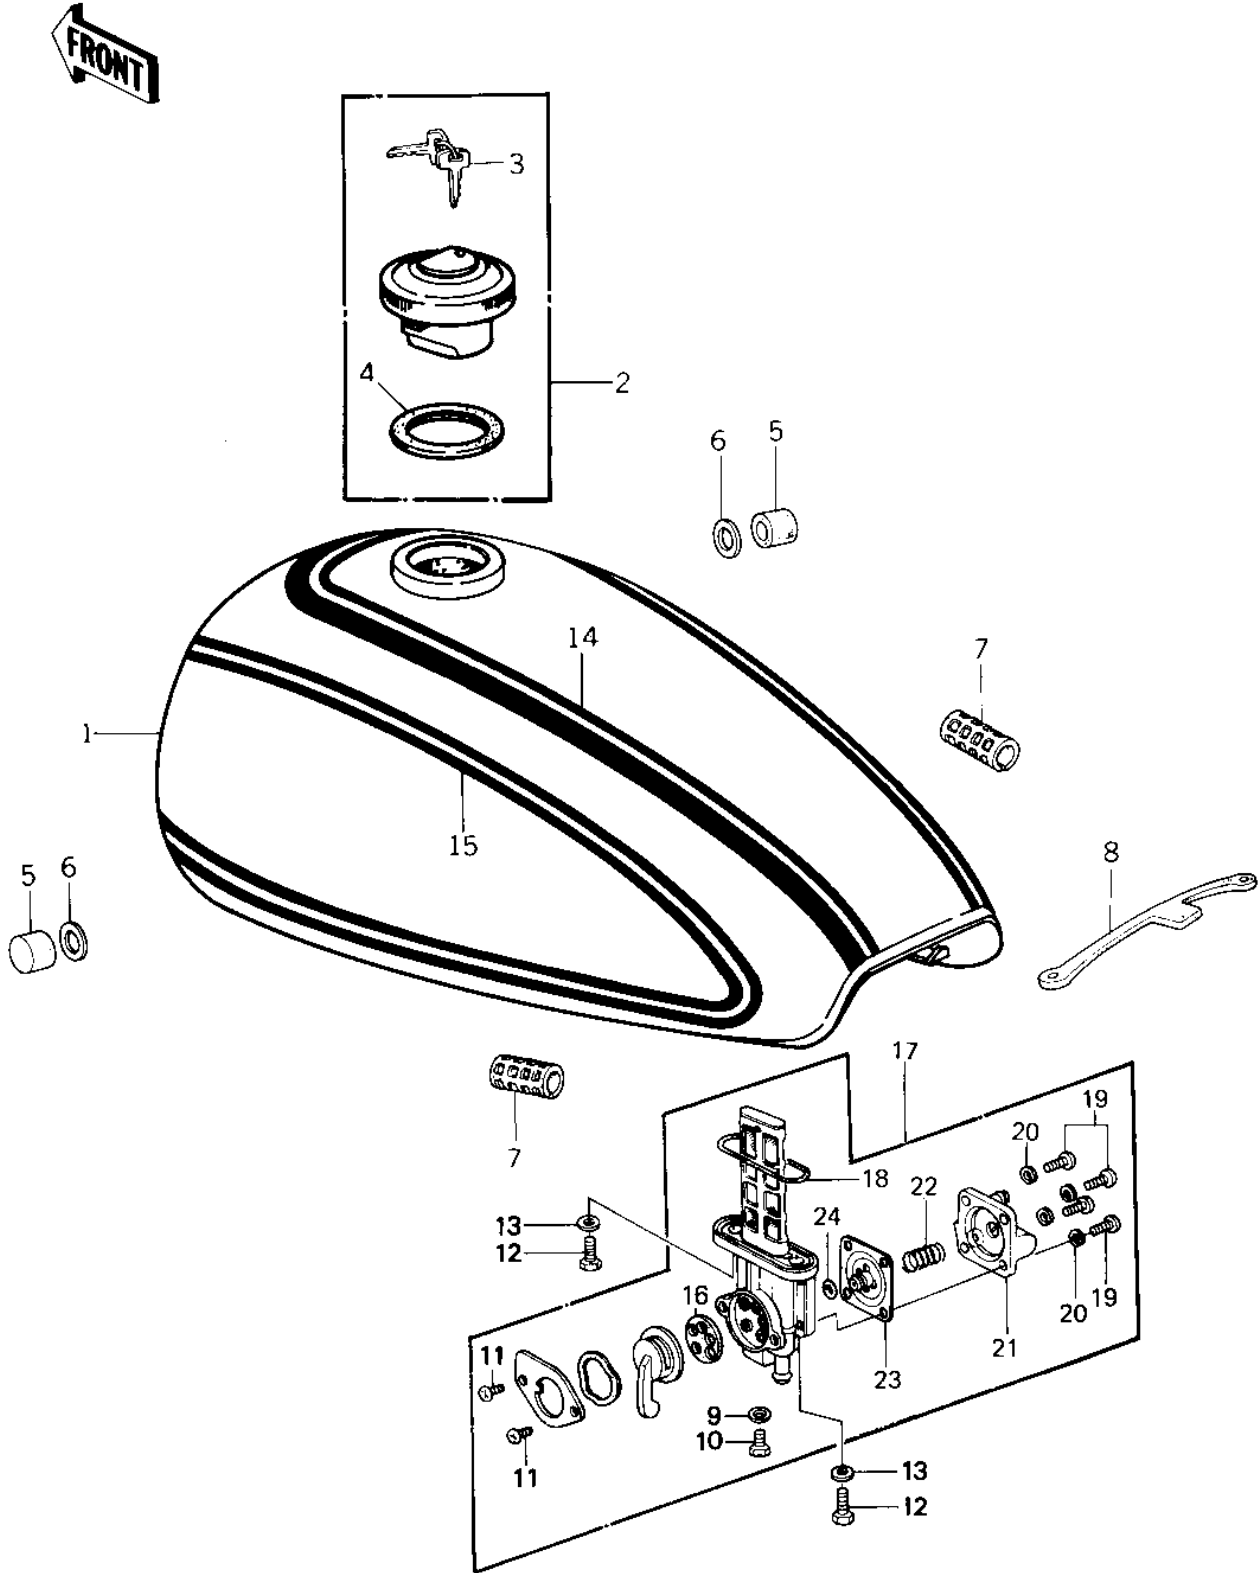

1980 Police 1000 PARTS DIAGRAM

FUEL TANK ('79-'81 C2/C3/C4)

1027

1980 Police 1000 PARTS LIST

FUEL TANK ('79-'81 C2/C3/C4)

ITEM NAME	PART NUMBER	QUANTITY
TANK-FUEL, (Ref # 1)	51001-4001-8C	1
CAP ASSY, LOCKING (Ref # 2)	51048-006	1
KEY SET,TANK,#165 (Ref # 3)	27008-053-65	AR
KEY SET,TANK,#166 (Ref # 3)	27008-053-66	AR
KEY SET,TANK,#167 (Ref # 3)	27008-053-67	AR
KEY SET,TANK,#168 (Ref # 3)	27008-053-68	AR
KEY SET TANK,#169 (Ref # 3)	27008-053-69	AR
GASKET,FUEL TANK CAP (Ref # 4)	51059-009	1
DAMPER RUBBER,FL TAN (Ref # 5)	92075-125	2
WASHER-PL-10.5X26X2. (Ref # 6)	92022-044	2
DAMPER RUBBER (Ref # 7)	92075-084	2
BAND,FUEL TANK (Ref # 8)	92072-042	1
GASKET,DRAIN BOLT (Ref # 9)	11009-1045	1
BOLT,DRAIN (Ref # 10)	92001-1089	1
SCREW PAN HEAD 4X8 (Ref # 11)	220B0408	2
BOLT-HEX HEAD,6X16 (Ref # 12)	92001-114	2
WASHER-PLAIN (Ref # 13)	92022-183	2
FUEL TANK DECAL TOP (Ref # 14)	56029-194	1
FUEL TANK DECAL LEFT (Ref # 15)	56029-196	1
FUEL TANK DECAL RIGH (Ref # 15)	56029-195	1
GASKET,FUEL TAP (Ref # 16)	11009-1044	1
TAP ASSY,FUEL (Ref # 17)	51023-1018	1
"0" RING (Ref # 18)	43058-1001	1
SCREW-PAN-CRSOSS,4X1 (Ref # 19)	220B0412	4
WASHER SPRING 4MM (Ref # 20)	461F0400	4
COVER ASSY,FUEL TAP (Ref # 21)	51036-1001	1
SPRING,DIAPHRAGM (Ref # 22)	92081-1054	1
DIAPHRAGM VALVE ASSY (Ref # 23)	16126-1011	1
"0" RING,DIAPHRAGM (Ref # 24)	92055-1068	1