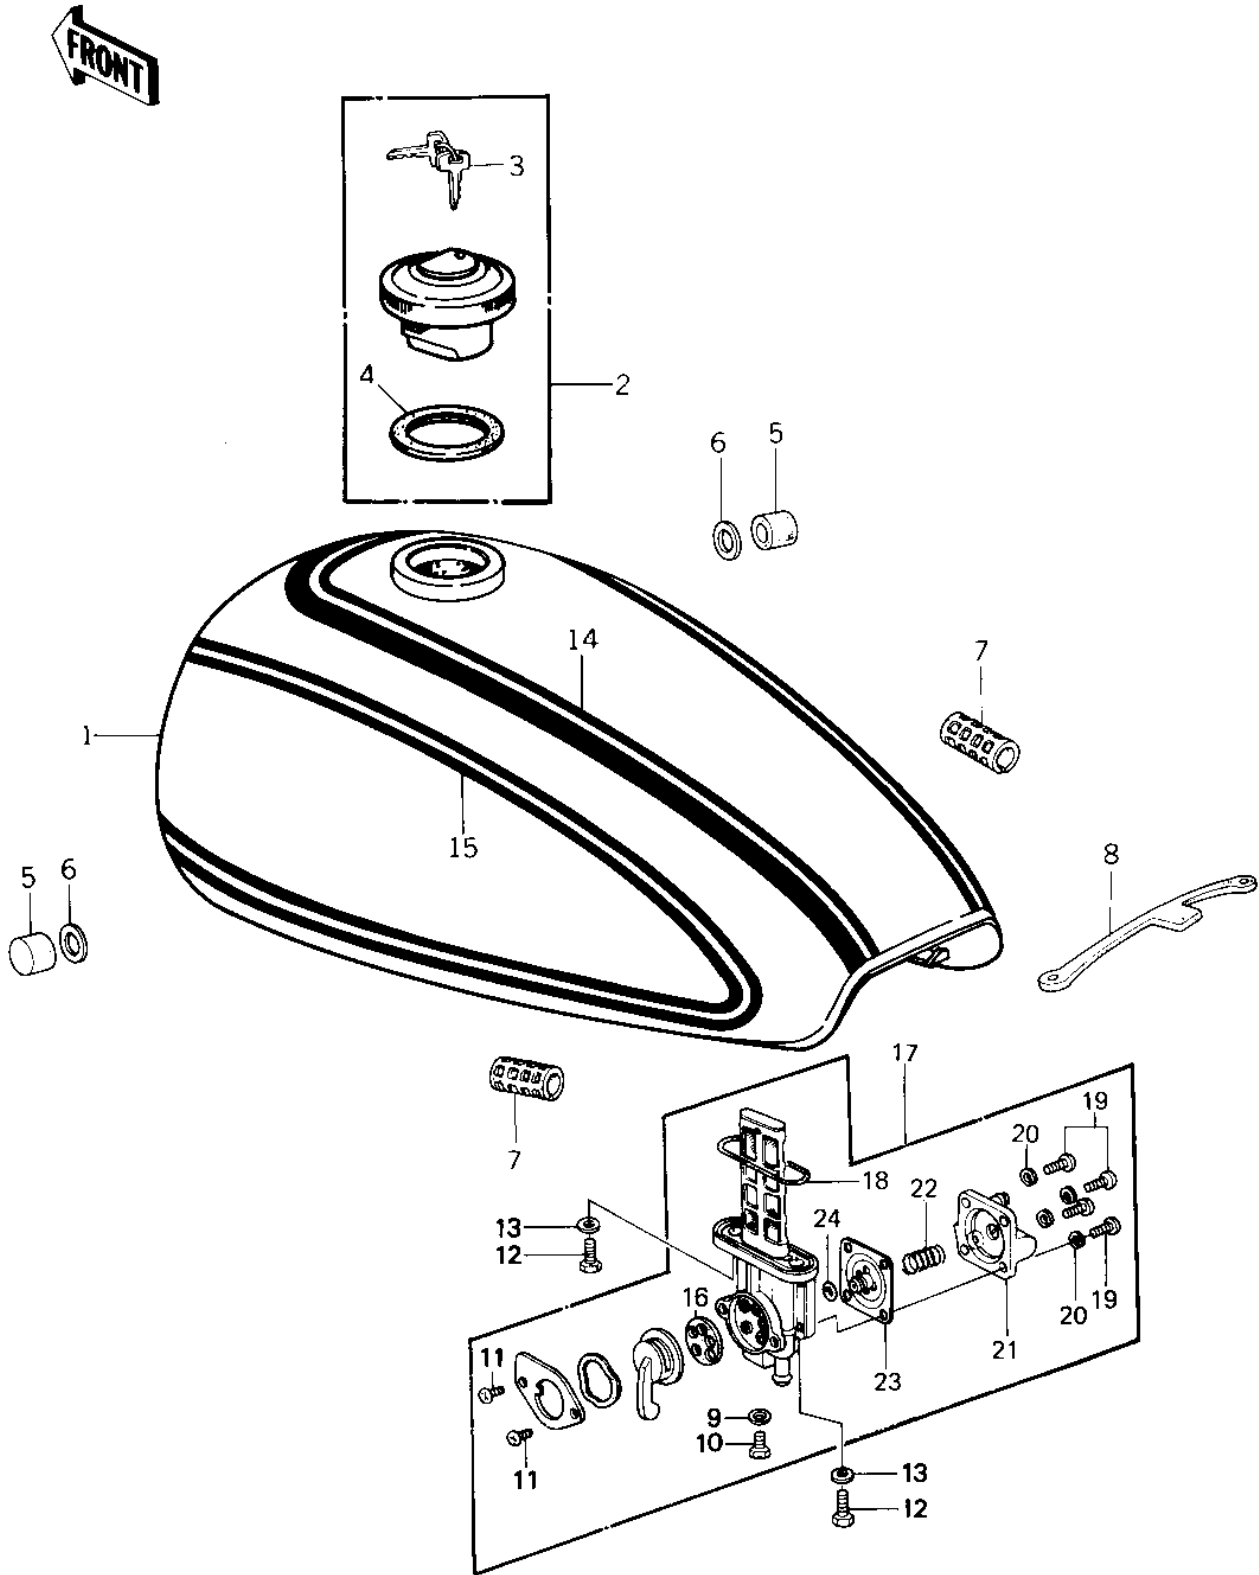

1981 Police 1000 PARTS DIAGRAM

FUEL TANK ('79-'81 C2/C3/C4)

1027

1981 Police 1000 PARTS LIST

FUEL TANK ('79-'81 C2/C3/C4)

ITEM NAME	PART NUMBER	QUANTITY
TANK-FUEL, (Ref # 1)	51001-4001-8C	1
CAP ASSY, LOCKING (Ref # 2)	51048-006	1
KEY SET,TANK,#165 (Ref # 3)	27008-053-65	AR
KEY SET,TANK,#166 (Ref # 3)	27008-053-66	AR
KEY SET,TANK,#167 (Ref # 3)	27008-053-67	AR
KEY SET,TANK,#168 (Ref # 3)	27008-053-68	AR
KEY SET TANK,#169 (Ref # 3)	27008-053-69	AR
GASKET,FUEL TANK CAP (Ref # 4)	51059-009	1
DAMPER RUBBER,FL TAN (Ref # 5)	92075-125	2
WASHER-PL-10.5X26X2. (Ref # 6)	92022-044	2
DAMPER RUBBER (Ref # 7)	92075-084	2
BAND,FUEL TANK (Ref # 8)	92072-042	1
GASKET,DRAIN BOLT (Ref # 9)	11009-1045	1
BOLT,DRAIN (Ref # 10)	92001-1089	1
SCREW PAN HEAD 4X8 (Ref # 11)	220B0408	2
BOLT,6X20,FUEL TAP (Ref # 12)	92001-1091	2
WASHER-PLAIN (Ref # 13)	92022-183	2
FUEL TANK DECAL TOP (Ref # 14)	56029-194	1
FUEL TANK DECAL LEFT (Ref # 15)	56029-196	1
FUEL TANK DECAL RIGH (Ref # 15)	56029-195	1
GASKET,FUEL TAP (Ref # 16)	11009-1044	1
TAP ASSY,FUEL (Ref # 17)	51023-1010	1
"0" RING (Ref # 18)	43058-1001	1
SCREW-PAN-CRSOSS,4X1 (Ref # 19)	220B0412	4
WASHER SPRING 4MM (Ref # 20)	461F0400	4
COVER ASSY,FUEL TAP (Ref # 21)	51036-1001	1
SPRING,DIAPHRAGM (Ref # 22)	92081-1054	1
DIAPHRAGM VALVE ASSY (Ref # 23)	16126-1011	1
"0" RING,DIAPHRAGM (Ref # 24)	92055-1068	1