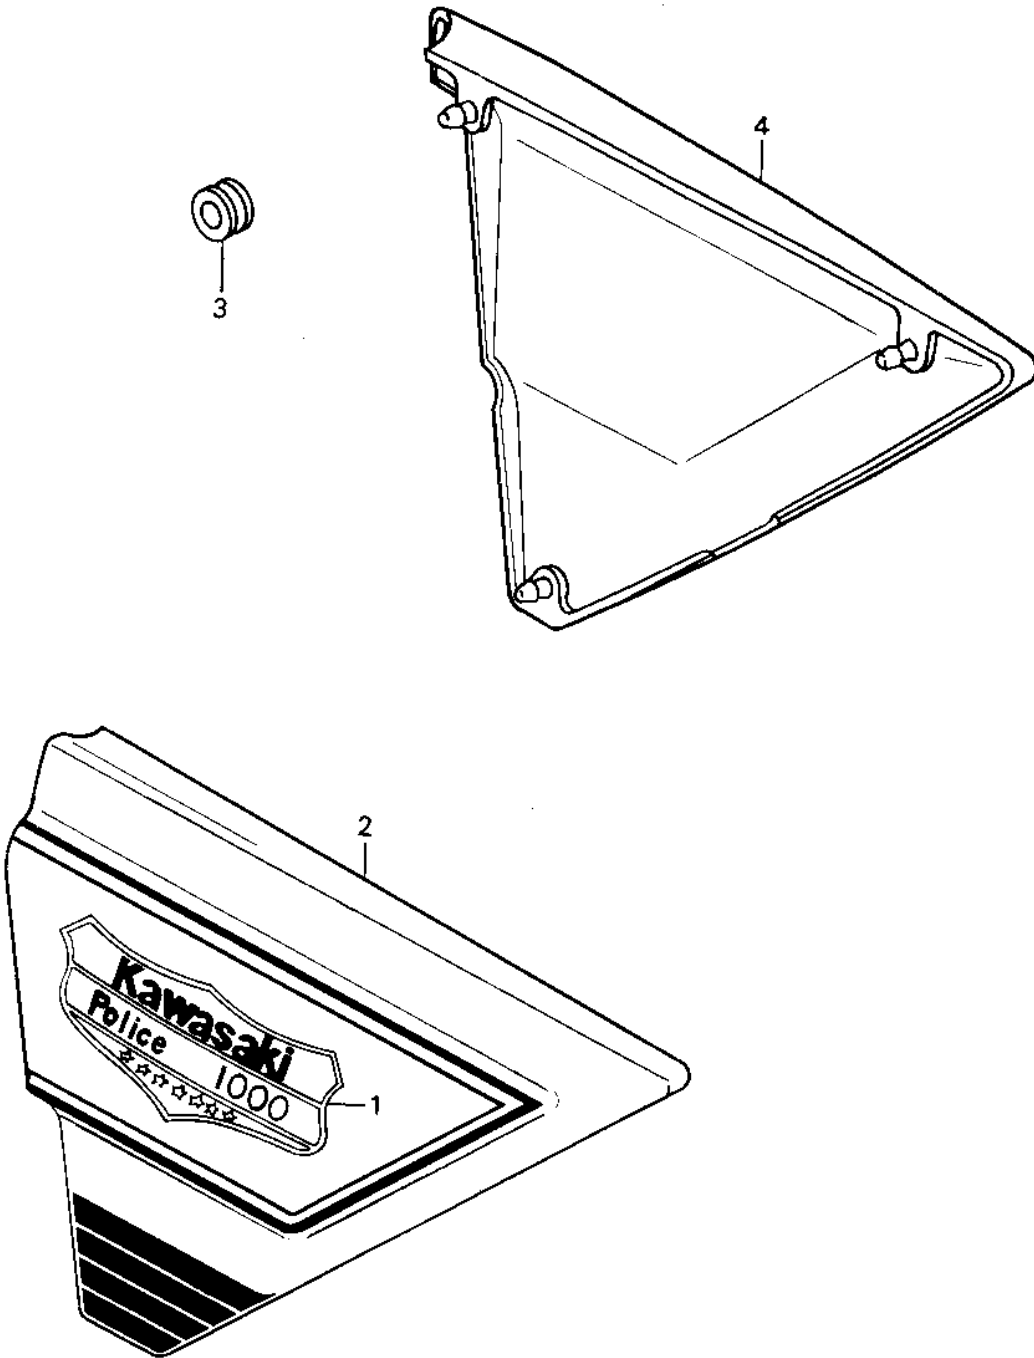

1979 Police 1000 PARTS DIAGRAM

SIDE COVERS ('79-'81 C2/C3/C4)

102

1979 Police 1000 PARTS LIST

SIDE COVERS ('79-'81 C2/C3/C4)

ITEM NAME	PART NUMBER	QUANTITY
DECAL, SIDE COVER (Ref # 1)	56014-4002	2
SIDE COVER,LH (Ref # 2)	36001-1024-8C	1
GROMMET (Ref # 3)	92071-056	6
SIDE COVER,RH (Ref # 4)	36001-1025-8C	1