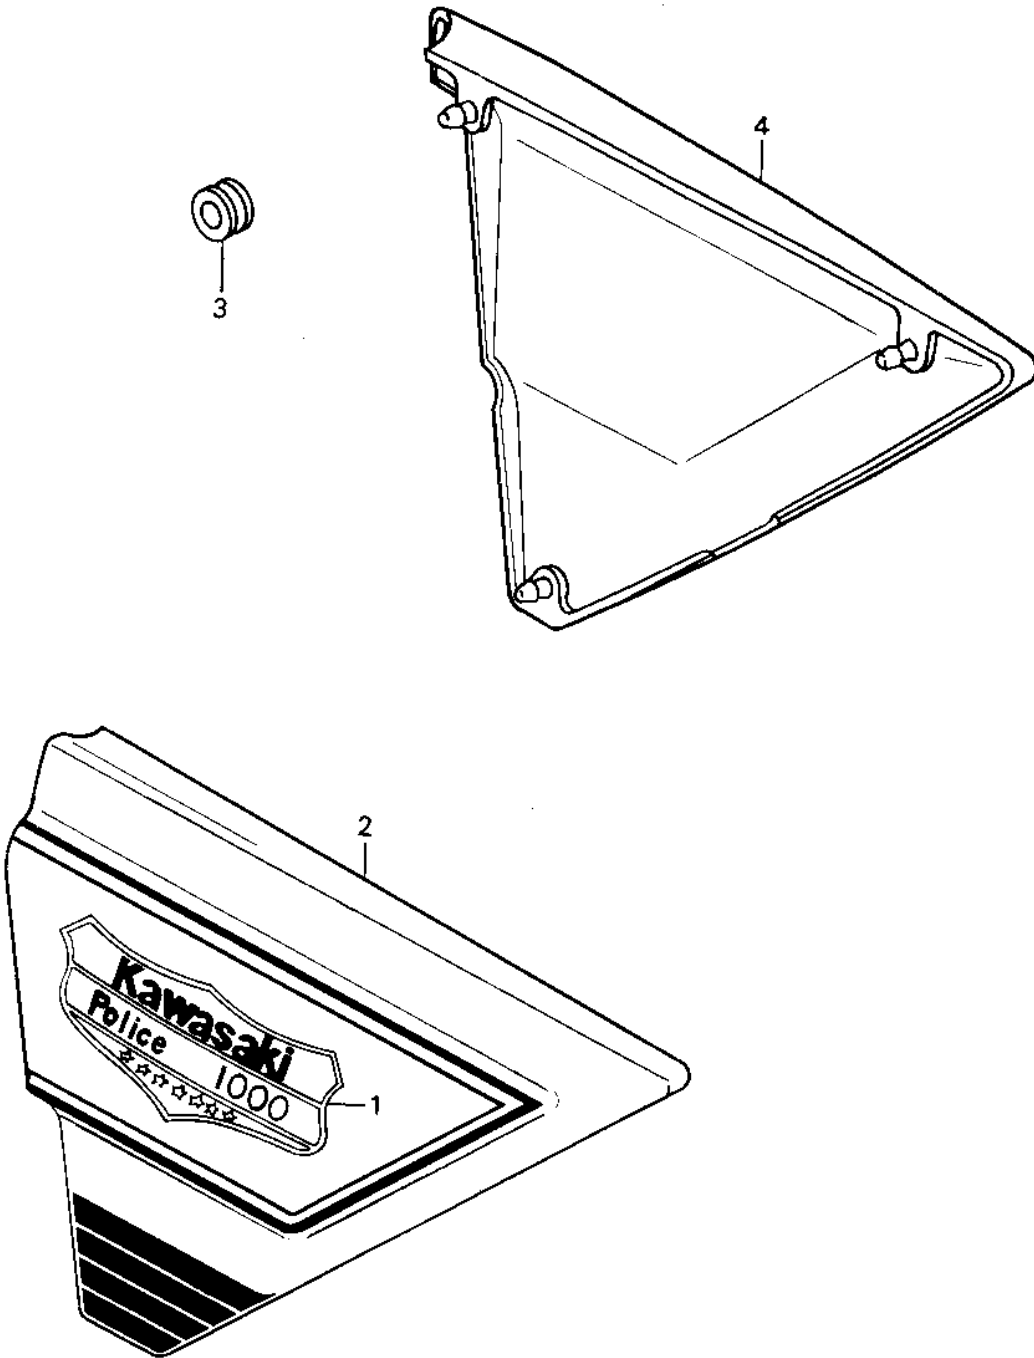

# 1979 Police 1000 PARTS DIAGRAM

SIDE COVERS ('79-'81 C2/C3/C4)

# 1979 Police 1000 PARTS LIST

SIDE COVERS ('79-'81 C2/C3/C4)

ITEM NAME	PART NUMBER	QUANTITY
DECAL, SIDE COVER (Ref # 1)	56014-4002	2
SIDE COVER,LH (Ref # 2)	36001-1024-8C	1
GROMMET (Ref # 3)	92071-056	6
SIDE COVER,RH (Ref # 4)	36001-1025-8C	1