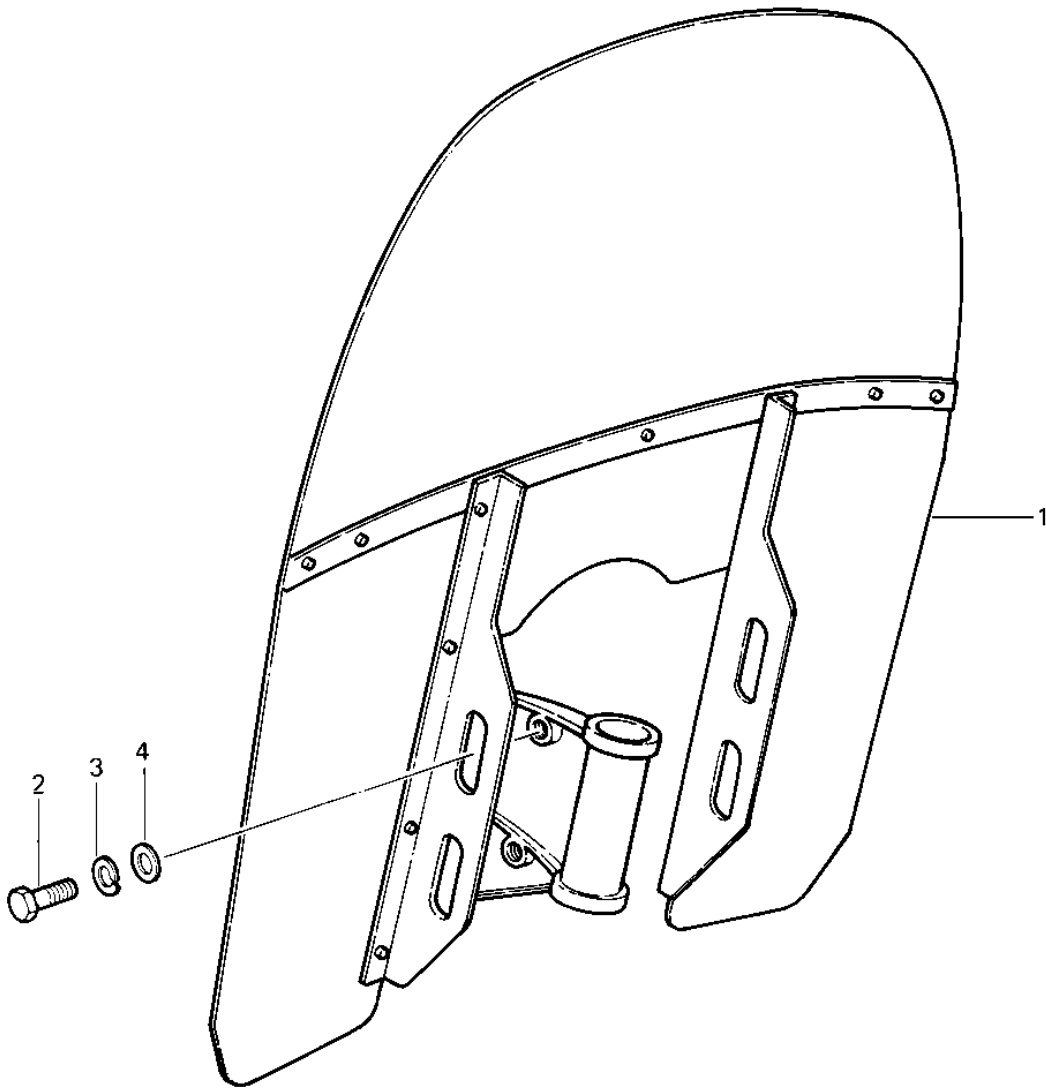

1979 Police 1000 PARTS DIAGRAM

WINDSHIELD (KZ1000-C2/C3)

—
—

102

KZ 1000

1979 Police 1000 PARTS LIST

WINDSHIELD (KZ1000-C2/C3)

ITEM NAME	PART NUMBER	QUANTITY
WINDSHIELD-FULL (Ref # 1)	39154-1001	1
BOLT HEX HEAD 8X28 (Ref # 2)	114G0828	4
BOLT HEX HEAD 8X28 (Ref # 2)	114G0828	4
WASHER SPRING 8MM (Ref # 3)	461F0800	4
WASHER FUEL TANK FIT (Ref # 4)	92022-035	4