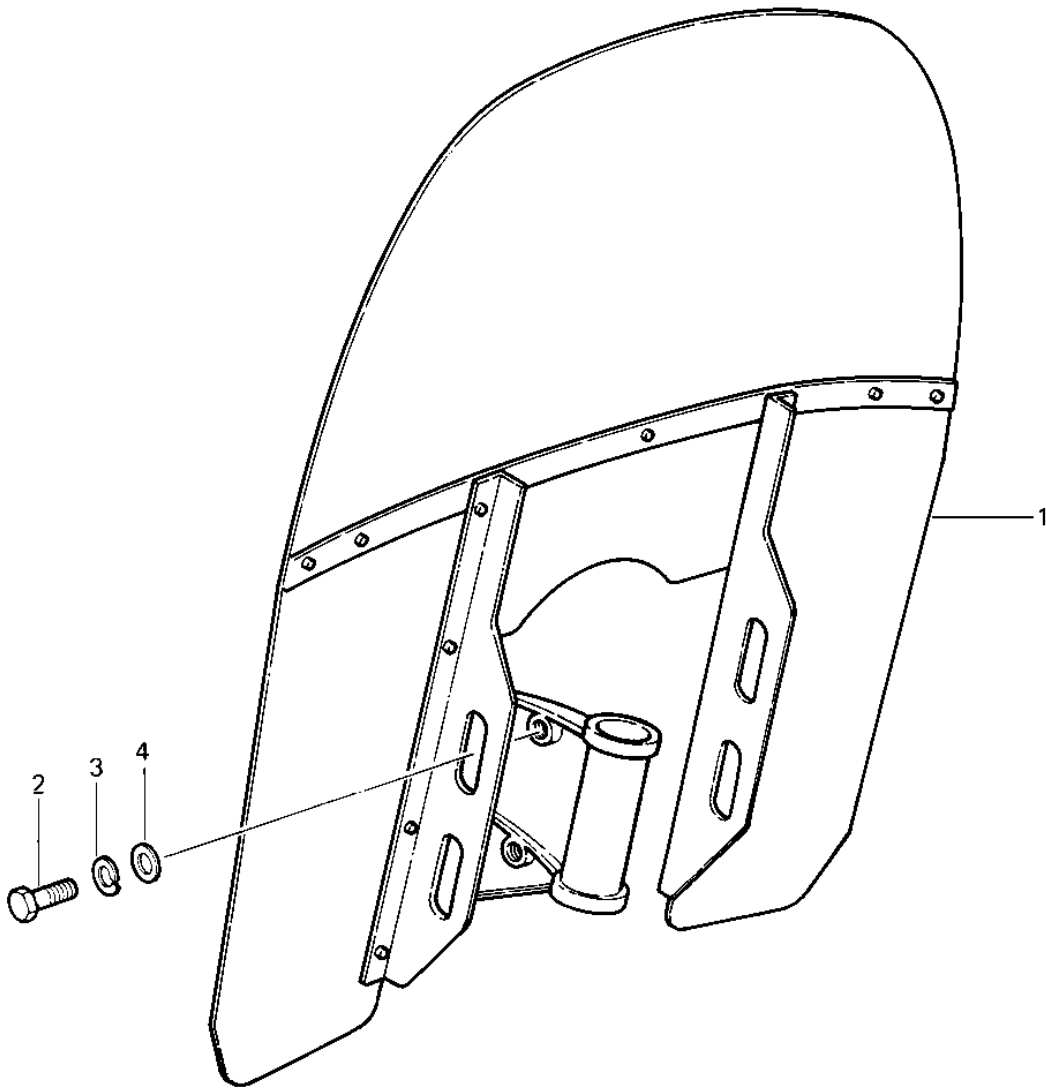

1980 Police 1000 PARTS DIAGRAM

WINDSHIELD (KZ1000-C2/C3)

—
—

102

KZ 1000

1980 Police 1000 PARTS LIST

WINDSHIELD (KZ1000-C2/C3)

ITEM NAME	PART NUMBER	QUANTITY
WINDSHIELD-FULL (Ref # 1)	39154-1001	1
BOLT HEX HEAD 8X28 (Ref # 2)	114G0828	4
BOLT HEX HEAD 8X28 (Ref # 2)	114G0828	4
WASHER SPRING 8MM (Ref # 3)	461F0800	4
WASHER FUEL TANK FIT (Ref # 4)	92022-035	4