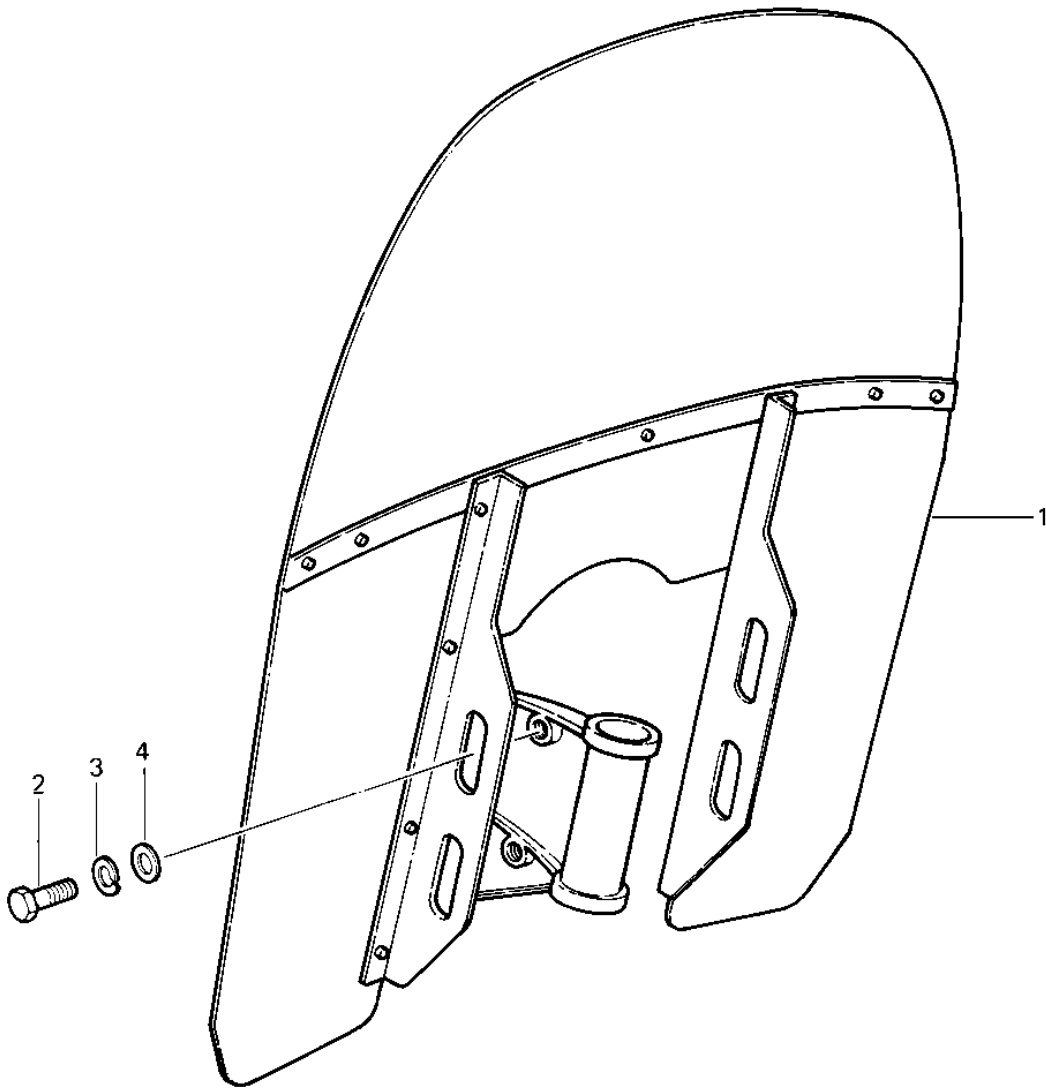

# 1980 Police 1000 PARTS DIAGRAM

WINDSHIELD (KZ1000-C2/C3)

—  
—

102

**KZ 1000**

# 1980 Police 1000 PARTS LIST

WINDSHIELD (KZ1000-C2/C3)

ITEM NAME	PART NUMBER	QUANTITY
WINDSHIELD-FULL (Ref # 1)	39154-1001	1
BOLT HEX HEAD 8X28 (Ref # 2)	114G0828	4
BOLT HEX HEAD 8X28 (Ref # 2)	114G0828	4
WASHER SPRING 8MM (Ref # 3)	461F0800	4
WASHER FUEL TANK FIT (Ref # 4)	92022-035	4