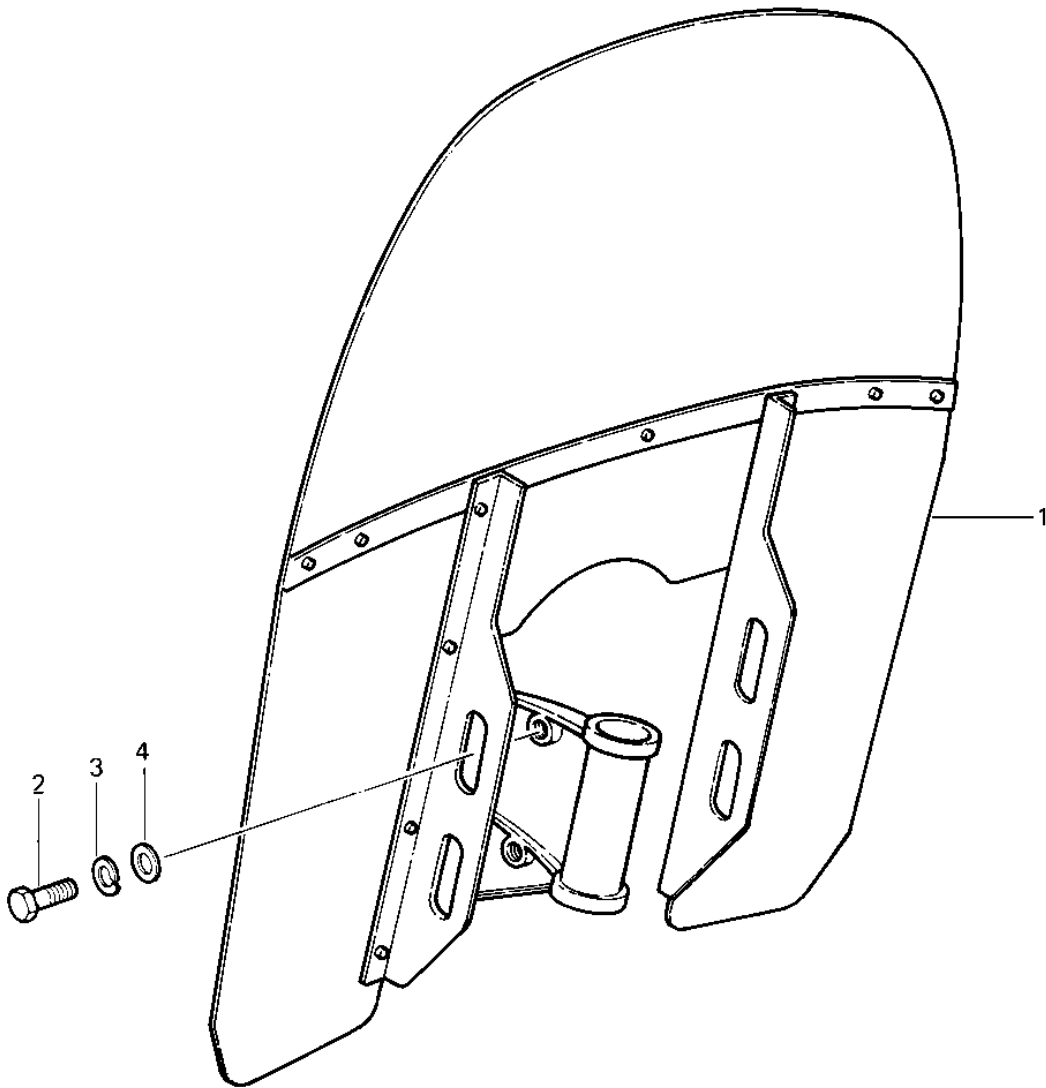

1981 Police 1000 PARTS DIAGRAM

WINDSHIELD (KZ1000-C2/C3)

—
—

102

KZ 1000

1981 Police 1000 PARTS LIST

WINDSHIELD (KZ1000-C2/C3)

ITEM NAME	PART NUMBER	QUANTITY
WINDSHIELD-FULL (Ref # 1)	39154-1001	1
BOLT HEX HEAD 8X28 (Ref # 2)	114G0828	4
BOLT HEX HEAD 8X28 (Ref # 2)	114G0828	4
WASHER SPRING 8MM (Ref # 3)	461F0800	4
WASHER FUEL TANK FIT (Ref # 4)	92022-035	4