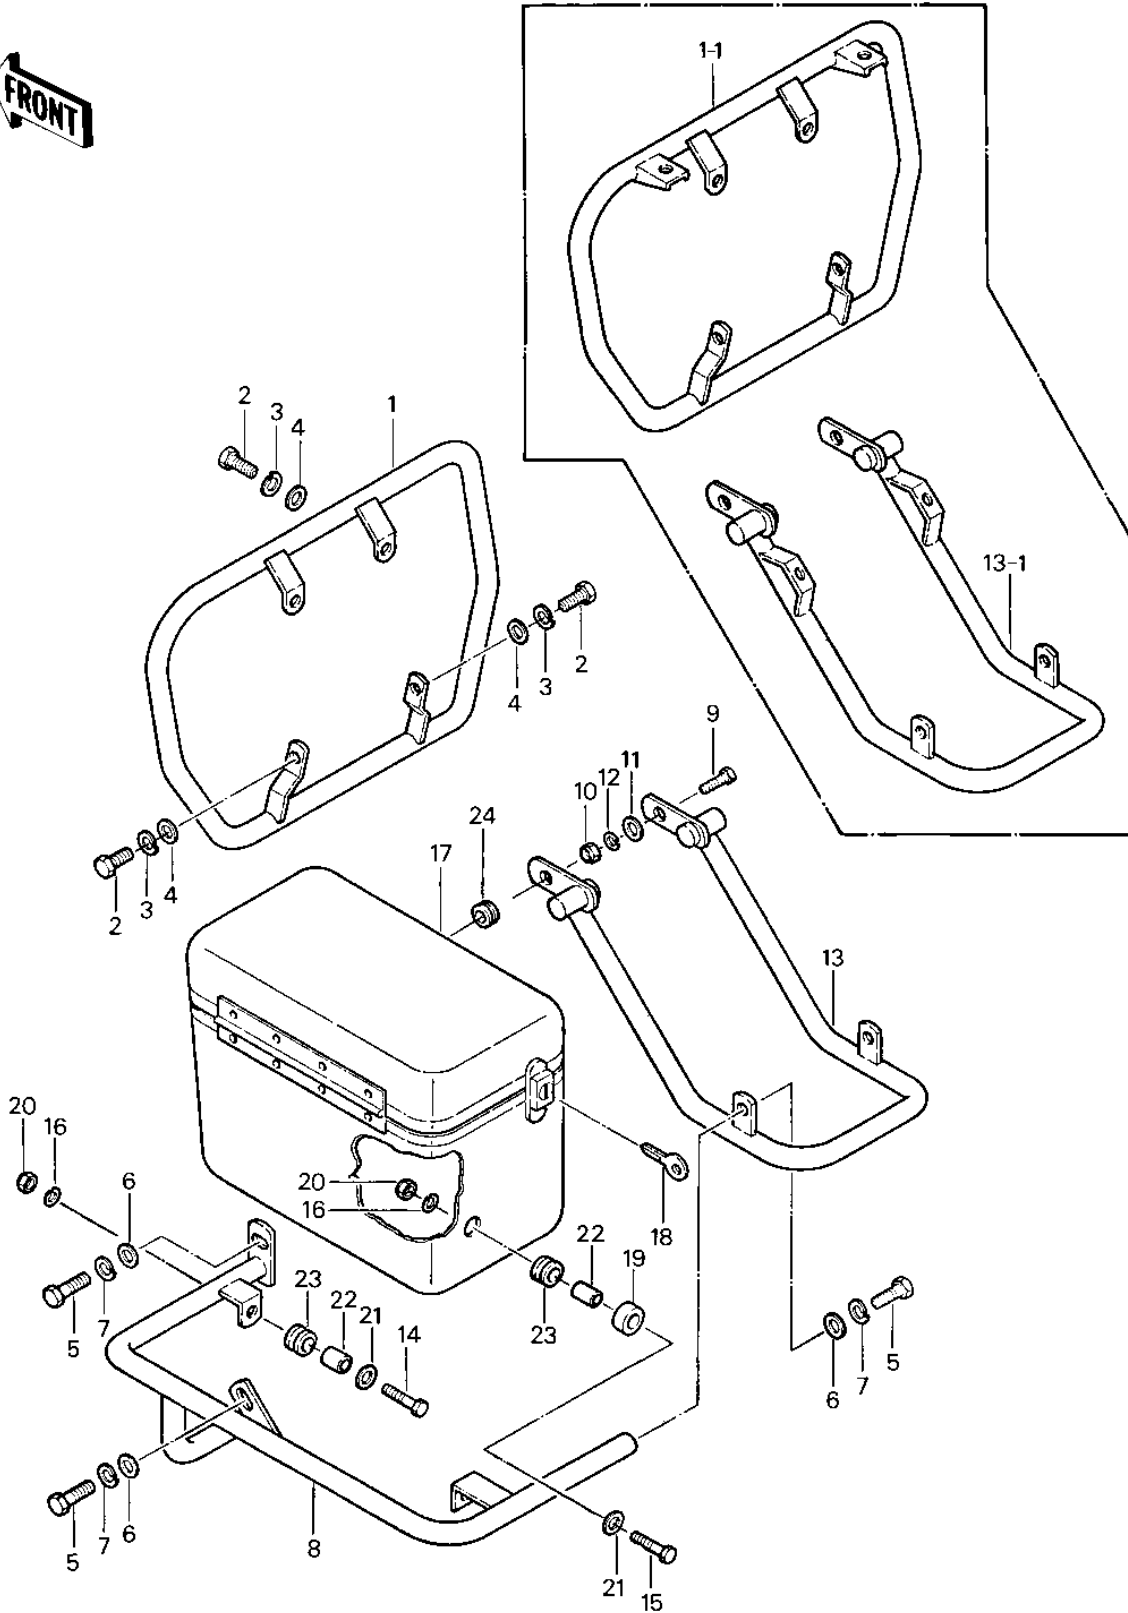

# 1979 Police 1000 PARTS DIAGRAM

GUARDS/SADDLEBAGS ('79-'81 C2/C3/C4)

# 1979 Police 1000 PARTS LIST

GUARDS/SADDLEBAGS ('79-'81 C2/C3/C4)

ITEM NAME	PART NUMBER	QUANTITY
SAFETY GUARD,FRONT (Ref # 1)	55020-1005	1
BOLT,HEX HEAD,10X25 (Ref # 2)	113G1025	4
WASHER SPRING 10MM (Ref # 3)	461F1000	4
WASHER PLAIN 10MM (Ref # 4)	410B1000	4
BOLT,10X28 (Ref # 5)	113G1028	6
WASHER PLAIN 10MM (Ref # 6)	410B1000	6
WASHER SPRING 10MM (Ref # 7)	461F1000	6
GUARD, SADDLEBAG,RH (Ref # 8)	55020-1006	1
GUARD, SADDLEBAG,LH (Ref # 8)	55020-1007	1
BOLT HEX HEAD 10X25 (Ref # 9)	110B1025	2
NUT (10MM) (Ref # 10)	311B1000	2
WASHER PLAIN 10MM (Ref # 11)	410B1000	4
WASHER SPRING 10MM (Ref # 12)	461F1000	2
GUARD, SADDLEBAG,REA (Ref # 13)	55020-1008	1
BOLT-SMALL-UPSET 8X2 (Ref # 14)	115G0825	4
BOLT (Ref # 15)	114G0836	2
WASHER SPRING 8MM (Ref # 16)	461F0800	6
SADDLEBAG,RH (Ref # 17)	56008-1003	1
SADDLEBAG,LH (Ref # 17)	56008-1004	1
KEY SET-POLICE SDDL B (Ref # 18)	27008-4001	AR
SPACER, SADDLEBAG (Ref # 19)	92026-4003	2
NUT FUEL TANK FRONT (Ref # 20)	92020-007	6
WASHER,8.5X20X1.6 (Ref # 21)	92022-1561	6
COLLAR (Ref # 22)	92027-280	6
DAMPER,SADDLEBAG (Ref # 23)	92075-303	6
DAMPER RUBBER (Ref # 24)	92075-105	1