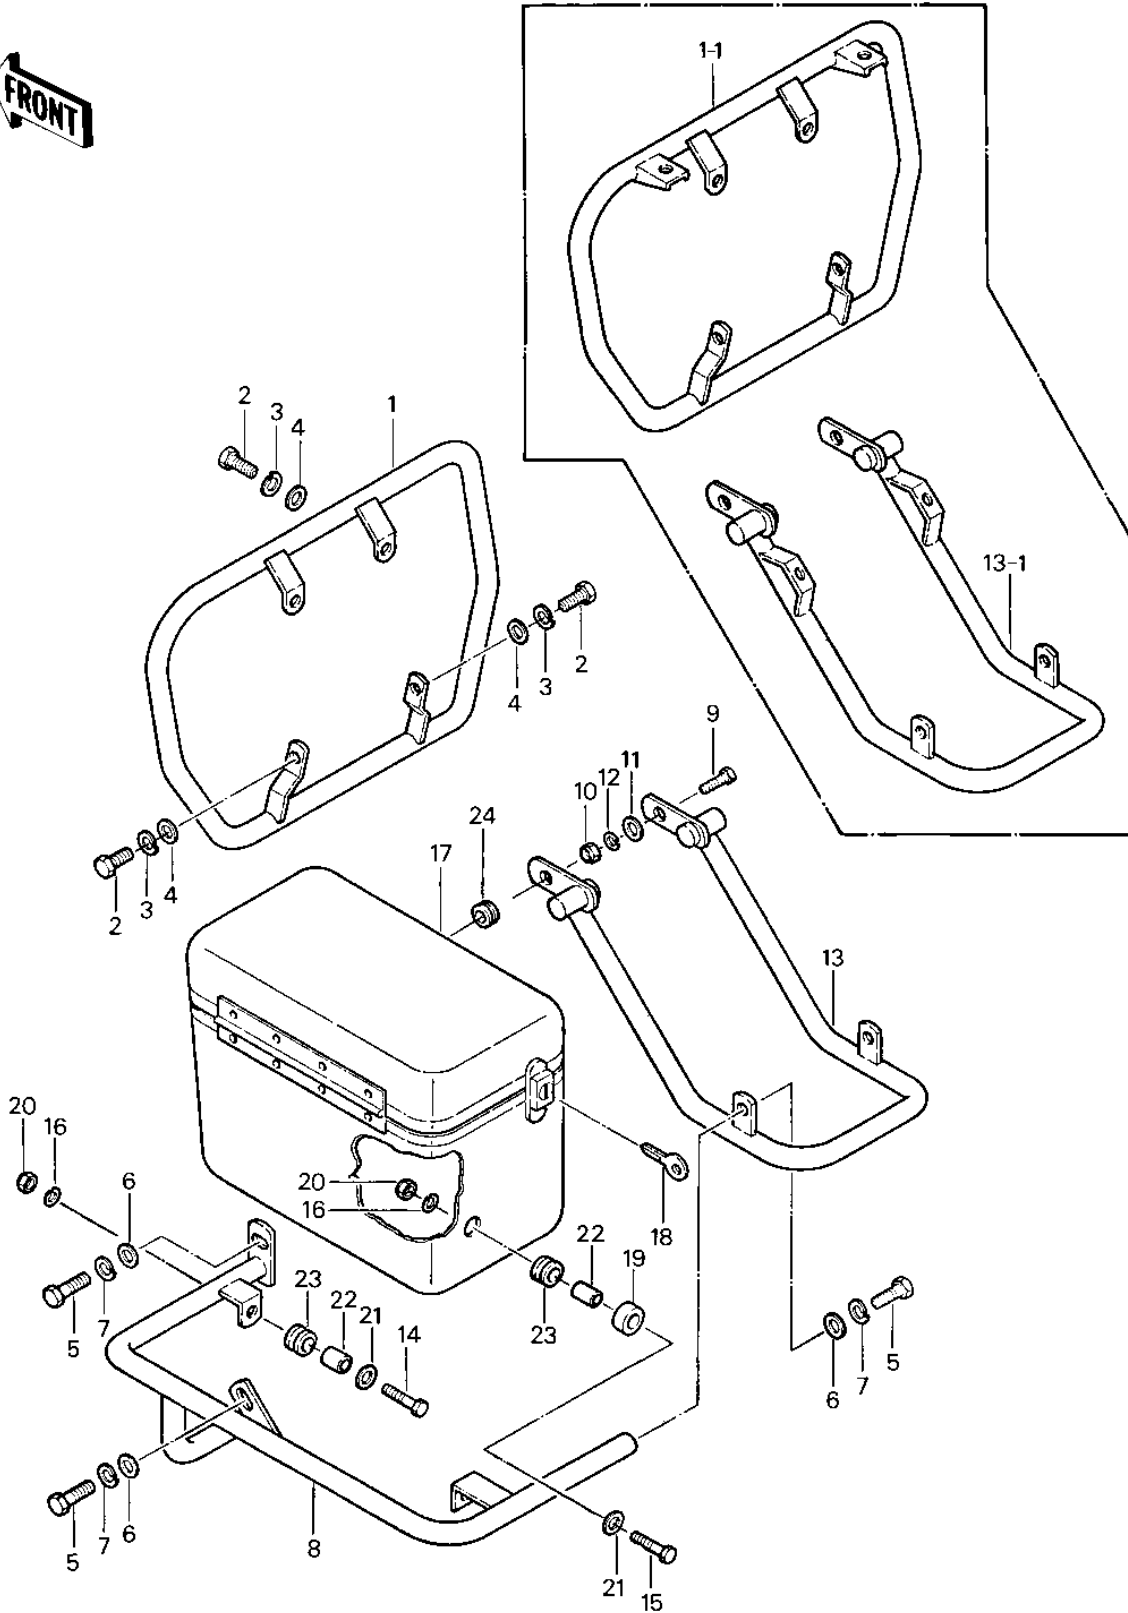

1981 Police 1000 PARTS DIAGRAM

GUARDS/SADDLEBAGS (79-'81 C2/C3/C4)

1981 Police 1000 PARTS LIST

GUARDS/SADDLEBAGS ('79-'81 C2/C3/C4)

ITEM NAME	PART NUMBER	QUANTITY
SAFETY GUARD,FRONT (Ref # 1-1)	55020-4012	1
BOLT,HEX HEAD,10X25 (Ref # 2)	113G1025	4
WASHER SPRING 10MM (Ref # 3)	461F1000	4
WASHER PLAIN 10MM (Ref # 4)	410B1000	4
BOLT,10X28 (Ref # 5)	113G1028	6
WASHER PLAIN 10MM (Ref # 6)	410B1000	6
WASHER SPRING 10MM (Ref # 7)	461F1000	6
GUARD, SADDLEBAG,RH (Ref # 8)	55020-1006	1
GUARD, SADDLEBAG,LH (Ref # 8)	55020-1007	1
BOLT HEX HEAD 10X25 (Ref # 9)	110B1025	2
NUT (10MM) (Ref # 10)	311B1000	2
WASHER PLAIN 10MM (Ref # 11)	410B1000	4
WASHER SPRING 10MM (Ref # 12)	461F1000	2
GUARD,SADDLEBAG,REAR (Ref # 13-1)	55020-4006	1
BOLT-SMALL-UPSET 8X2 (Ref # 14)	115G0825	4
BOLT (Ref # 15)	114G0836	2
WASHER SPRING 8MM (Ref # 16)	461F0800	6
SADDLEBAG,RH (Ref # 17)	56008-1003	1
SADDLEBAG,LH (Ref # 17)	56008-1004	1
KEY SET-POLICE SDDL B (Ref # 18)	27008-4001	AR
SPACER, SADDLEBAG (Ref # 19)	92026-4003	2
NUT FUEL TANK FRONT (Ref # 20)	92020-007	6
WASHER,8.5X20X1.6 (Ref # 21)	92022-1561	6
COLLAR (Ref # 22)	92027-280	6
DAMPER,SADDLEBAG (Ref # 23)	92075-303	6
DAMPER RUBBER (Ref # 24)	92075-105	1