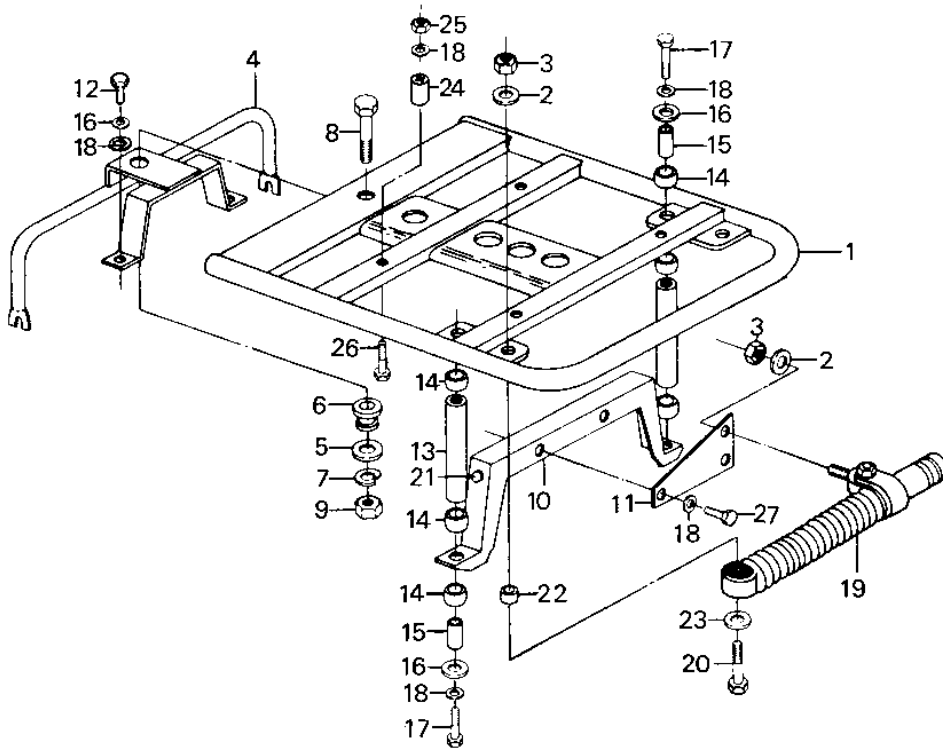

1979 Police 1000 PARTS DIAGRAM

CARRIER (KZ1000-C2)

1027

KZ 1000

1979 Police 1000 PARTS LIST

CARRIER (KZ1000-C2)

ITEM NAME	PART NUMBER	QUANTITY
CARRIER (Ref # 1)	53029-4001	1
WASHER SPRING 8MM (Ref # 2)	461F0800	2
NUT,8MM (Ref # 3)	311B0800	2
BRACKET (Ref # 4)	23062-4001	1
WASHER (Ref # 5)	92022-4002	1
DAMPER (Ref # 6)	92075-4006	1
WASHER SPRING 12MM (Ref # 7)	461F1200	1
BOLT,HEX HEAD,12X55 (Ref # 8)	92001-1262	1
NUT-HEX-FINE (Ref # 9)	314B1200	1
BRACKET (Ref # 10)	11034-4016	1
BRACKET (Ref # 11)	32037-4004	1
BOLT-UPSET,6X16 (Ref # 12)	112G0616	2
ARM (Ref # 13)	21083-4001	2
DAMPER RUBB SIDE STN (Ref # 14)	92075-031	8
COLLAR-SILENCER (Ref # 15)	92027-149	4
WASHER 6.5X20X1.6T (Ref # 16)	92022-125	6
BOLT,HEX HEAD,6X50 (Ref # 17)	110G0650	4
WASHER SPRING 6MM (Ref # 18)	461F0600	12
SHOCK ABSBR RR CARRI (Ref # 19)	45014-4005	1
BOLT-SMALL-UPSET (Ref # 20)	115G0845	1
DAMPER RUBBER (Ref # 21)	92075-155	1
COLLAR FRONT HUB R.H (Ref # 22)	41069-002	1
WASHER PLAIN 8MM (Ref # 23)	410B0800	1
*** N.L.A.*** (Canada) (Ref # 24)	92027-1027	4
NUT,6M/M (Ref # 25)	311G0600	4
BOLT-UPSET,6X35 (Ref # 26)	112G0635	4
BOLT-UPSET,6X20 (Ref # 27)	112G0620	2