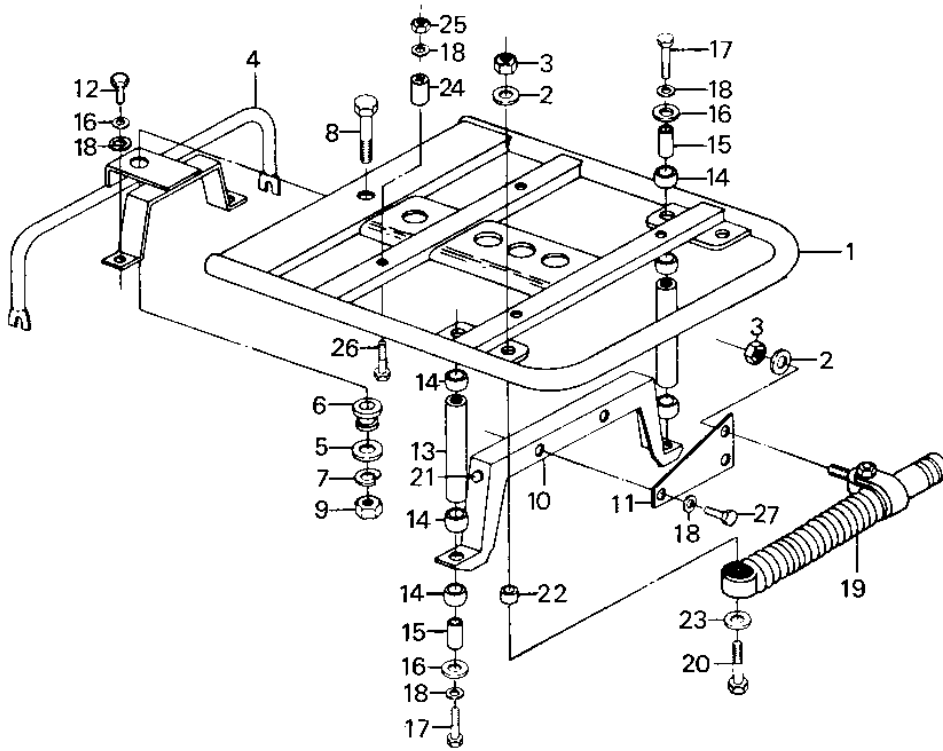

# 1979 Police 1000 PARTS DIAGRAM

CARRIER (KZ1000-C2)

1027

**KZ 1000**

# 1979 Police 1000 PARTS LIST

CARRIER (KZ1000-C2)

ITEM NAME	PART NUMBER	QUANTITY
CARRIER (Ref # 1)	53029-4001	1
WASHER SPRING 8MM (Ref # 2)	461F0800	2
NUT,8MM (Ref # 3)	311B0800	2
BRACKET (Ref # 4)	23062-4001	1
WASHER (Ref # 5)	92022-4002	1
DAMPER (Ref # 6)	92075-4006	1
WASHER SPRING 12MM (Ref # 7)	461F1200	1
BOLT,HEX HEAD,12X55 (Ref # 8)	92001-1262	1
NUT-HEX-FINE (Ref # 9)	314B1200	1
BRACKET (Ref # 10)	11034-4016	1
BRACKET (Ref # 11)	32037-4004	1
BOLT-UPSET,6X16 (Ref # 12)	112G0616	2
ARM (Ref # 13)	21083-4001	2
DAMPER RUBB SIDE STN (Ref # 14)	92075-031	8
COLLAR-SILENCER (Ref # 15)	92027-149	4
WASHER 6.5X20X1.6T (Ref # 16)	92022-125	6
BOLT,HEX HEAD,6X50 (Ref # 17)	110G0650	4
WASHER SPRING 6MM (Ref # 18)	461F0600	12
SHOCK ABSBR RR CARRI (Ref # 19)	45014-4005	1
BOLT-SMALL-UPSET (Ref # 20)	115G0845	1
DAMPER RUBBER (Ref # 21)	92075-155	1
COLLAR FRONT HUB R.H (Ref # 22)	41069-002	1
WASHER PLAIN 8MM (Ref # 23)	410B0800	1
*** N.L.A.*** (Canada) (Ref # 24)	92027-1027	4
NUT,6M/M (Ref # 25)	311G0600	4
BOLT-UPSET,6X35 (Ref # 26)	112G0635	4
BOLT-UPSET,6X20 (Ref # 27)	112G0620	2