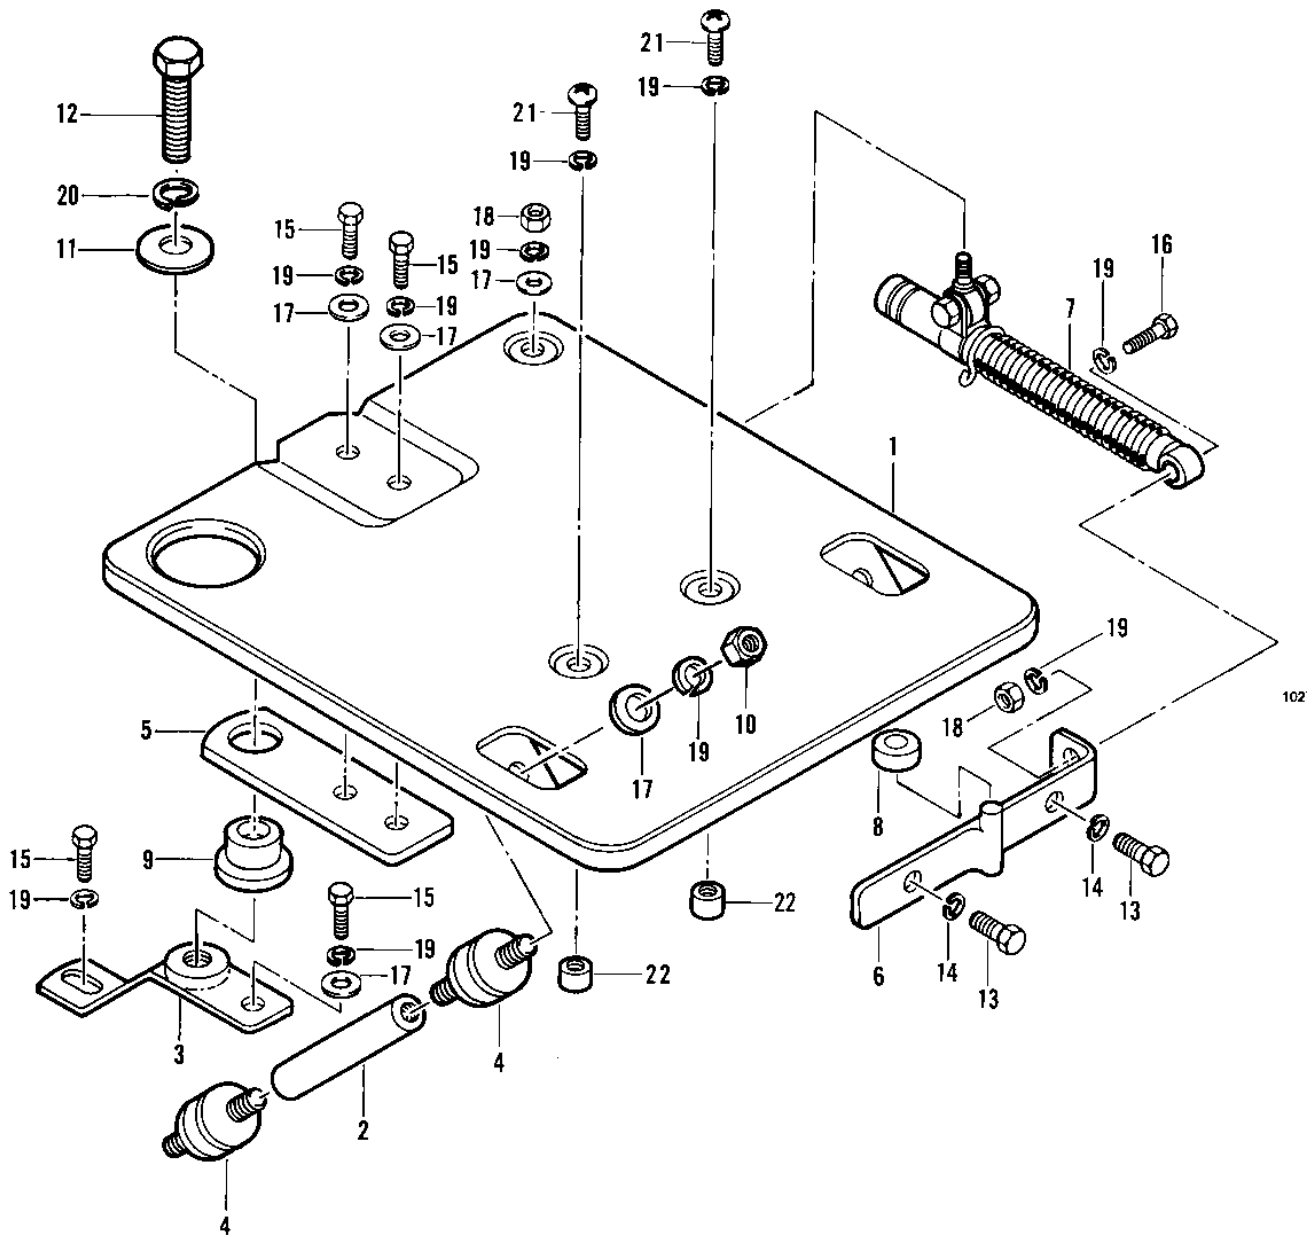

1980 Police 1000 PARTS DIAGRAM

CARRIER (KZ1000-C3/C4)

KZ 1000

1980 Police 1000 PARTS LIST

CARRIER (KZ1000-C3/C4)

ITEM NAME	PART NUMBER	QUANTITY
CARRIER (Ref # 1)	53029-4002	1
ARM (Ref # 2)	21083-4003	2
BRACKET (Ref # 3)	11034-4033	1
DAMPER,RUBBER (Ref # 4)	92075-4013	4
BRACKET (Ref # 5)	11034-4034	1
BRACKET,SHOCK ABSORB (Ref # 6)	32037-4005	1
SHOCK ABSBR RR CARRI (Ref # 7)	45014-4005	1
DAMPER RUBBER (Ref # 8)	92075-203	1
DAMPER (Ref # 9)	92075-4006	1
UNAVAILABLE IN PRICE BOOK (Ref # 10)	342BA1000	2
WASHER (Ref # 11)	92022-4002	1
BOLT,HEX HEAD,12X45 (Ref # 12)	113B1245A	1
BOLT-UPSET,6X16 (Ref # 13)	112G0616	2
WASHER SPRING 6MM (Ref # 14)	461F0600	2
BOLT-SMALL-UPSET,8X1 (Ref # 15)	115G0816	5
BOLT (Ref # 16)	114G0836	1
WASHER PLAIN 8MM (Ref # 17)	411B0800	6
NUT,8M/M (Ref # 18)	317B0800	4
WASHER SPRING 8MM (Ref # 19)	461F0800	13
WASHER SPRING 12MM (Ref # 20)	461F1200	1
SCREW 8X14 (Ref # 21)	220B0814	2
BOSS (Ref # 22)	13061-4005	2