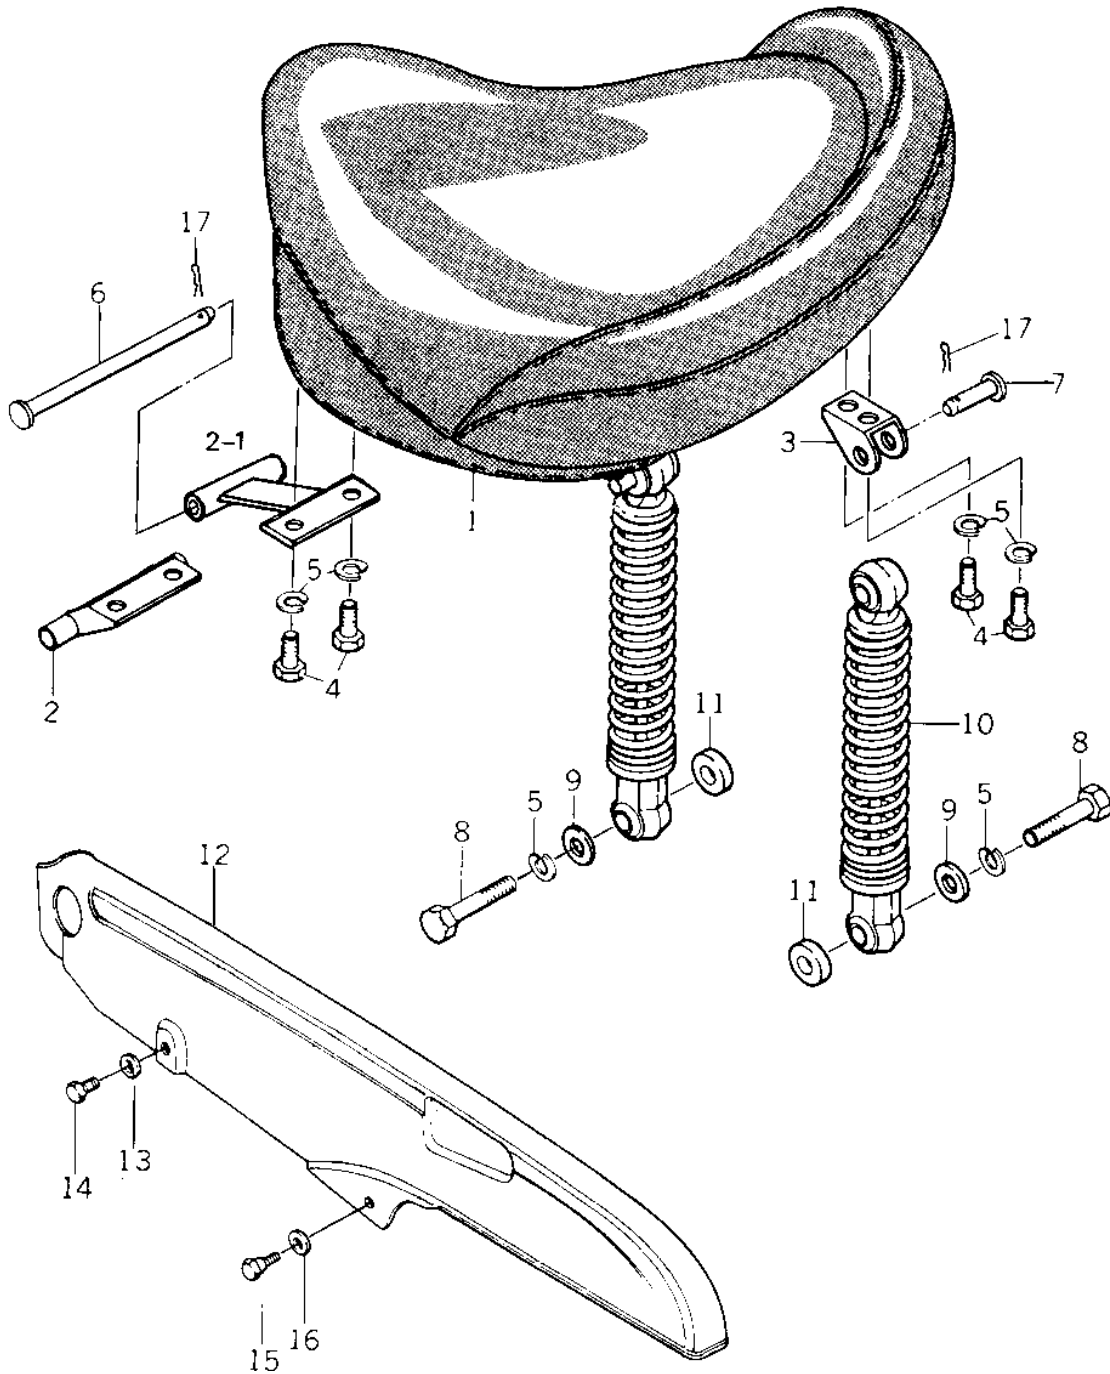

# 1979 Police 1000 PARTS DIAGRAM

SEAT/CHAIN COVER ('79-'81 C2/C3/C4)

# 1979 Police 1000 PARTS LIST

SEAT/CHAIN COVER ('79-'81 C2/C3/C4)

ITEM NAME	PART NUMBER	QUANTITY
SEAT ASSY (Ref # 1)	53002-4002	1
BRACKET,SEAT,FRONT (Ref # 2)	32046-1006	1
BRACKET,SEAT,REAR (Ref # 3)	32046-1004	2
BOLT-SMALL-UPSET,8X1 (Ref # 4)	115B0814	6
WASHER SPRING 8MM (Ref # 5)	461F0800	8
PIN (Ref # 6)	92043-4001	1
PIN,FOOTREST BAR FIT (Ref # 7)	92043-115	2
BOLT,HEX HEAD,8X45 (Ref # 8)	92001-1219	2
WASHER PLAIN 8MM (Ref # 9)	411B0800	2
SHOCK ABSBR RR (Ref # 10)	45014-1007	2
WASHER 8.5X23.5X4.5 (Ref # 11)	92022-218	2
CASE-CHAIN (Ref # 12)	36014-061	1
WASHER 6.5X20X1.6T (Ref # 13)	92022-125	1
BOLT HEX HEAD 6X18 (Ref # 14)	110N0618	1
BOLT,HEAX HEAD,6X14 (Ref # 15)	92001-115	1
WASHER,8.5X20X1.6 (Ref # 16)	92022-1561	1
PIN,SNAP (Ref # 17)	554A0800	3