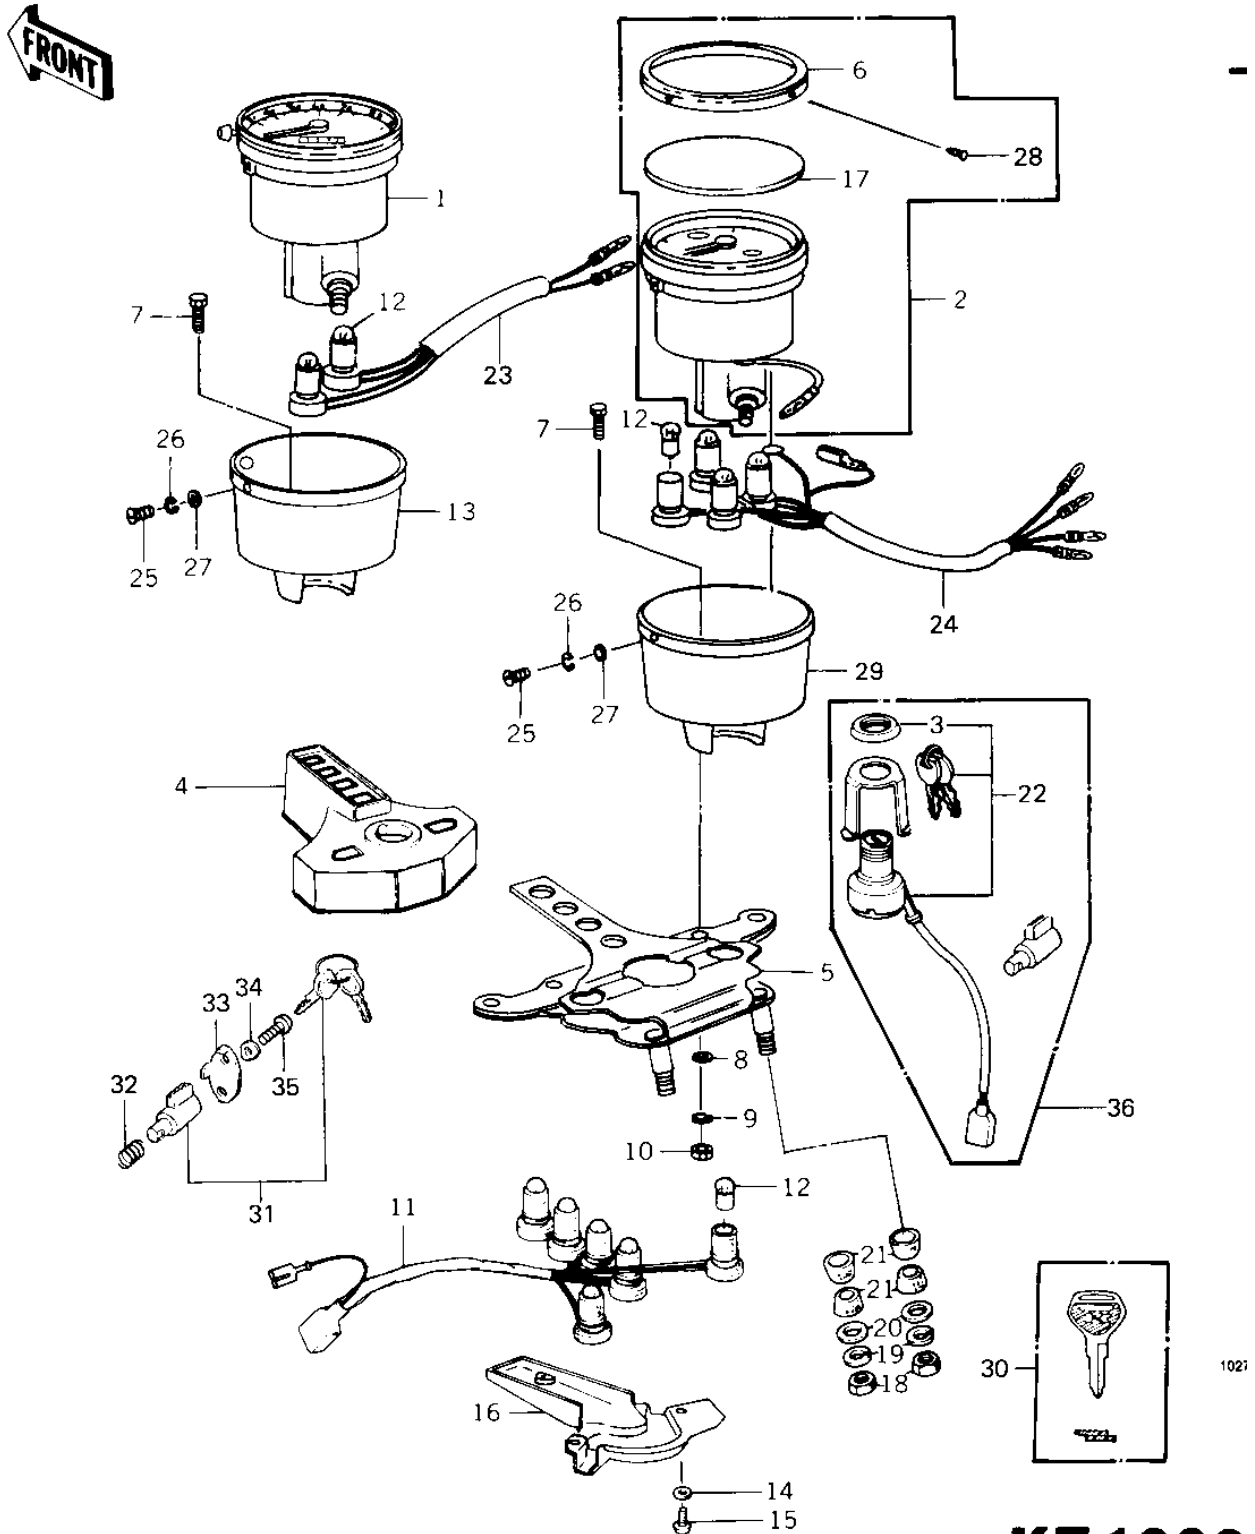

1979 Police 1000 PARTS DIAGRAM

METERS/IGNITION SWITCH ('79-'81 C2/C3)

KZ 1000

1979 Police 1000 PARTS LIST

METERS/IGNITION SWITCH ('79-'81 C2/C3)

ITEM NAME	PART NUMBER	QUANTITY
SPEEDOMETER ASSY,MPH (Ref # 1)	25005-4001	1
TACHOMETER ASSY,PURS (Ref # 2)	25015-4001	1
NUT,IGNITION SW LOCK (Ref # 3)	27007-004	1
COVER,METER,INDICATE (Ref # 4)	25023-015	1
BRACKET,METER (Ref # 5)	25008-1002	1
RETAINER,SPEEDOMETER (Ref # 6)	14020-4001	2
BOLT-UPSET,6X16 (Ref # 7)	112G0616	4
WASHER PLAIN 6MM (Ref # 8)	411B0600	4
WASHER SPRING 6MM (Ref # 9)	461F0600	4
NUT 6MM (Ref # 10)	311B0600	4
SOCKET,INDICATOR LAM (Ref # 11)	23008-1010	1
BULB 12V 3W (Ref # 12)	92069-018	13
COVER, SPEEDOMETER (Ref # 13)	14025-4003	1
WASHER SPRING 3MM (Ref # 14)	461F0300	5
SCREW PAN HEAD 3X8 (Ref # 15)	220B0308	3
COVER,METER BRACKET (Ref # 16)	25024-006	1
LENS,SPEEDOMETER (Ref # 17)	23026-4001	2
NUT,8MM (Ref # 18)	311B0800	2
WASHER SPRING 8MM (Ref # 19)	461F0800	2
WASHER PLAIN 8MM (Ref # 20)	411B0800	2
DAMPER RUBBER (Ref # 21)	92075-080	4
SWITCH ASSY,IGNITION (Ref # 22)	27005-5008	1
SOCKET,SPEEDOMETER (Ref # 23)	23008-4003	1
SOCKET,TACHOMETER (Ref # 24)	23008-4002	1
SCREW PAN HEAD 4X8 (Ref # 25)	220B0408	8
WASHER SPRING 4MM (Ref # 26)	461F0400	8
WASHER PLAIN 4MM (Ref # 27)	410B0400	8
SCREW,PAN HEAD,2.3X3 (Ref # 28)	92009-4001	8
COVER,SPEEDOMETER (Ref # 29)	14025-1011	1

1979 Police 1000 PARTS LIST

METERS/IGNITION SWITCH ('79-'81 C2/C3)

ITEM NAME	PART NUMBER	QUANTITY
KEY-LOCK,BLANK (Ref # 30)	27008-1103	AR
LOCK,ASSY,STEERING (Ref # 31)	27016-5016	1
SPRING-STEERING LOCK (Ref # 32)	27032-001	1
CAP,STEERING LOCK (Ref # 33)	11012-1134	1
WASHER (Ref # 34)	92097-003	1
SCREW-TAPPING (Ref # 35)	92008-007	1
LOCK ASSY,KZ1000-C2 (Ref # 36)	27004-5043	AR