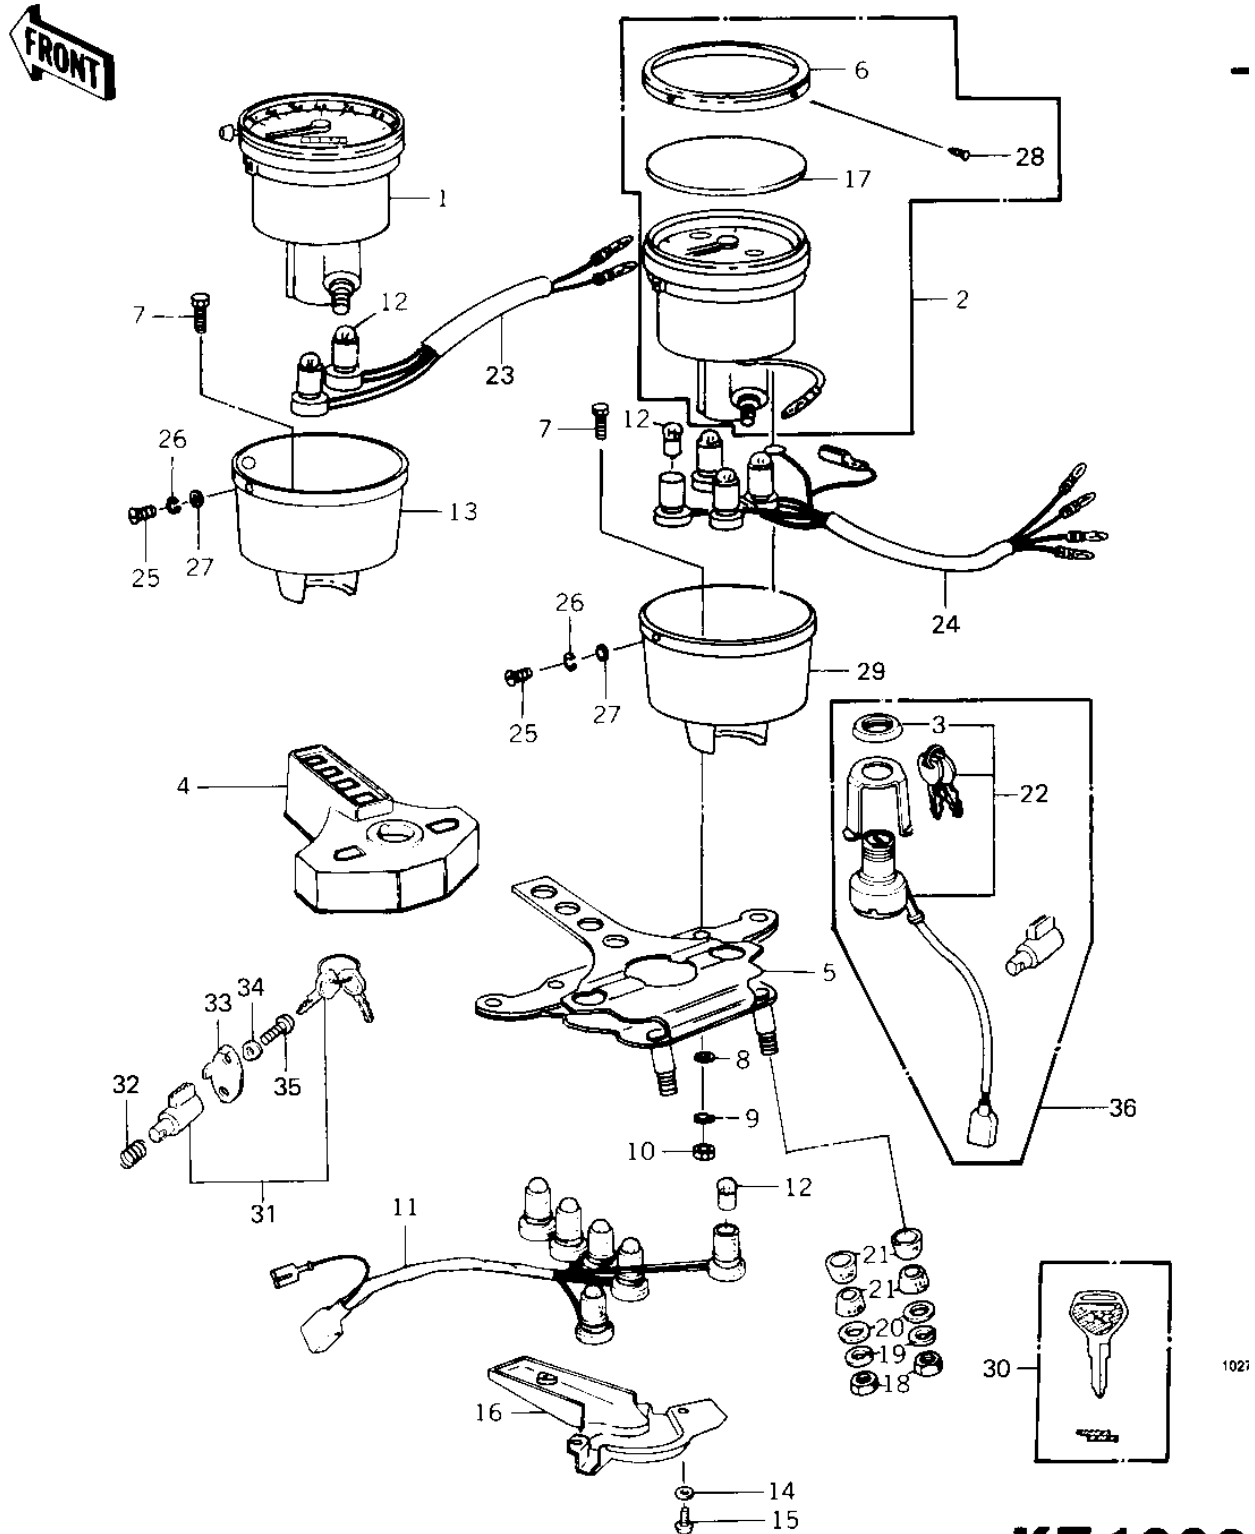

1981 Police 1000 PARTS DIAGRAM

METERS/IGNITION SWITCH ('79-'81 C2/C3)

KZ 1000