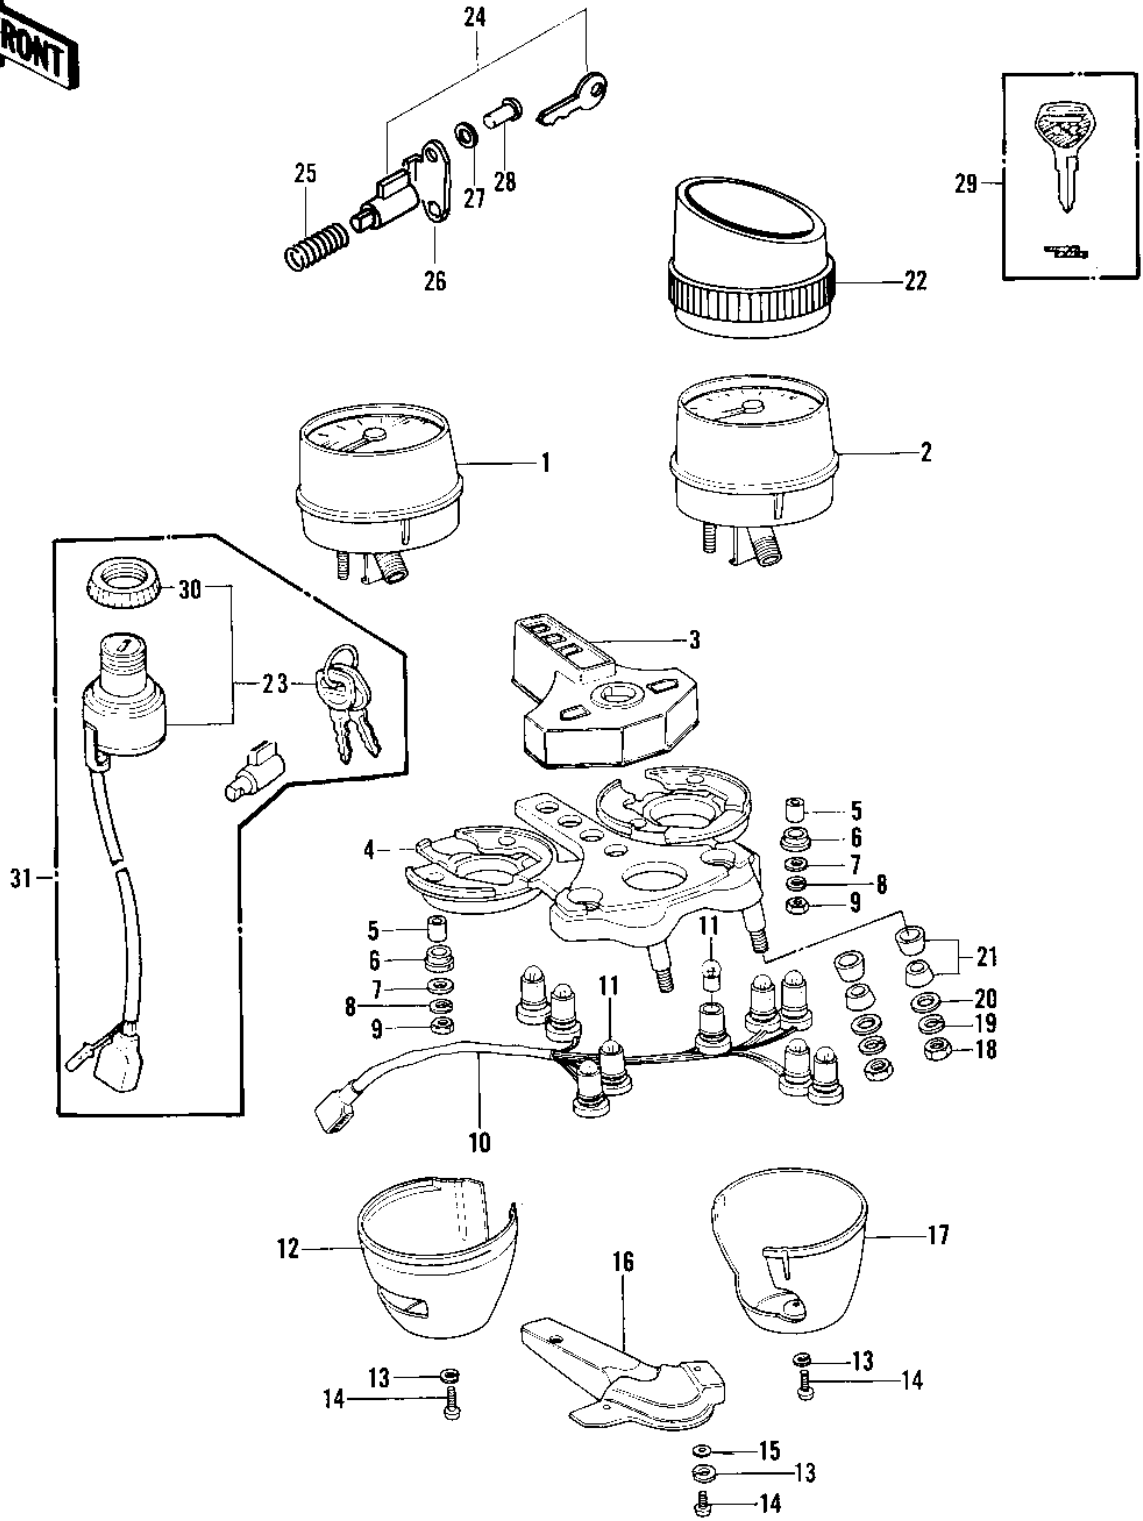

1981 Police 1000 PARTS DIAGRAM

METERS/IGNITION SWITCH ('79-'81C4)

1027

KZ 100

1981 Police 1000 PARTS LIST

METERS/IGNITION SWITCH ('79-'81C4)

ITEM NAME	PART NUMBER	QUANTITY
SPEEDOMETER (Ref # 1)	25005-4003	1
TACHOMETER ASSY,PURS (Ref # 2)	25015-4002	1
COVER-METER CASE (Ref # 3)	25023-4001	1
BRACKET,METER (Ref # 4)	25008-1005	1
COLLAR,METER (Ref # 5)	92027-211	4
RUBBER,METER (Ref # 6)	92075-172	4
WASHER,PLAIN,5MM (Ref # 7)	92022-241	4
WASHER SPRING 5MM (Ref # 8)	461F0500	4
NUT 5MM (Ref # 9)	312B0500	4
SOCKET-ASSY (Ref # 10)	23008-4005	1
BULB 12V 3W (Ref # 11)	92069-018	11
COVER,SPEEDOMETER (Ref # 12)	14025-4011	1
WASHER SPRING 3MM (Ref # 13)	461F0300	5
SCREW PAN HEAD 3X8 (Ref # 14)	220B0308	5
WASHER PLAIN 3MM (Ref # 15)	410B0300	3
COVER,METER BRACKET (Ref # 16)	25024-006	1
COVER,TACHOMETER (Ref # 17)	14025-4012	1
NUT,8MM (Ref # 18)	311B0800	2
WASHER SPRING 8MM (Ref # 19)	461F0800	2
WASHER PLAIN 8MM (Ref # 20)	411B0800	2
DAMPER RUBBER (Ref # 21)	92075-080	4
COVER,METER CASE (Ref # 22)	25023-4002	2
SWITCH ASSY,IGNITION (Ref # 23)	27005-5008	1
LOCK,ASSY,STEERING (Ref # 24)	27016-5016	1
SPRING-STEERING LOCK (Ref # 25)	27032-001	1
CAP,STEERING LOCK (Ref # 26)	11012-1134	1
WASHER (Ref # 27)	92097-003	1
SCREW-TAPPING (Ref # 28)	92008-007	1
KEY-LOCK,BLANK (Ref # 29)	27008-1103	AR

1981 Police 1000 PARTS LIST

METERS/IGNITION SWITCH ('79-'81C4)

ITEM NAME	PART NUMBER	QUANTITY
NUT,IGNITION SW LOCK (Ref # 30)	27007-004	1
LOCK ASSY,KZ1000-C2 (Ref # 31)	27004-5043	AR