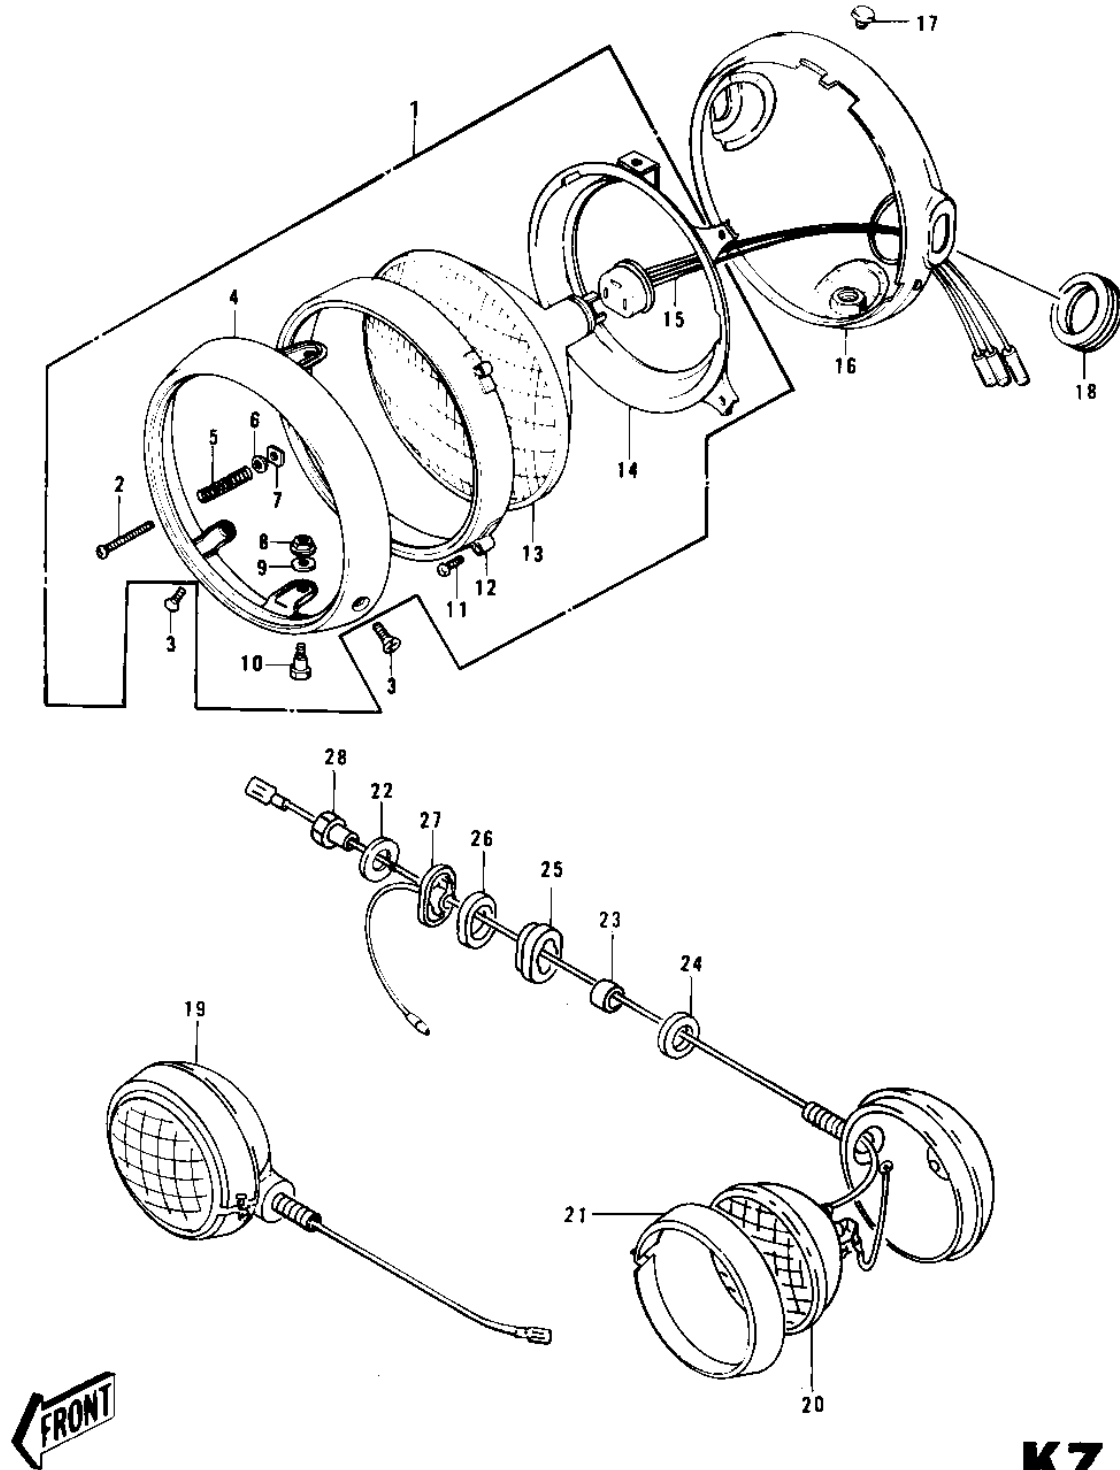

# 1979 Police 1000 PARTS DIAGRAM

HEADLIGHT/PURSUIT LIGHTS (KZ1000-C2/C3)

**KZ 1000**

# 1979 Police 1000 PARTS LIST

## HEADLIGHT/PURSUIT LIGHTS (KZ1000-C2/C3)

ITEM NAME	PART NUMBER	QUANTITY
LAMP UNIT,HEAD (Ref # 1)	23004-1009	1
SCREW FORCUS ADJUST (Ref # 2)	23019-021	1
SCREW,PAN HEAD,5X14 (Ref # 3)	23019-024	2
RIM,HEAD LAMP (Ref # 4)	23006-038	2
SPRING FOCUS ADJUST (Ref # 5)	23014-005	1
WASHER (Ref # 6)	23021-004	1
NUT,4MM (Ref # 7)	23020-018	1
NUT,HEAD LAMP RIM FIT (Ref # 8)	23020-020	2
WASHER-PLAIN,5MM (Ref # 9)	23021-012	2
SCREW-PAN HEAD,5X12 (Ref # 10)	23019-023	2
SCREW PAN HEAD 3X12 (Ref # 11)	220B0312A	2
RING,HEAD LAMP MOUNT (Ref # 12)	23072-001	1
SEALED BEAM UNIT (Ref # 13)	23007-1006	1
RING,HEAD LAMP MOUNT (Ref # 14)	23074-001	1
SOCKET ASSY,HEAD LAM (Ref # 15)	23008-037	1
BODY,HEAD LAMP,BLACK (Ref # 16)	23005-1004-21	1
PLUG REAR FENDER RUB (Ref # 17)	92074-006	1
GROMMET (Ref # 18)	92071-1008	1
LAMP ASSY, PURSUIT (Ref # 19)	23016-4001	2
SEAL BEAM,PRSUT,RED (Ref # 20)	23007-1001	2
SEAL BEAM,PRSUT,BLUE (Ref # 20)	23007-1002	(2)
SEAL BEAM,PRSUT,AMBE (Ref # 20)	23007-1003	(2)
RIM,PURSUIT LAMP (Ref # 21)	23006-4001	2
WASHER PLAIN 14MM (Ref # 22)	410B1400	2
COLLAR,PURSUIT LAMP (Ref # 23)	92027-1026	2
DAMPER,PURSUIT (Ref # 24)	92075-1016	2
DAMPER RUBBER (Ref # 25)	23066-015	2
DAMPER RUBBER (Ref # 26)	23066-016	2
COLLAR,PURSUIT LAMP (Ref # 27)	92027-4001	2

# 1979 Police 1000 PARTS LIST

HEADLIGHT/PURSUIT LIGHTS (KZ1000-C2/C3)

ITEM NAME	PART NUMBER	QUANTITY
NUT,PURSUIT LAMP (Ref # 28)	92015-4001	2