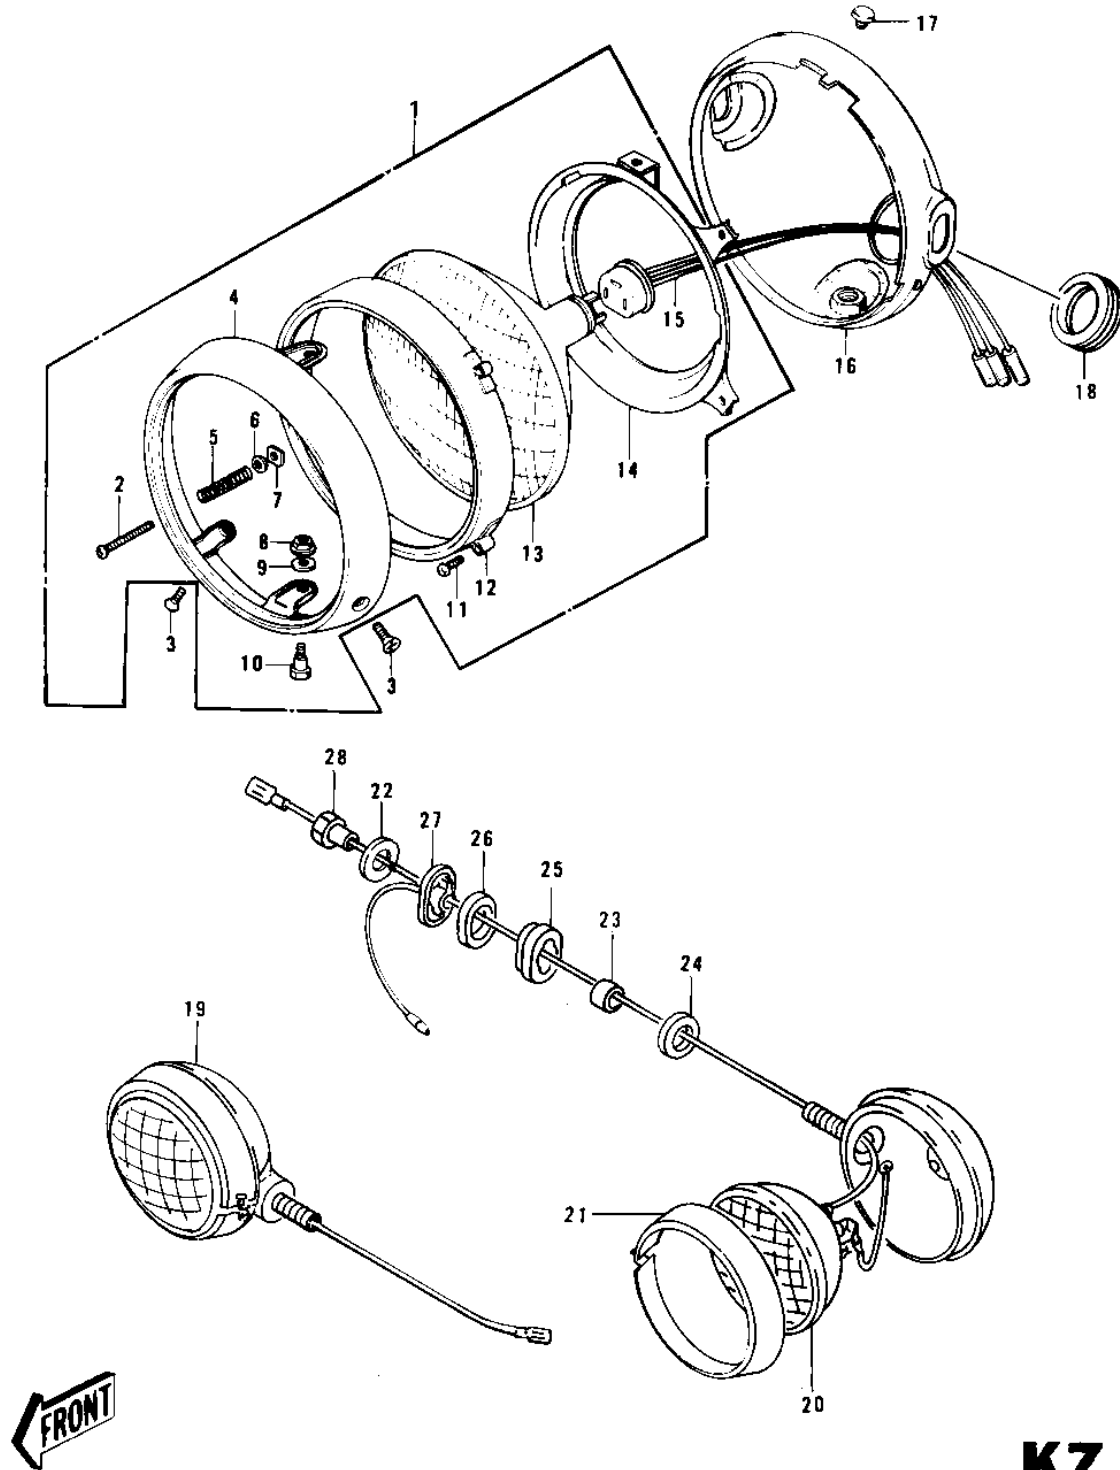

1980 Police 1000 PARTS DIAGRAM

HEADLIGHT/PURSUIT LIGHTS (KZ1000-C2/C3)

1021

KZ 1000

1980 Police 1000 PARTS LIST

HEADLIGHT/PURSUIT LIGHTS (KZ1000-C2/C3)

ITEM NAME	PART NUMBER	QUANTITY
LAMP UNIT,HEAD (Ref # 1)	23004-1009	1
SCREW FORCUS ADJUST (Ref # 2)	23019-021	1
SCREW,PAN HEAD,5X14 (Ref # 3)	23019-024	2
RIM,HEAD LAMP (Ref # 4)	23006-038	2
SPRING FOCUS ADJUST (Ref # 5)	23014-005	1
WASHER (Ref # 6)	23021-004	1
NUT,4MM (Ref # 7)	23020-018	1
NUT,HEAD LAMP RIM FIT (Ref # 8)	23020-020	2
WASHER-PLAIN,5MM (Ref # 9)	23021-012	2
SCREW-PAN HEAD,5X12 (Ref # 10)	23019-023	2
SCREW PAN HEAD 3X12 (Ref # 11)	220B0312A	2
RING,HEAD LAMP MOUNT (Ref # 12)	23072-001	1
SEALED BEAM UNIT (Ref # 13)	23007-1006	1
RING,HEAD LAMP MOUNT (Ref # 14)	23074-001	1
SOCKET ASSY,HEAD LAM (Ref # 15)	23008-037	1
BODY,HEAD LAMP,BLACK (Ref # 16)	23005-1004-21	1
PLUG REAR FENDER RUB (Ref # 17)	92074-006	1
GROMMET (Ref # 18)	92071-1008	1
PURSUIT LITE ASSY,RED (Ref # 19)	23016-1003	2
SEAL BEAM,PRSUT,RED (Ref # 20)	23007-1001	2
SEAL BEAM,PRSUT,BLUE (Ref # 20)	23007-1002	(2)
SEAL BEAM,PRSUT,AMBE (Ref # 20)	23007-1003	(2)
RIM,PURSUIT LAMP (Ref # 21)	23006-4001	2
WASHER PLAIN 14MM (Ref # 22)	410B1400	2
COLLAR,PURSUIT LAMP (Ref # 23)	92027-1026	2
DAMPER,PURSUIT (Ref # 24)	92075-1016	2
DAMPER RUBBER (Ref # 25)	23066-015	2
DAMPER RUBBER (Ref # 26)	23066-016	2
COLLAR,PURSUIT LAMP (Ref # 27)	92027-4001	2

1980 Police 1000 PARTS LIST

HEADLIGHT/PURSUIT LIGHTS (KZ1000-C2/C3)

ITEM NAME	PART NUMBER	QUANTITY
NUT,PURSUIT LAMP (Ref # 28)	92015-4001	2