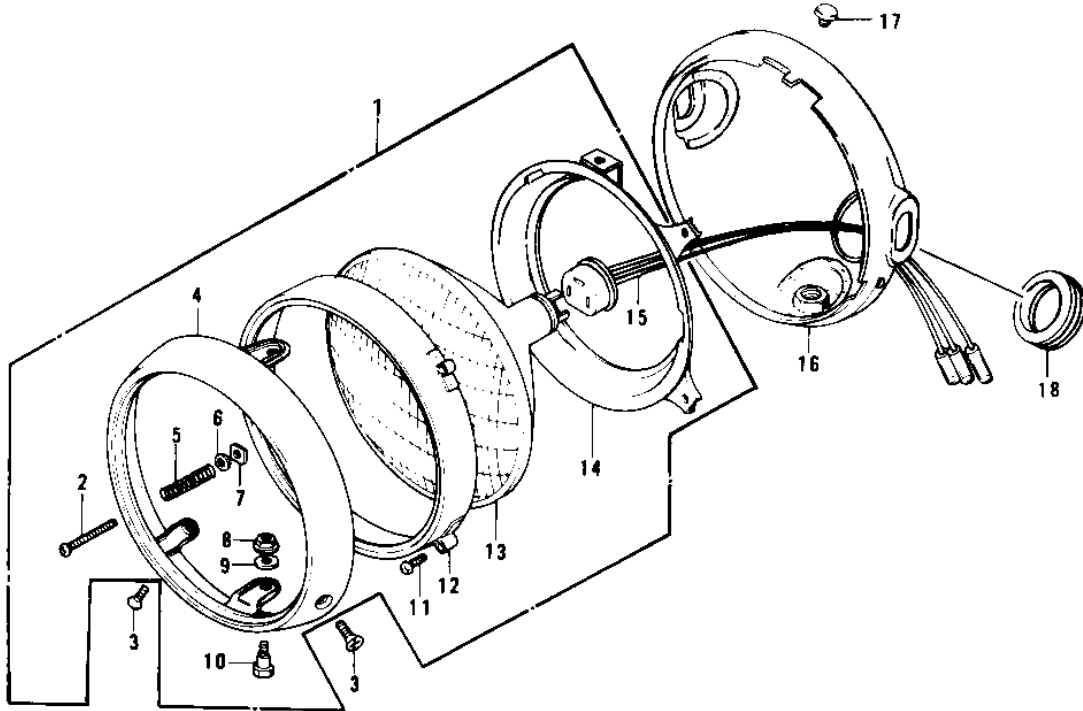

# 1981 Police 1000 PARTS DIAGRAM

HEADLIGHT/PURSUIT LIGHTS (KZ1000-C2/C3)

1021

## HEADLIGHT/PURSUIT LIGHTS (KZ1000-C2/C3)

ITEM NAME	PART NUMBER	QUANTITY
LAMP UNIT,HEAD (Ref # 1)	23004-1009	1
SCREW FORCUS ADJUST (Ref # 2)	23019-021	1
SCREW,PAN HEAD,5X14 (Ref # 3)	23019-024	2
RIM,HEAD LAMP (Ref # 4)	23006-038	2
SPRING FOCUS ADJUST (Ref # 5)	23014-005	1
WASHER (Ref # 6)	23021-004	1
NUT,4MM (Ref # 7)	23020-018	1
NUT,HEAD LAMP RIM FIT (Ref # 8)	23020-020	2
WASHER-PLAIN,5MM (Ref # 9)	23021-012	2
SCREW-PAN HEAD,5X12 (Ref # 10)	23019-023	2
SCREW PAN HEAD 3X12 (Ref # 11)	220B0312A	2
RING,HEAD LAMP MOUNT (Ref # 12)	23072-001	1
SEALED BEAM UNIT (Ref # 13)	23007-1006	1
RING,HEAD LAMP MOUNT (Ref # 14)	23074-001	1
SOCKET ASSY,HEAD LAM (Ref # 15)	23008-037	1
BODY,HEAD LAMP,BLACK (Ref # 16)	23005-1004-21	1
PLUG REAR FENDER RUB (Ref # 17)	92074-006	1
GROMMET (Ref # 18)	92071-1008	1
LAMP ASSY, PURSUIT (Ref # 19)	23016-4001	2
SEAL BEAM,PRSUT,RED (Ref # 20)	23007-1001	2
SEAL BEAM,PRSUT,BLUE (Ref # 20)	23007-1002	(2)
SEAL BEAM,PRSUT,AMBE (Ref # 20)	23007-1003	(2)
RIM,PURSUIT LAMP (Ref # 21)	23006-4001	2
WASHER PLAIN 14MM (Ref # 22)	410B1400	2
COLLAR,PURSUIT LAMP (Ref # 23)	92027-1026	2
DAMPER,PURSUIT (Ref # 24)	92075-1016	2
DAMPER RUBBER (Ref # 25)	23066-015	2
DAMPER RUBBER (Ref # 26)	23066-016	2
COLLAR,PURSUIT LAMP (Ref # 27)	92027-4001	2