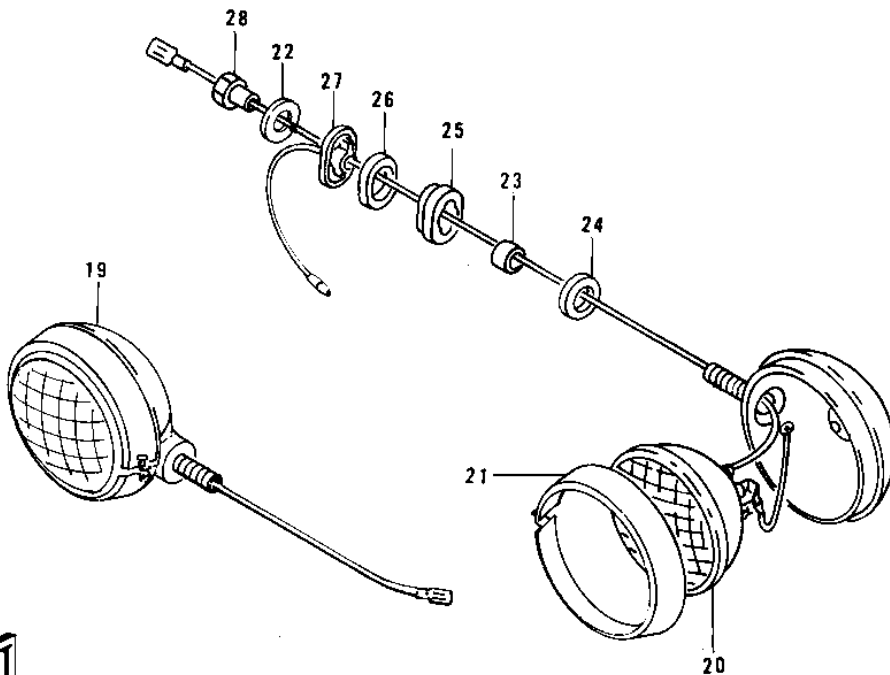

# 1981 Police 1000 PARTS DIAGRAM

HEADLIGHT/PURSUIT LIGHTS (KZ1000-C2/C3)

1021

# 1981 Police 1000 PARTS LIST

## HEADLIGHT/PURSUIT LIGHTS (KZ1000-C2/C3)

ITEM NAME	PART NUMBER	QUANTITY
LAMP UNIT,HEAD (Ref # 1)	23004-1009	1
SCREW FORCUS ADJUST (Ref # 2)	23019-021	1
SCREW,PAN HEAD,5X14 (Ref # 3)	23019-024	2
RIM,HEAD LAMP (Ref # 4)	23006-038	2
SPRING FOCUS ADJUST (Ref # 5)	23014-005	1
WASHER (Ref # 6)	23021-004	1
NUT,4MM (Ref # 7)	23020-018	1
NUT,HEAD LAMP RIM FIT (Ref # 8)	23020-020	2
WASHER-PLAIN,5MM (Ref # 9)	23021-012	2
SCREW-PAN HEAD,5X12 (Ref # 10)	23019-023	2
SCREW PAN HEAD 3X12 (Ref # 11)	220B0312A	2
RING,HEAD LAMP MOUNT (Ref # 12)	23072-001	1
SEALED BEAM UNIT (Ref # 13)	23007-1006	1
RING,HEAD LAMP MOUNT (Ref # 14)	23074-001	1
SOCKET ASSY,HEAD LAM (Ref # 15)	23008-037	1
BODY,HEAD LAMP,BLACK (Ref # 16)	23005-1004-21	1
PLUG REAR FENDER RUB (Ref # 17)	92074-006	1
GROMMET (Ref # 18)	92071-1008	1
LAMP ASSY, PURSUIT (Ref # 19)	23016-4001	2
SEAL BEAM,PRSUT,RED (Ref # 20)	23007-1001	2
SEAL BEAM,PRSUT,BLUE (Ref # 20)	23007-1002	(2)
SEAL BEAM,PRSUT,AMBE (Ref # 20)	23007-1003	(2)
RIM,PURSUIT LAMP (Ref # 21)	23006-4001	2
WASHER PLAIN 14MM (Ref # 22)	410B1400	2
COLLAR,PURSUIT LAMP (Ref # 23)	92027-1026	2
DAMPER,PURSUIT (Ref # 24)	92075-1016	2
DAMPER RUBBER (Ref # 25)	23066-015	2
DAMPER RUBBER (Ref # 26)	23066-016	2
COLLAR,PURSUIT LAMP (Ref # 27)	92027-4001	2

# 1981 Police 1000 PARTS LIST

HEADLIGHT/PURSUIT LIGHTS (KZ1000-C2/C3)

ITEM NAME	PART NUMBER	QUANTITY
NUT,PURSUIT LAMP (Ref # 28)	92015-4001	2